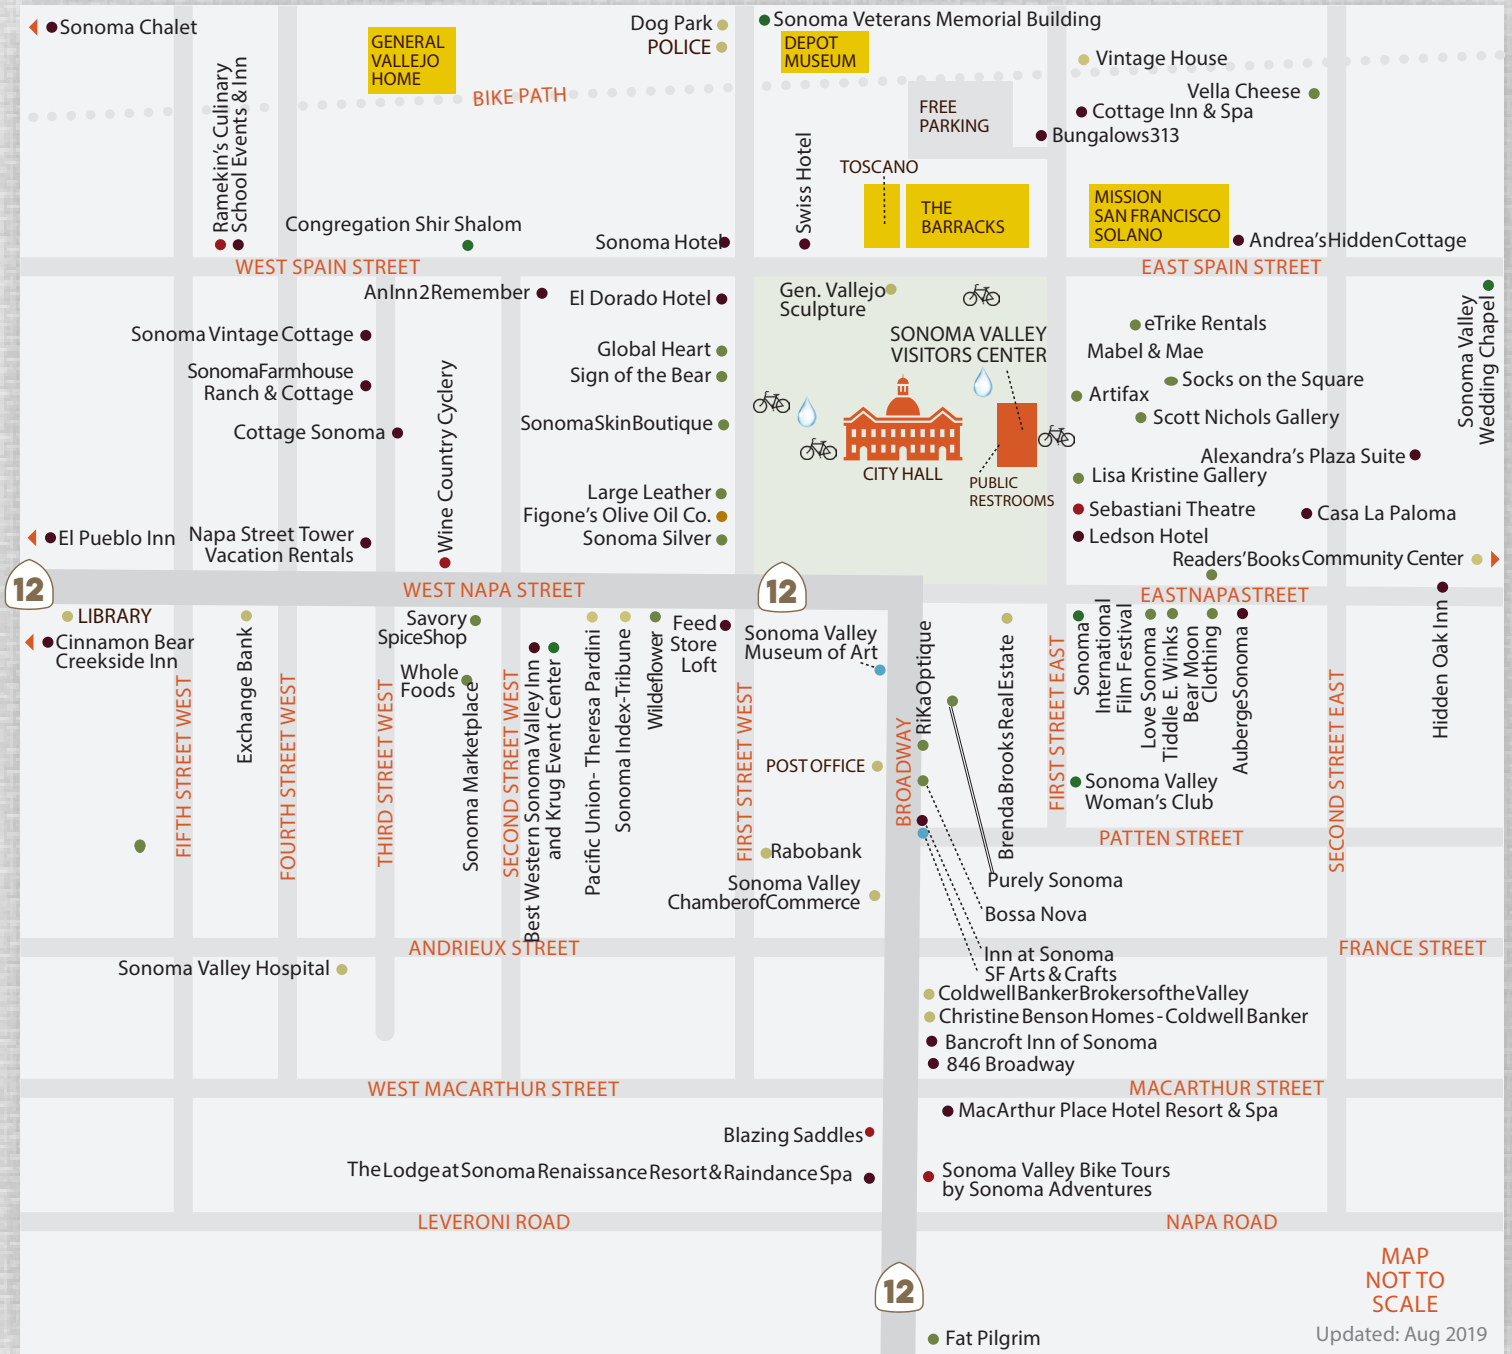

SONOMA PLAZA

WINERIES & RESTAURANTS

* Dogs are welcome around the perimeter of the Plaza park only. There is a dog park four blocks north on First St. West.

- FOOD + DINING
- WINE + WINERIES

EXPERIENCE
Sonoma Valley
CALIFORNIA

1-866-996-1090

SONOMAVALLEY.COM

SONOMA PLAZA

* Dogs are welcome around the perimeter of the Plaza park only. There is a dog park four blocks north on First St. West.

EXPERIENCE
Sonoma Valley
CALIFORNIA

1-866-996-1090