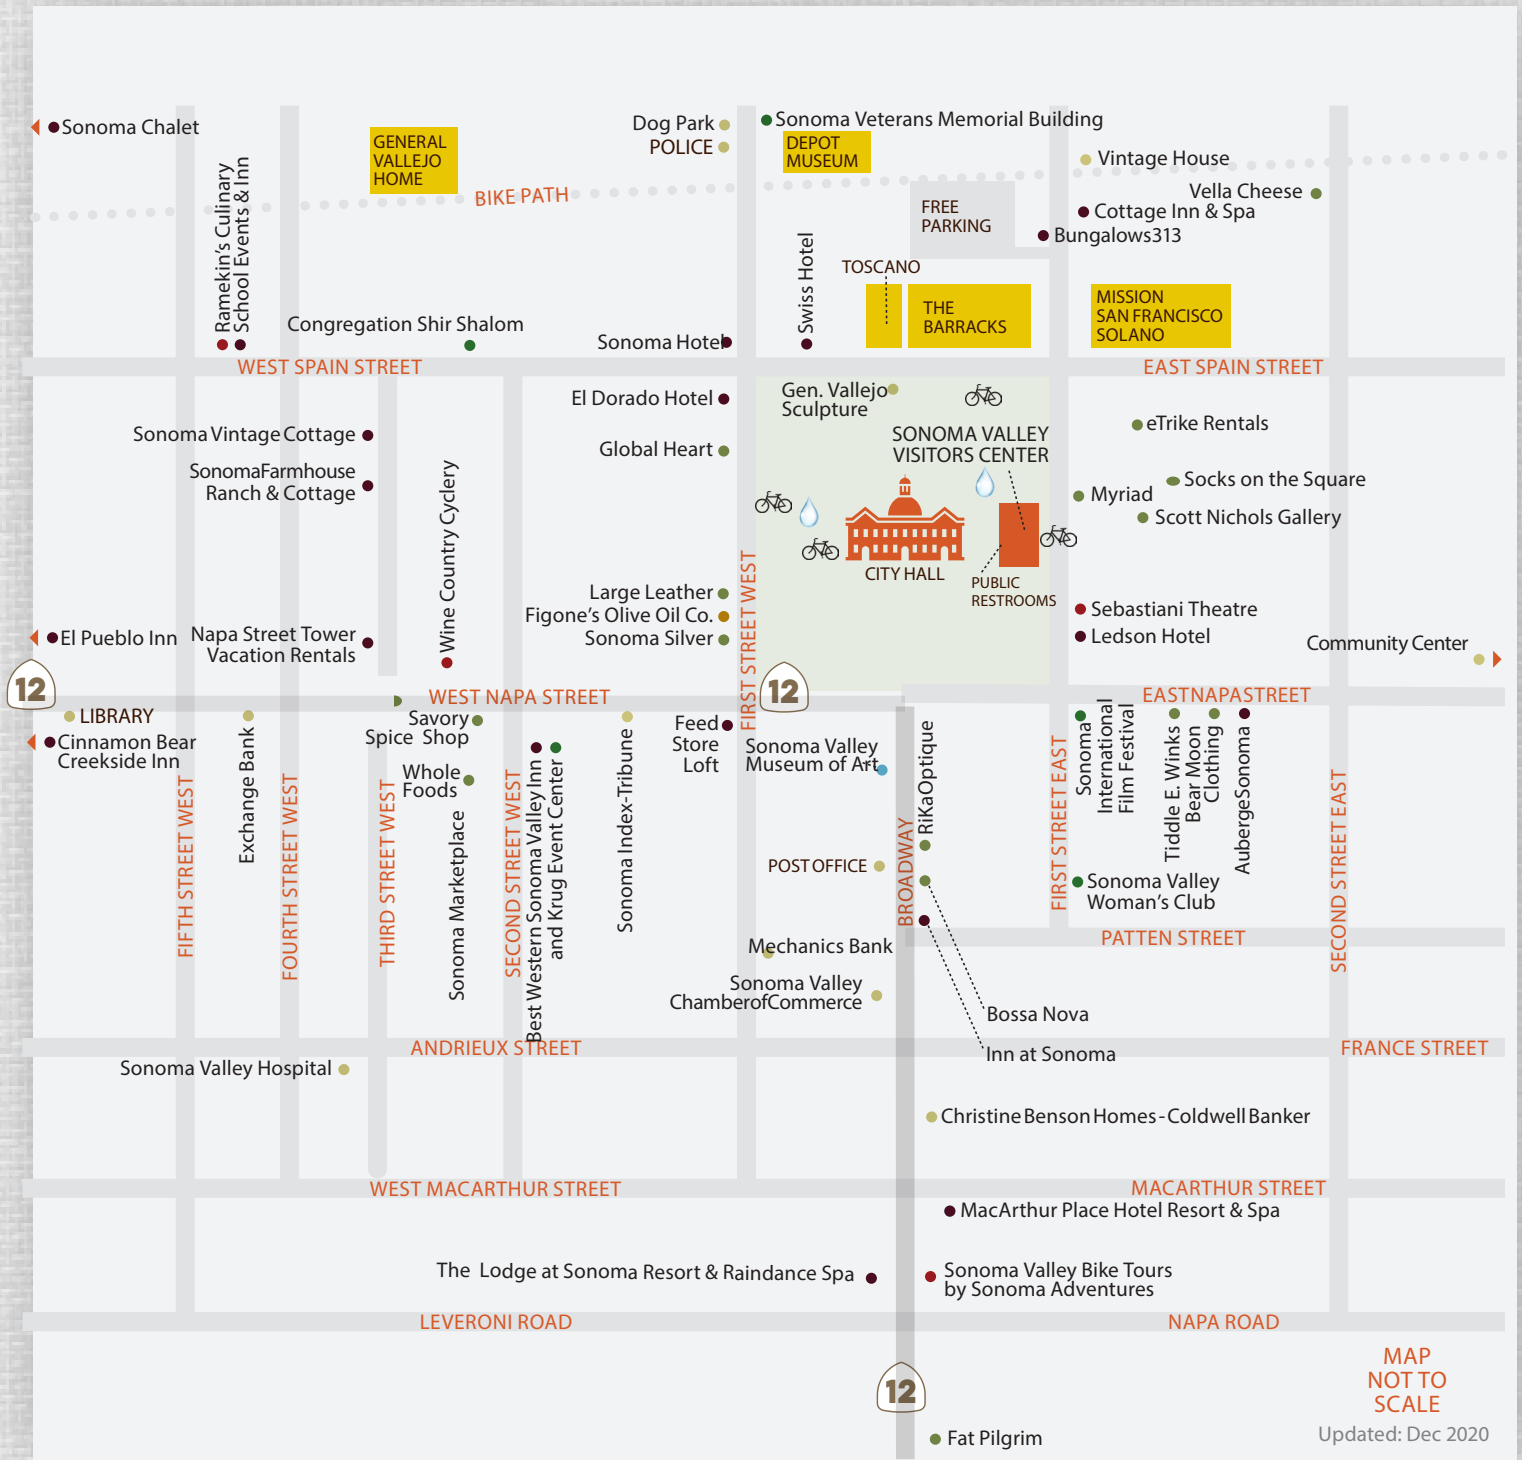

SONOMA PLAZA

WINERIES & RESTAURANTS

* Dogs are welcome around the perimeter of the Plaza park only. There is a dog park four blocks north on First St. West.

- FOOD + DINING
- WINE + WINERIES

EXPERIENCE
Sonoma Valley
CALIFORNIA

1-866-996-1090

SONOMAVALLEY.COM

SONOMA PLAZA

* Dogs are welcome around the perimeter of the Plaza park only. There is a dog park four blocks north on First St. West.

EXPERIENCE
Sonoma Valley
CALIFORNIA

1-866-996-1090