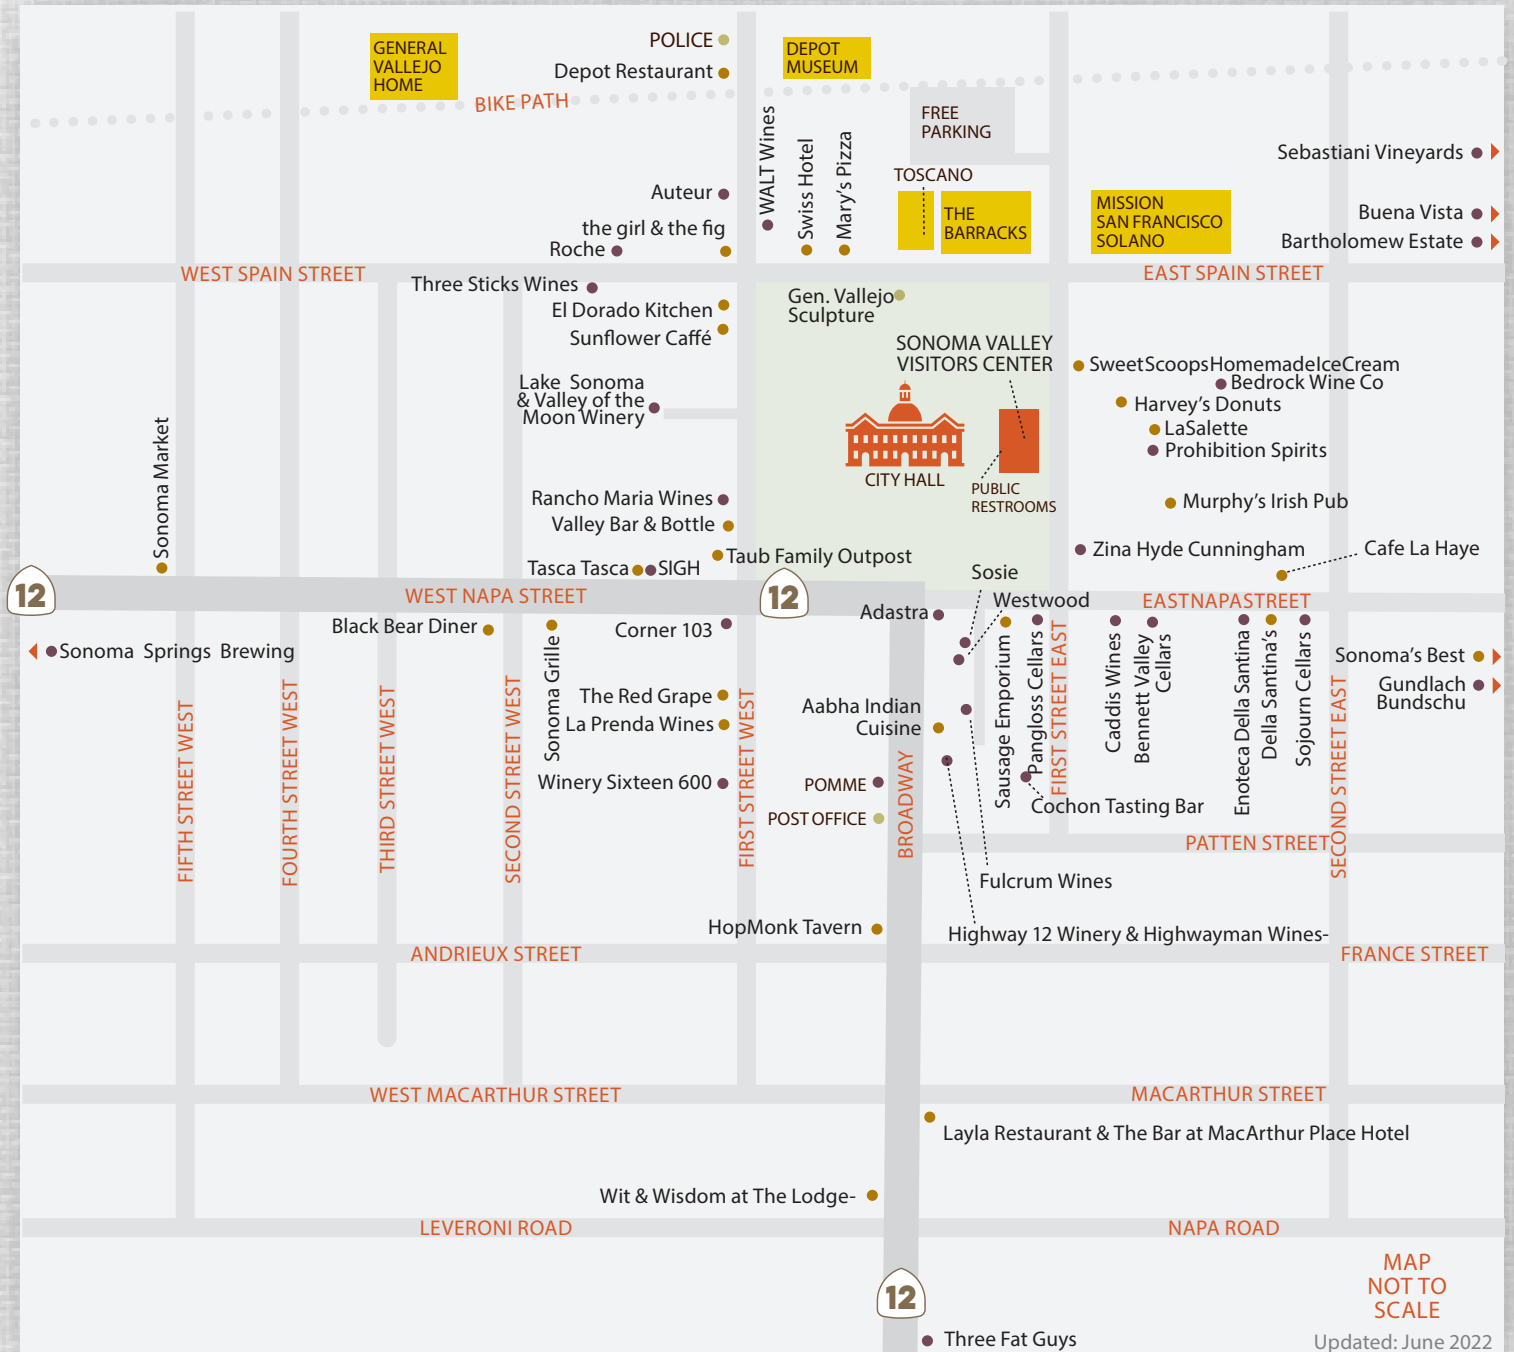

SONOMA PLAZA

WINERIES & RESTAURANTS

* Dogs are welcome around the perimeter of the Plaza park only. There is a dog park four blocks north on First St. West.

- FOOD + DINING
- WINE + WINERIES

EXPERIENCE
Sonoma Valley
CALIFORNIA

1-866-996-1090

SONOMAVALLEY.COM

SONOMA PLAZA

MAP NOT TO SCALE

Updated: April 2022

* Dogs are welcome around the perimeter of the Plaza park only. There is a dog park four blocks north on First St. West.

- LODGING
- SHOPPING
- FUN THINGS TO DO
- SERVICES
- ARTS
- EVENT SITES & SERVICES
- BIKE PARKING
- WATER BOTTLE FILLING STATION
- EV Station