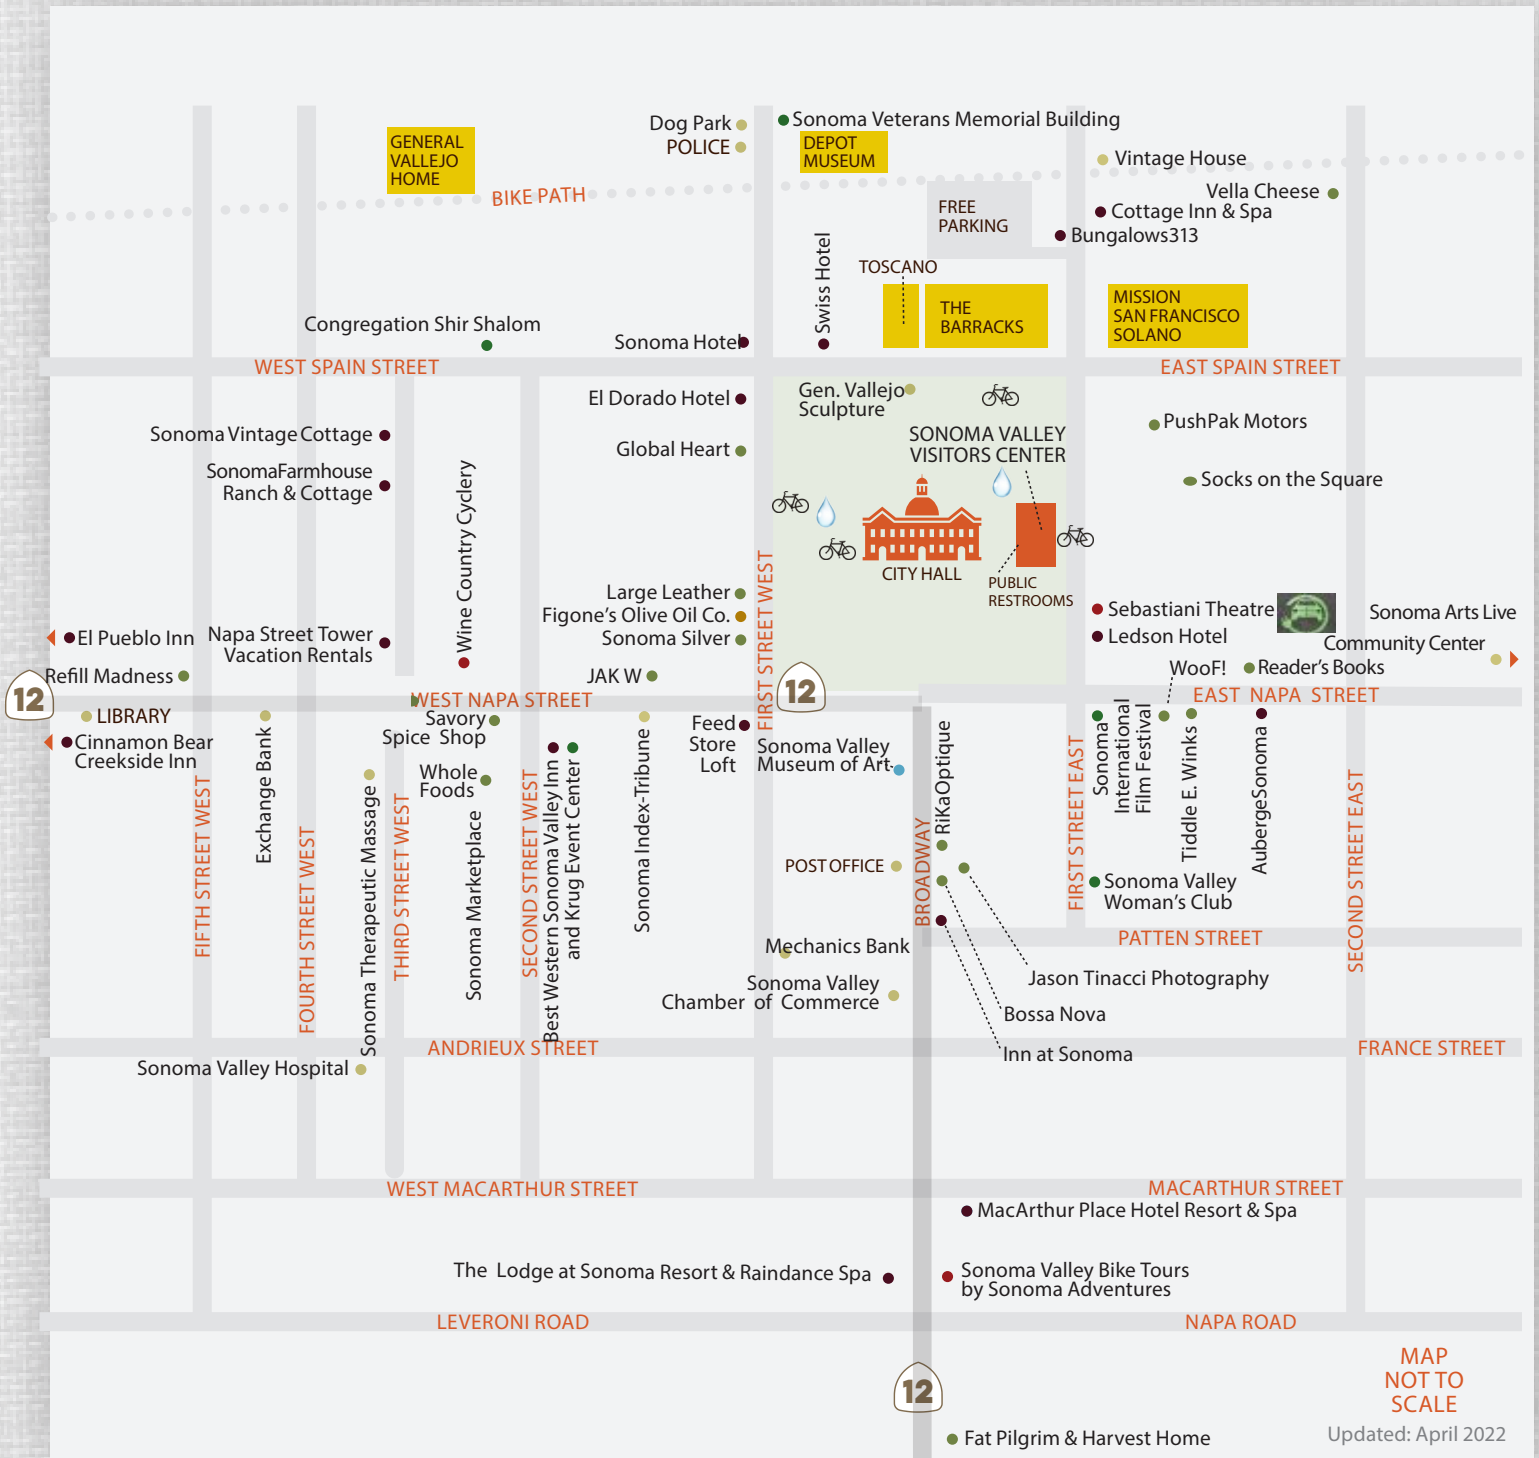

SONOMA PLAZA

WINERIES & RESTAURANTS

* Dogs are welcome around the perimeter of the Plaza park only. There is a dog park four blocks north on First St. West.

- FOOD + DINING
- WINE + WINERIES

EXPERIENCE
Sonoma Valley
CALIFORNIA

1-866-996-1090

SONOMAVALLEY.COM

SONOMA PLAZA

MAP NOT TO SCALE

Updated: April 2022

* Dogs are welcome around the perimeter of the Plaza park only. There is a dog park four blocks north on First St. West.

- LODGING
- SHOPPING
- FUN THINGS TO DO
- SERVICES
- ARTS
- EVENT SITES & SERVICES
- BIKE PARKING
- WATER BOTTLE FILLING STATION
- EV Station