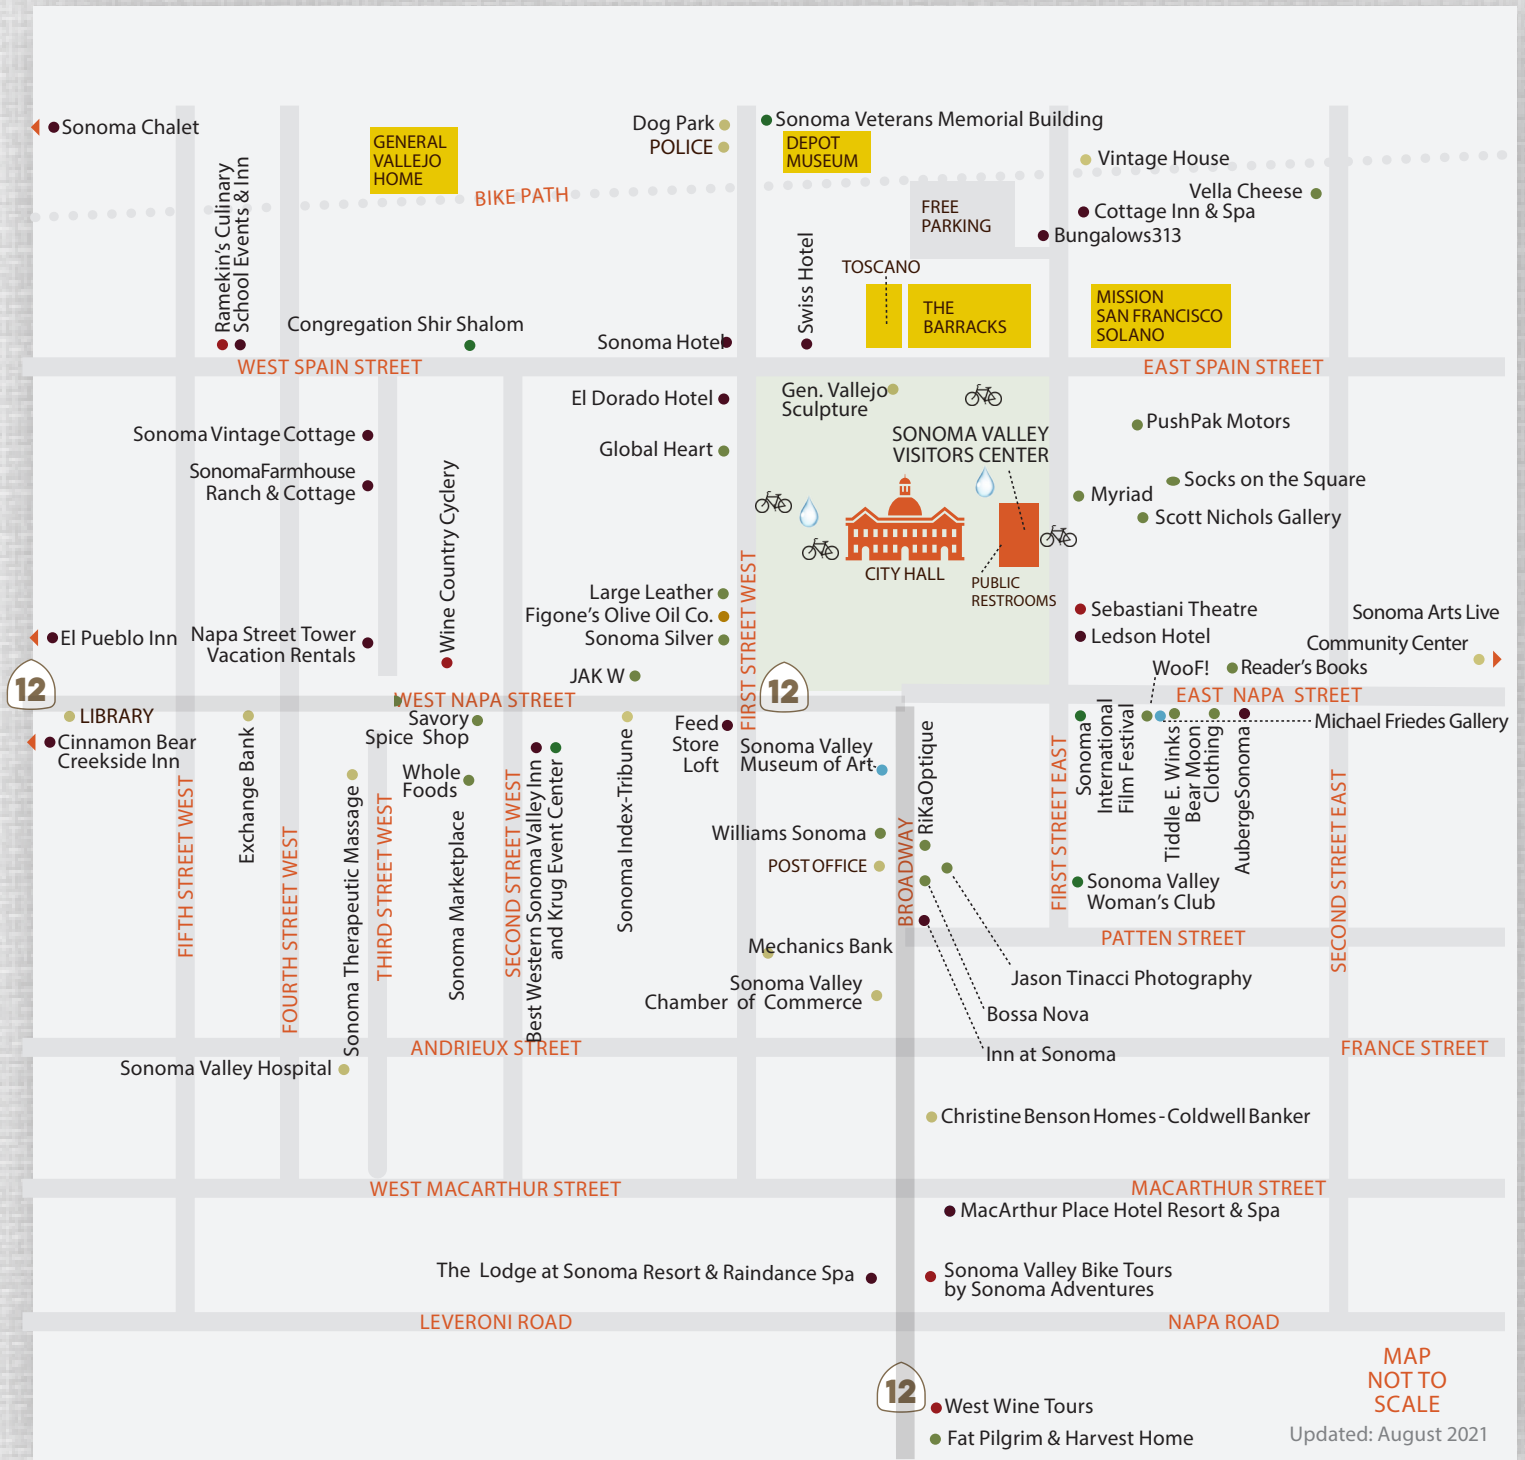

# SONOMA PLAZA

## WINERIES & RESTAURANTS

\* Dogs are welcome around the perimeter of the Plaza park only. There is a dog park four blocks north on First St. West.

- FOOD + DINING
- WINE + WINERIES

EXPERIENCE  
*Sonoma Valley*  
 CALIFORNIA

# SONOMA PLAZA

\* Dogs are welcome around the perimeter of the Plaza park only. There is a dog park four blocks north on First St. West.

- LODGING
- SHOPPING
- FUN THINGS TO DO
- SERVICES
- ARTS
- EVENT SITES & SERVICES
- 🚲 BIKE PARKING
- 💧 WATER BOTTLE FILLING STATION