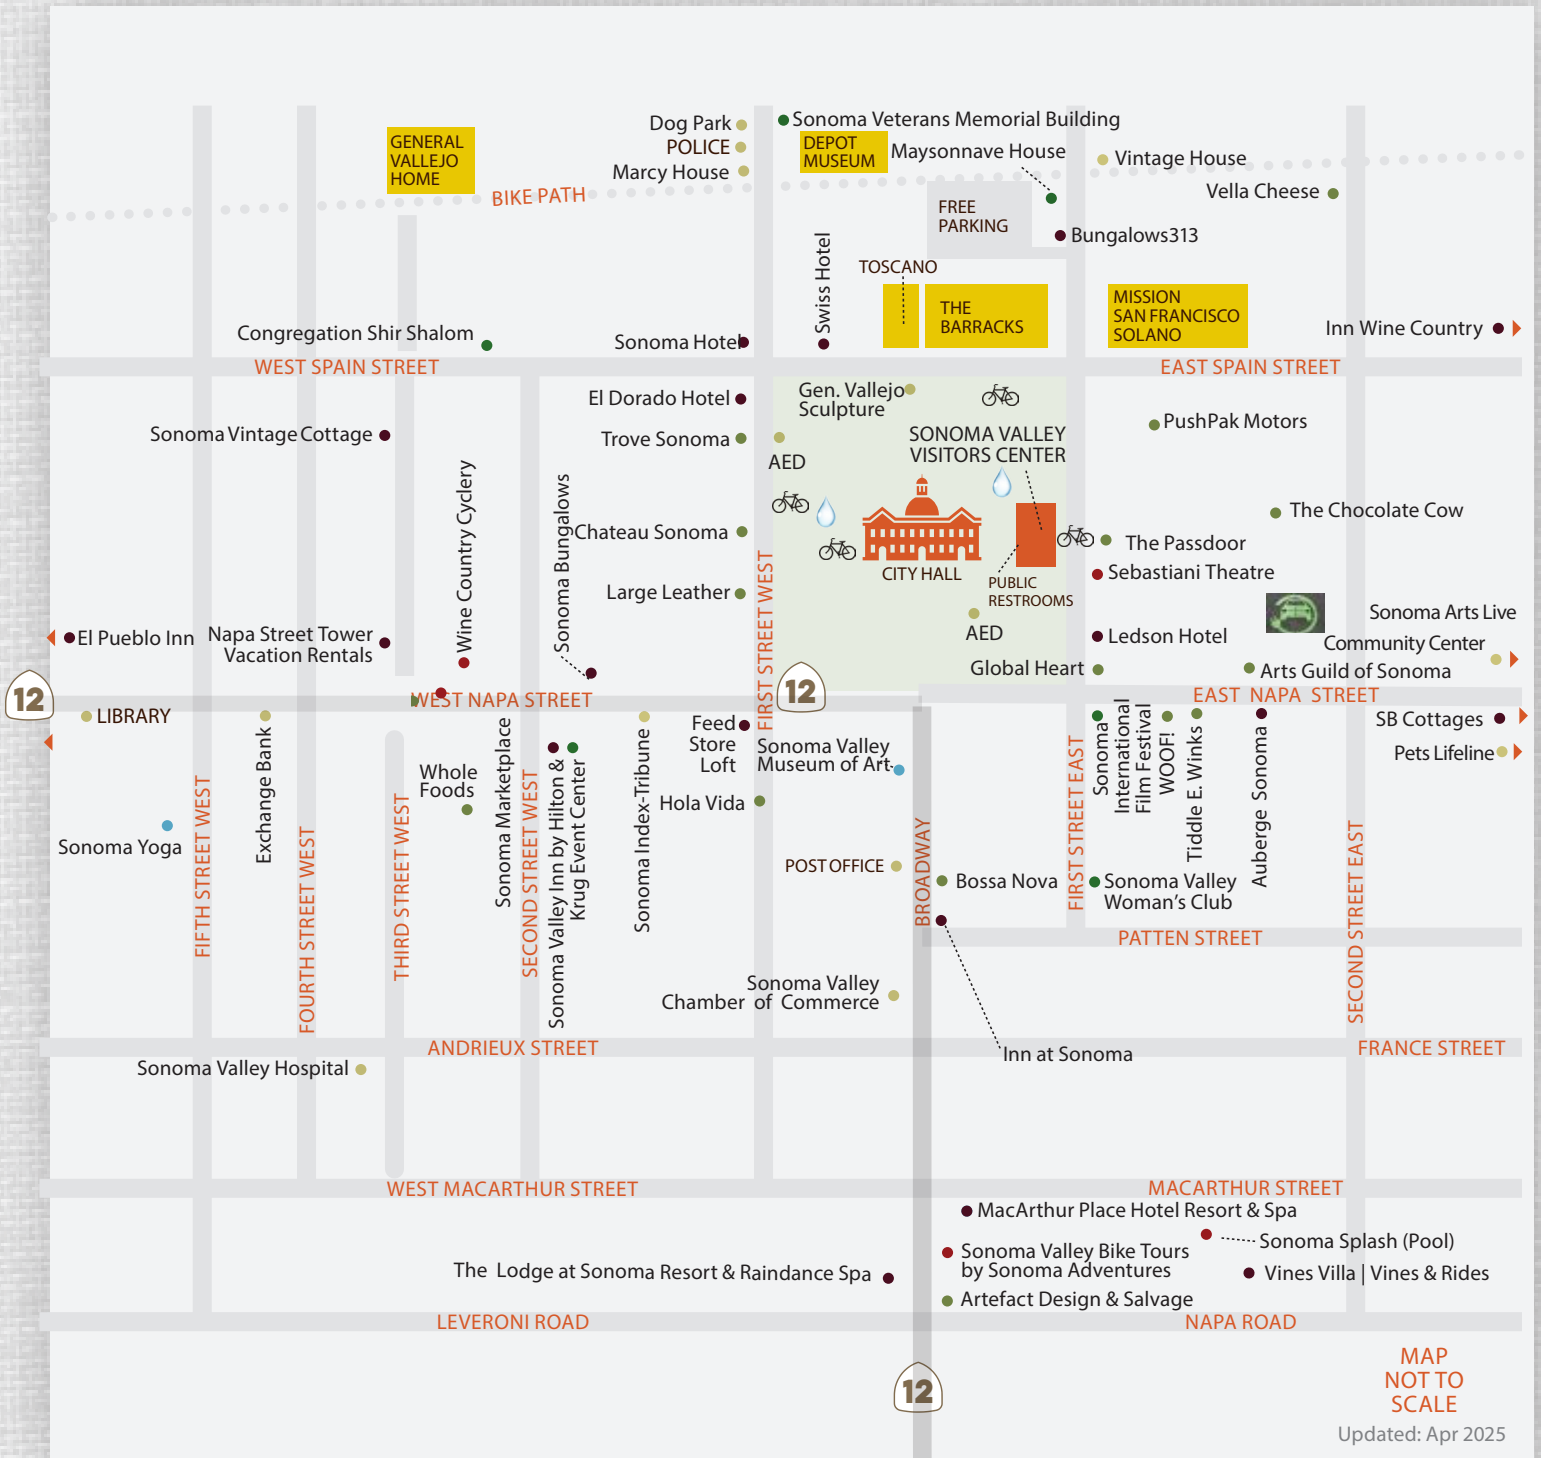

# SONOMA PLAZA

## WINERIES & RESTAURANTS

\* Dogs are welcome around the perimeter of the Plaza park only. There is a dog park four blocks north on First St. West.

- FOOD + DINING
- WINE + WINERIES

EXPERIENCE  
*Sonoma Valley*  
CALIFORNIA

**SONOMA COUNTY**  
- CALIFORNIA -  
LIFE OPENS UP®

1-866-996-1090

SONOMAVALLEY.COM

# SONOMA PLAZA

\* Dogs are welcome around the perimeter of the Plaza park only. There is a dog park four blocks north on First St. West.

- LODGING
- SHOPPING
- FUN THINGS TO DO
- SERVICES
- ARTS
- EVENT SITES & SERVICES
- BIKE PARKING
- WATER BOTTLE FILLING STATION
- EV Station