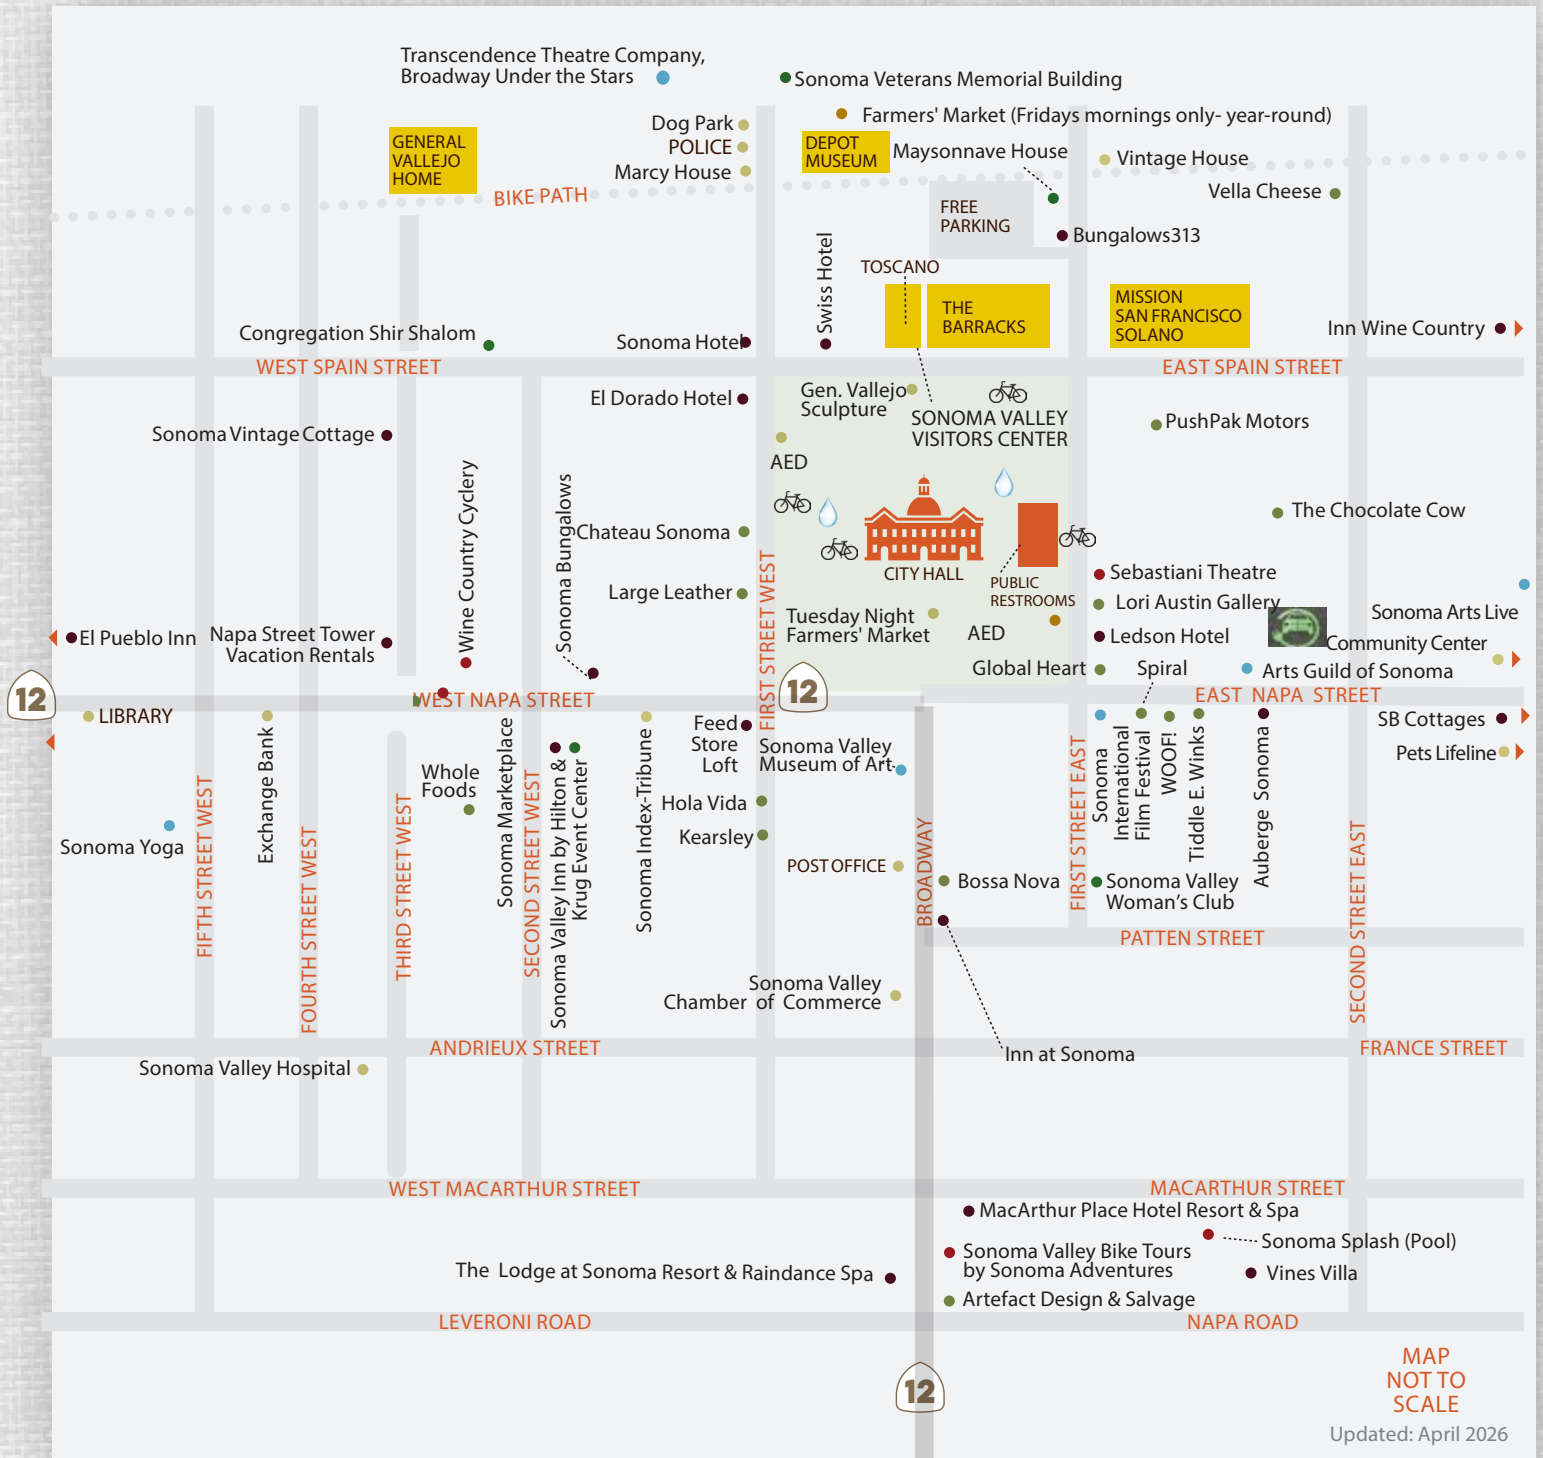

SONOMA PLAZA

WINERIES & RESTAURANTS

* Dogs are welcome around the perimeter of the Plaza park only. There is a dog park four blocks north on First St. West.

- FOOD + DINING
- WINE + WINERIES

1-866-996-1090
SONOMAVALLEY.COM

MAP NOT TO SCALE
Updated: April 2026

SONOMA PLAZA

MAP NOT TO SCALE
Updated: April 2026

* Dogs are welcome around the perimeter of the Plaza park only. There is a dog park four blocks north on First St. West.

- LODGING
- SHOPPING
- FUN THINGS TO DO
- SERVICES
- ARTS
- EVENT SITES & SERVICES
- 🚲 BIKE PARKING
- 💧 WATER BOTTLE FILLING STATION

EXPERIENCE
Sonoma Valley
CALIFORNIA

SONOMA COUNTY
• CALIFORNIA •
LIFE OPENS UP™