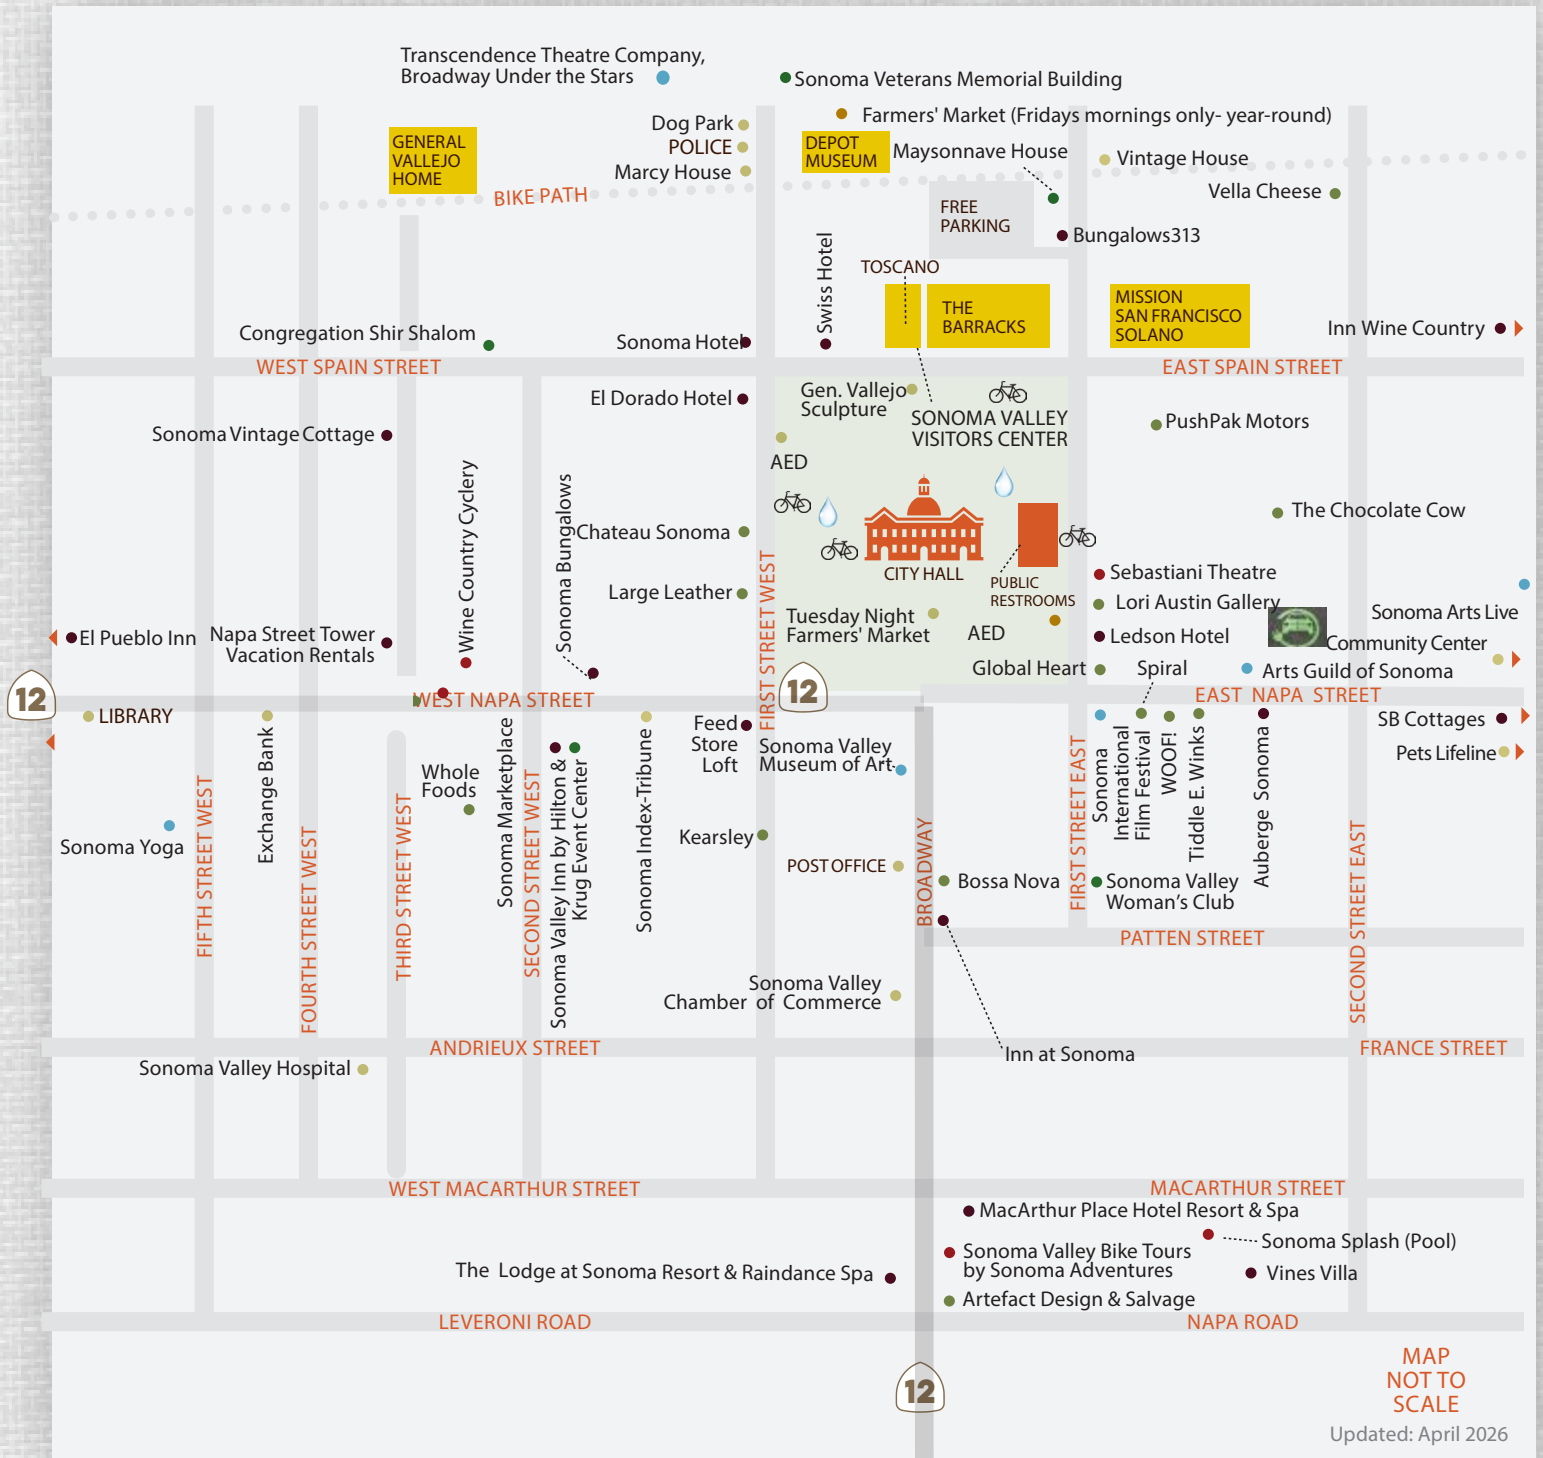

# SONOMA PLAZA

## WINERIES & RESTAURANTS

\* Dogs are welcome around the perimeter of the Plaza park only. There is a dog park four blocks north on First St. West.

- FOOD + DINING
- WINE + WINERIES

EXPERIENCE  
*Sonoma Valley*  
CALIFORNIA

**SONOMA COUNTY**  
- CALIFORNIA -  
LIFE OPENS UP®

1-866-996-1090

SONOMAVALLEY.COM

# SONOMA PLAZA

\* Dogs are welcome around the perimeter of the Plaza park only. There is a dog park four blocks north on First St. West.

- LODGING
- SHOPPING
- FUN THINGS TO DO
- SERVICES
- ARTS
- EVENT SITES & SERVICES
- 🚲 BIKE PARKING
- 💧 WATER BOTTLE FILLING STATION