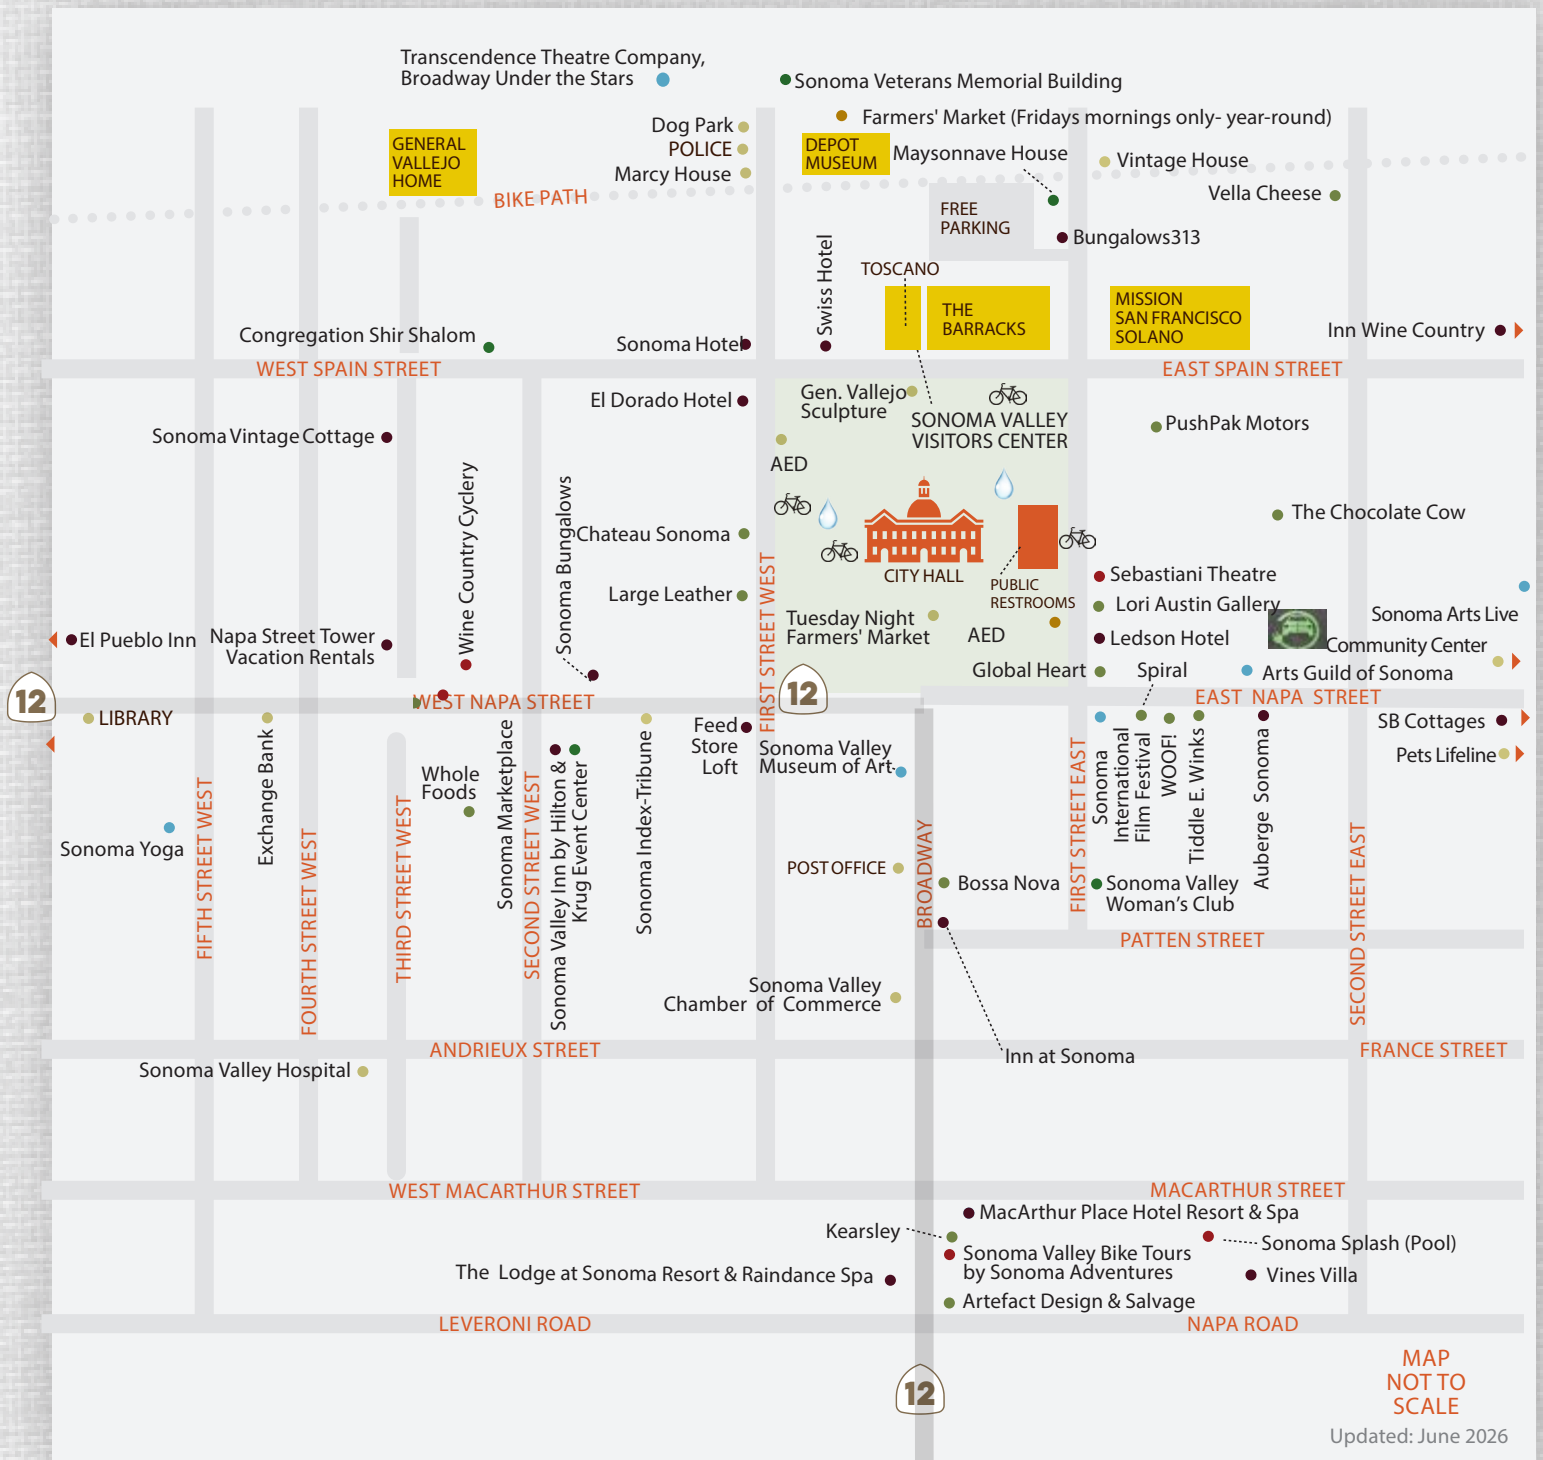

# SONOMA PLAZA

## WINERIES & RESTAURANTS

\* Dogs are welcome around the perimeter of the Plaza park only. There is a dog park four blocks north on First St. West.

- FOOD + DINING
- WINE + WINERIES

EXPERIENCE  
*Sonoma Valley*  
CALIFORNIA

SONOMA COUNTY  
- CALIFORNIA -  
LIFE OPENS UP®

1-866-996-1090

SONOMAVALLEY.COM

# SONOMA PLAZA

MAP NOT TO SCALE  
Updated: June 2026

\* Dogs are welcome around the perimeter of the Plaza park only. There is a dog park four blocks north on First St. West.

- LODGING
- SHOPPING
- FUN THINGS TO DO
- SERVICES
- ARTS
- EVENT SITES & SERVICES
- 🚲 BIKE PARKING
- 💧 WATER BOTTLE FILLING STATION