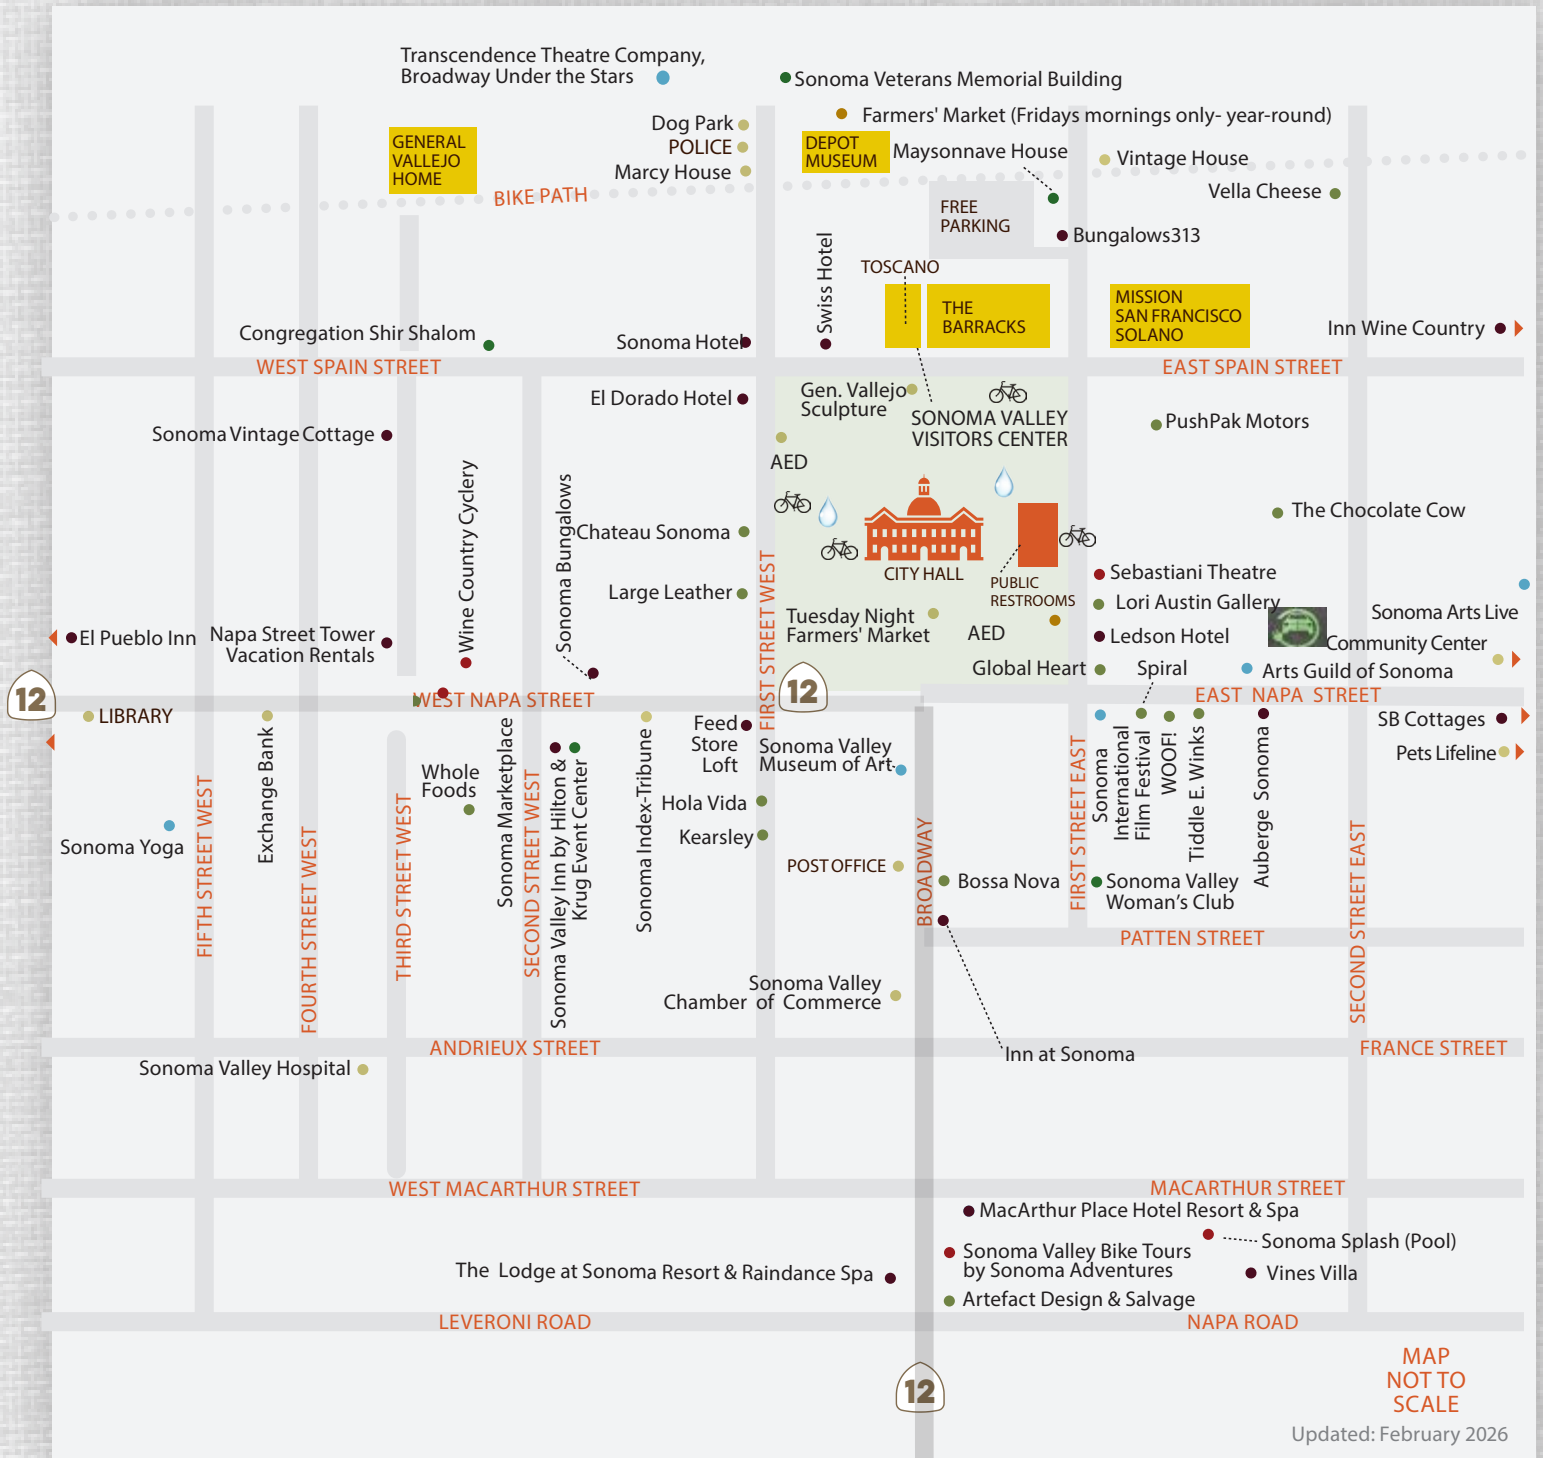

SONOMA PLAZA

WINERIES & RESTAURANTS

* Dogs are welcome around the perimeter of the Plaza park only. There is a dog park four blocks north on First St. West.

- FOOD + DINING
- WINE + WINERIES

EXPERIENCE
Sonoma Valley
CALIFORNIA

SONOMA COUNTY
CALIFORNIA
LIFE OPENS UP®

1-866-996-1090

SONOMAVALLEY.COM

SONOMA PLAZA

MAP NOT TO SCALE
Updated: February 2026

* Dogs are welcome around the perimeter of the Plaza park only. There is a dog park four blocks north on First St. West.

- LODGING
- SHOPPING
- FUN THINGS TO DO
- SERVICES
- ARTS
- EVENT SITES & SERVICES
- 🚲 BIKE PARKING
- 💧 WATER BOTTLE FILLING STATION

EXPERIENCE
Sonoma Valley
CALIFORNIA

SONOMA COUNTY
CALIFORNIA
LIFE OPENS UP[®]