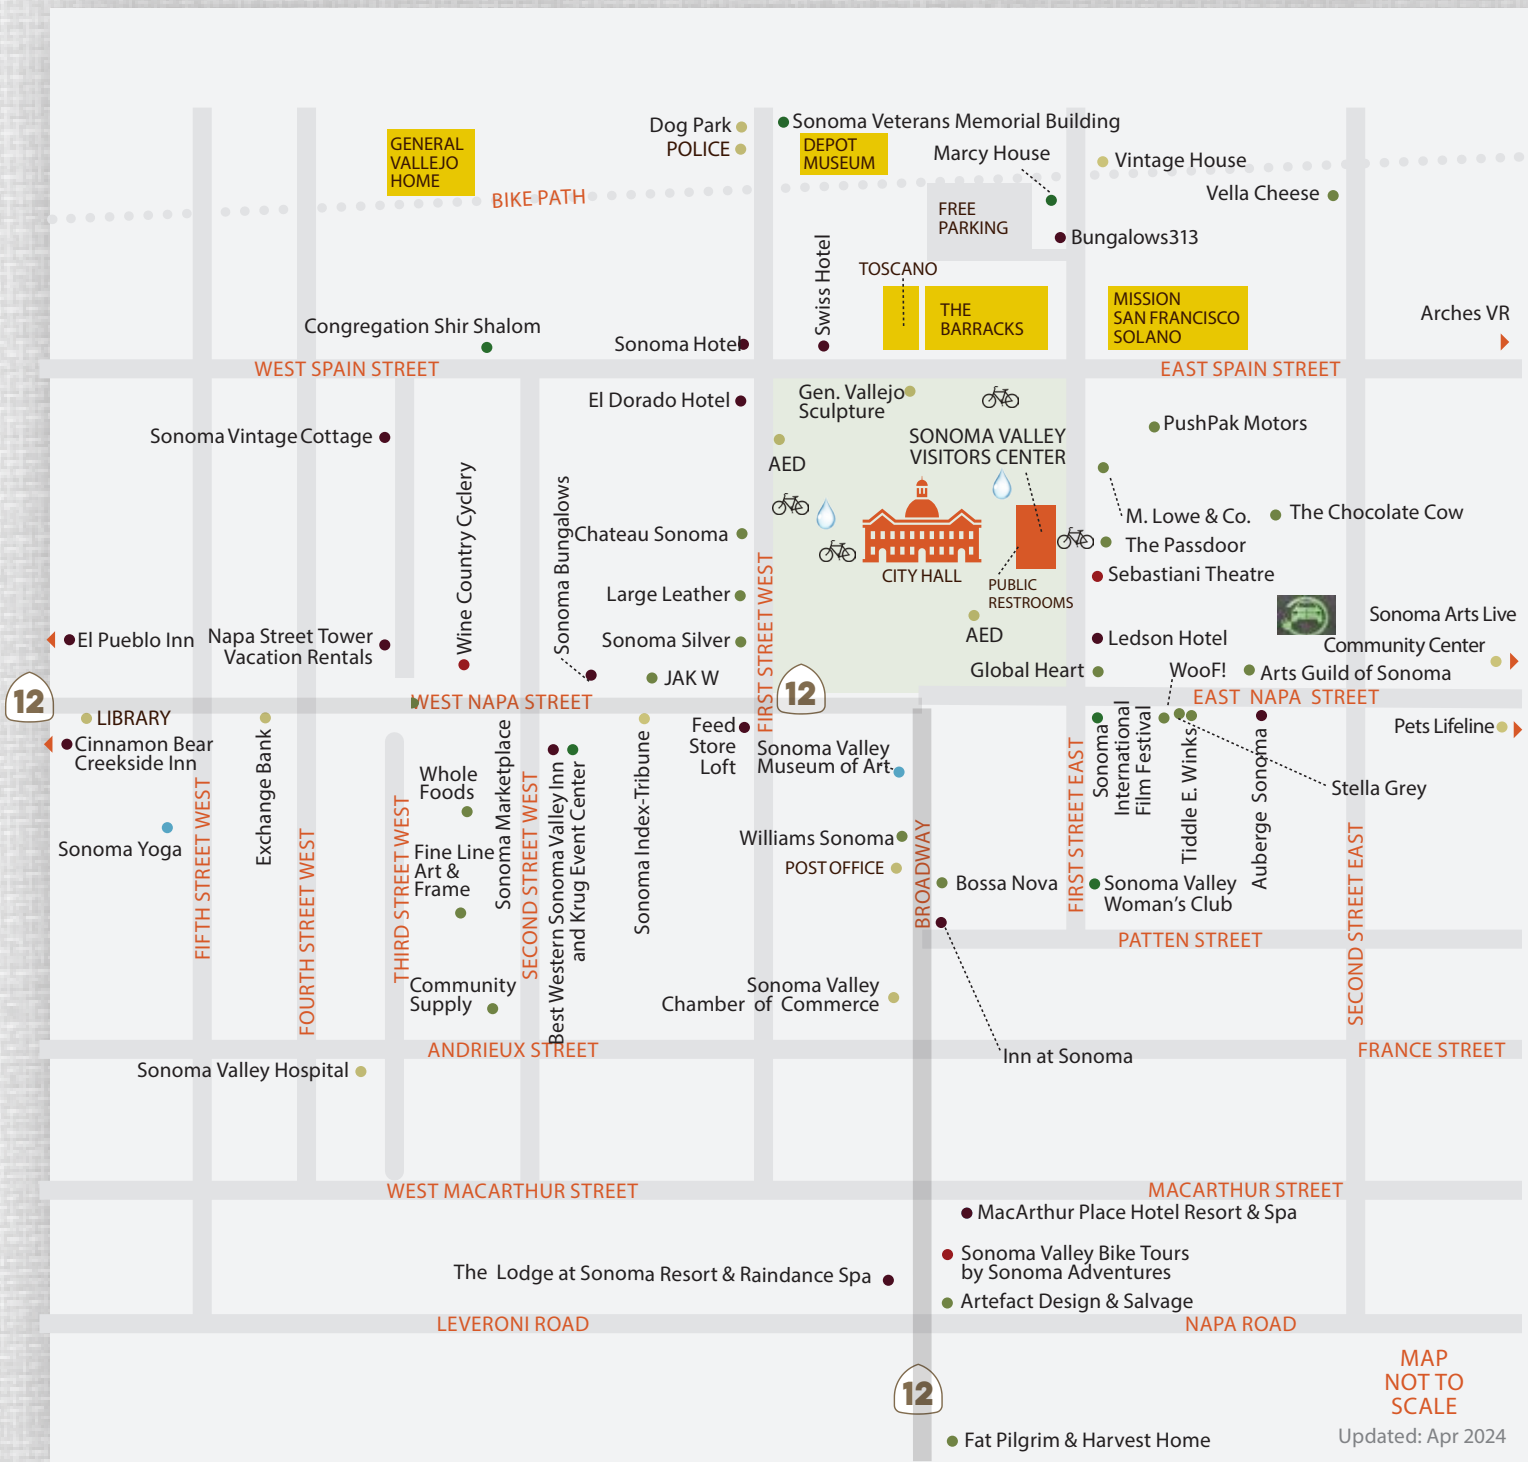

SONOMA PLAZA

WINERIES & RESTAURANTS

* Dogs are welcome around the perimeter of the Plaza park only. There is a dog park four blocks north on First St. West.

- FOOD + DINING
- WINE + WINERIES

EXPERIENCE
Sonoma Valley
CALIFORNIA

1-866-996-1090

SONOMAVALLEY.COM

SONOMA PLAZA

MAP NOT TO SCALE
Updated: Apr 2024

* Dogs are welcome around the perimeter of the Plaza park only. There is a dog park four blocks north on First St. West.

- LODGING
- SHOPPING
- FUN THINGS TO DO
- SERVICES
- ARTS
- EVENT SITES & SERVICES
- BIKE PARKING
- WATER BOTTLE FILLING STATION
- EV Station