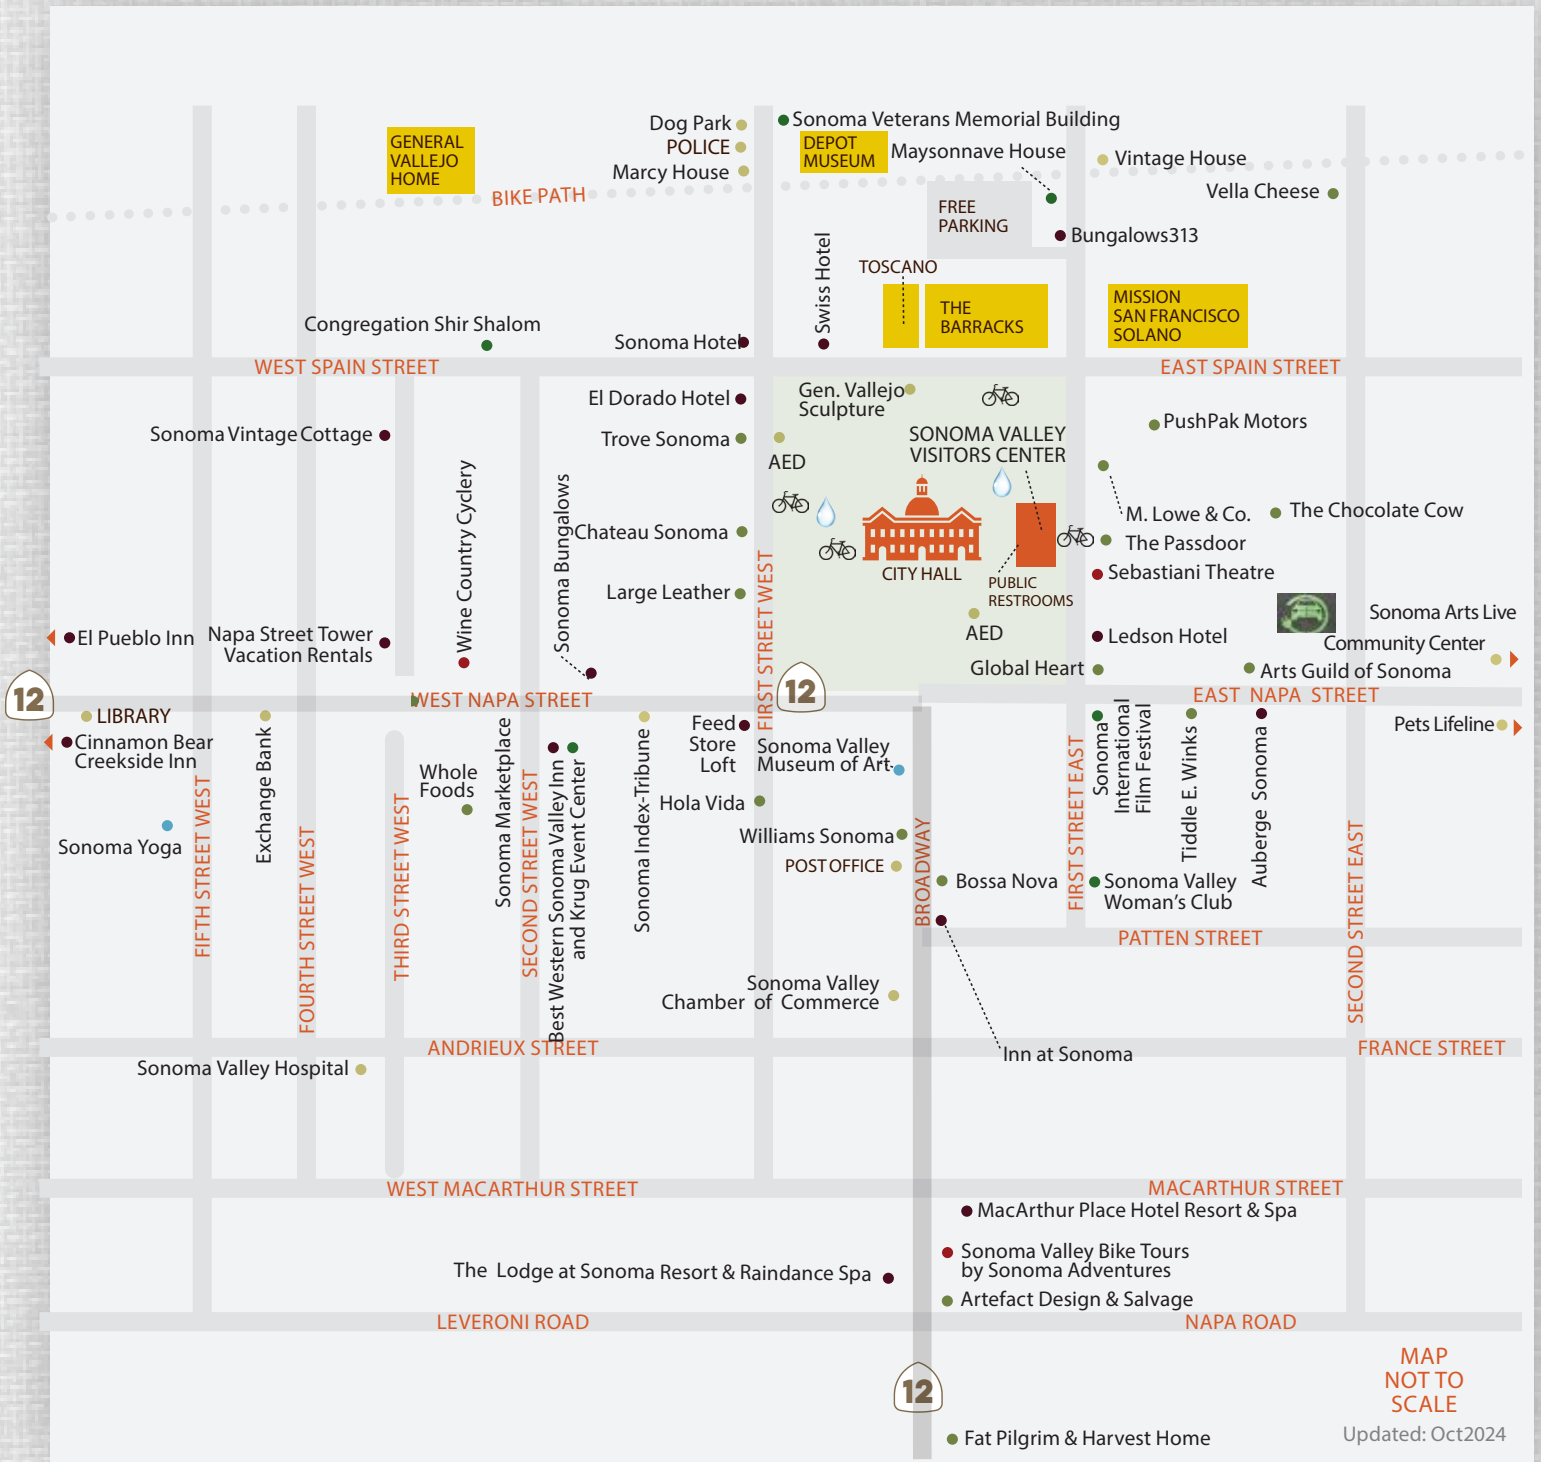

SONOMA PLAZA

EXPERIENCE
Sonoma Valley
CALIFORNIA

1-866-996-1090

SONOMAVALLEY.COM