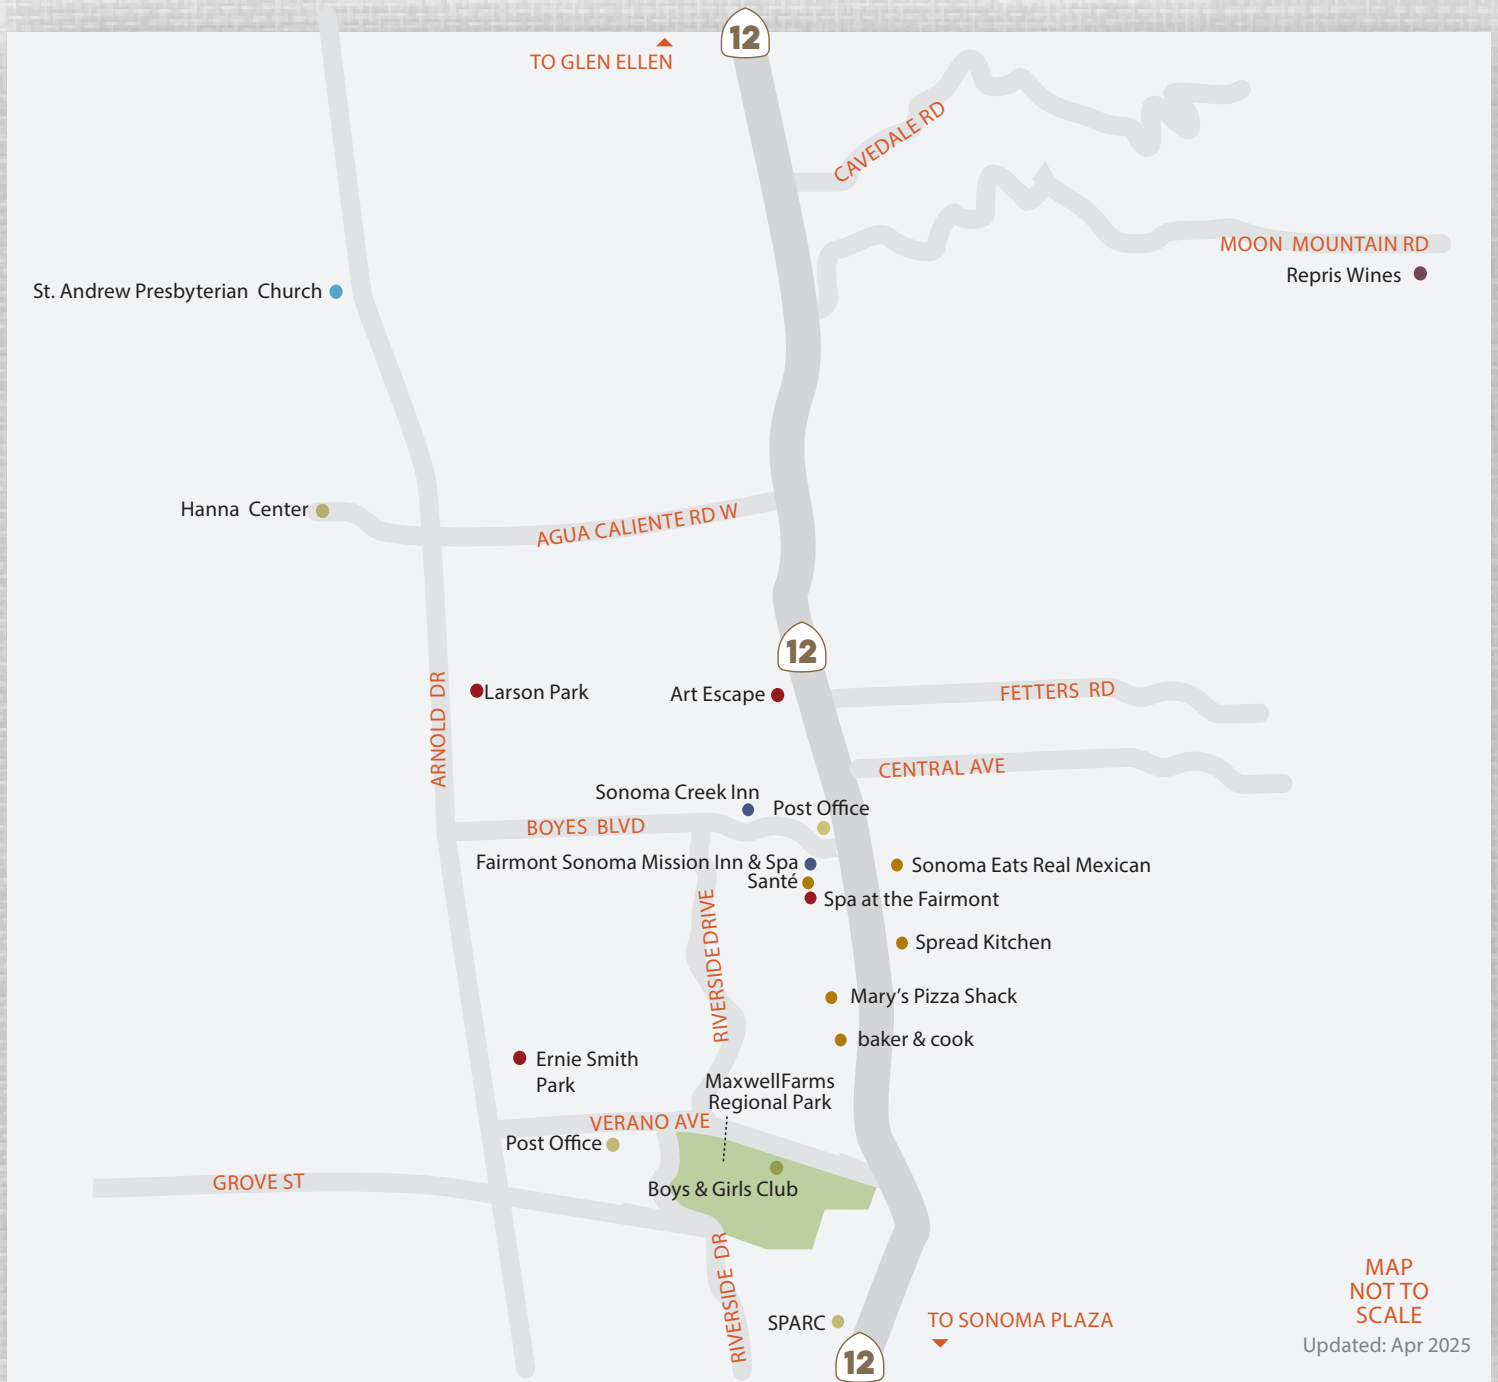

# THE SPRINGS

MAP  
NOT TO  
SCALE  
Updated: Apr 2025

- ARTS & CULTURE
- DINING & RESTAURANTS
- EVENT PLANNING & WEDDINGS
- FUN THINGS TO DO
- LODGING
- SERVICES
- WINE + WINERIES
- SHOPPING

EXPERIENCE  
*Sonoma Valley*  
CALIFORNIA

1-866-996-1090

SONOMAVALLEY.COM

SONOMA COUNTY  
- CALIFORNIA -  
LIFE OPENS UP®