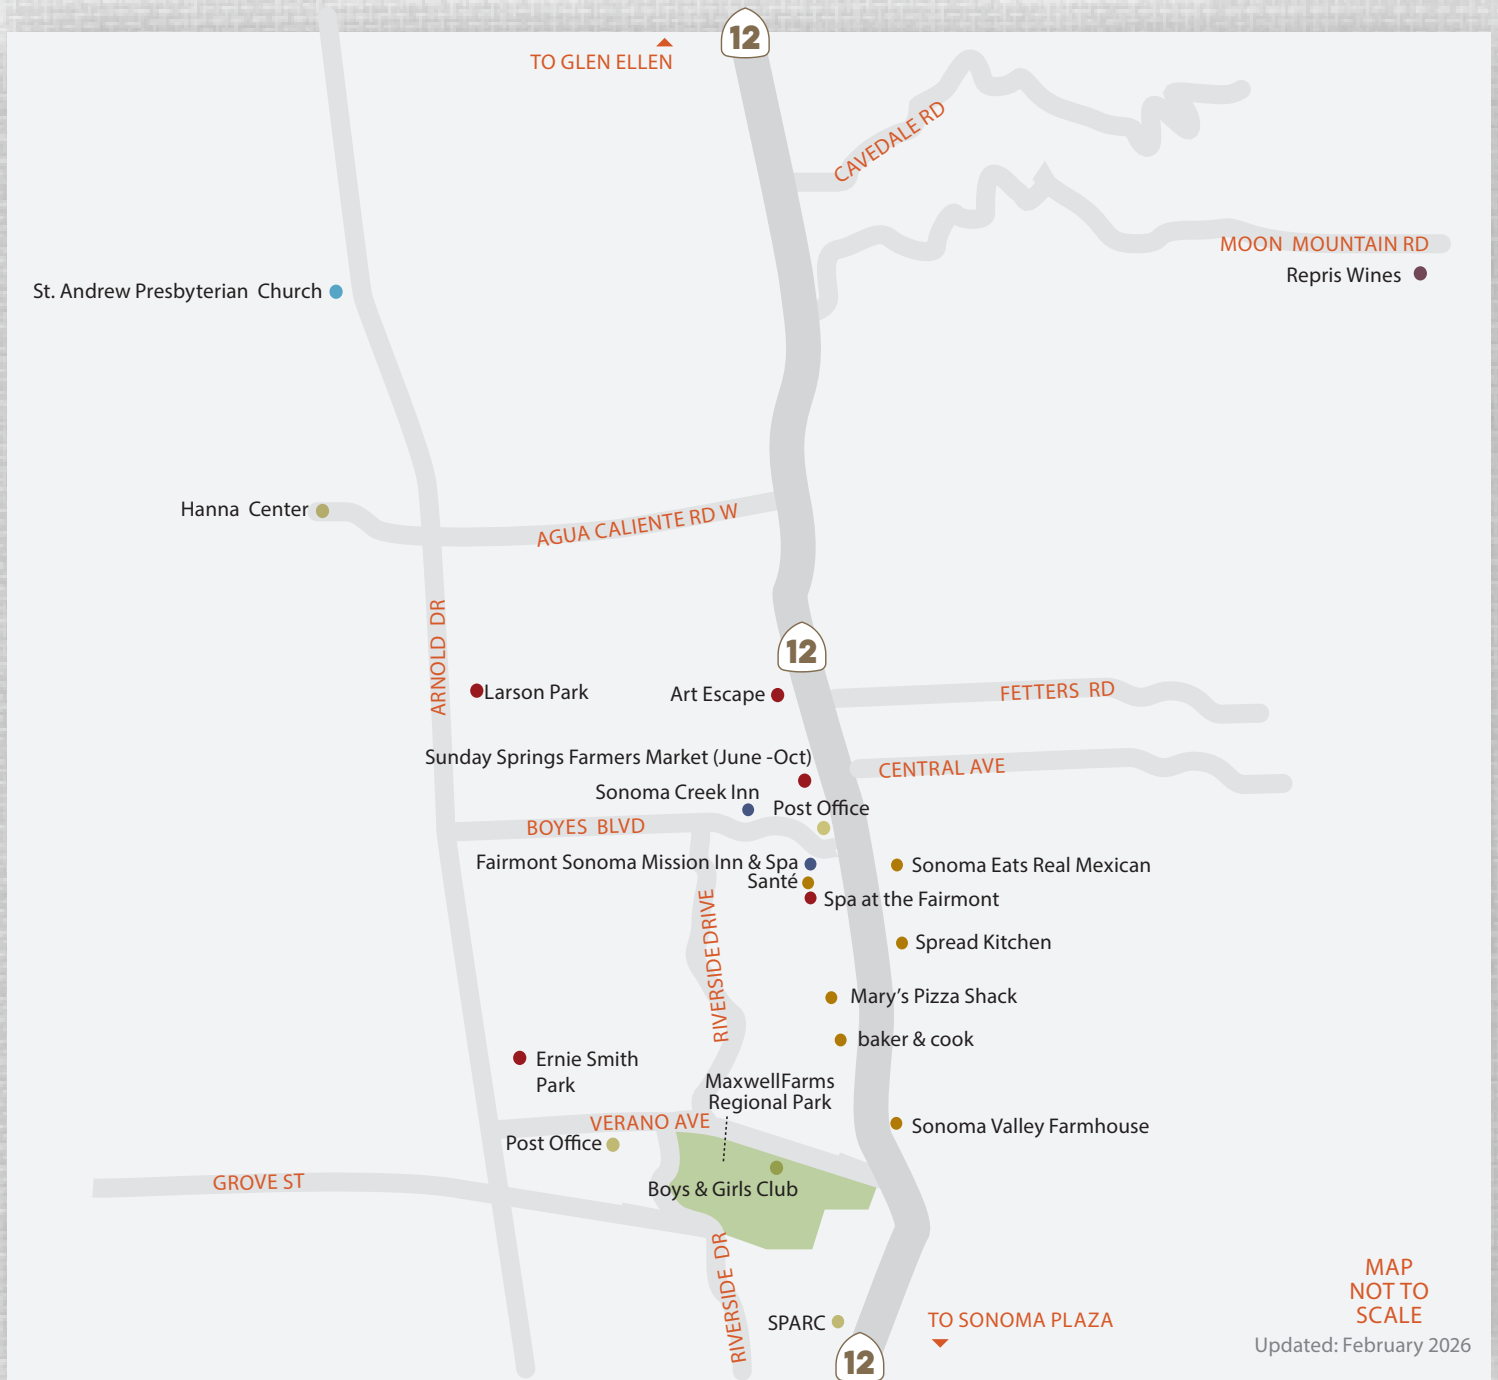

THE SPRINGS

MAP NOT TO SCALE
Updated: February 2026

- ARTS & CULTURE
- DINING & RESTAURANTS
- EVENT PLANNING & WEDDINGS
- FUN THINGS TO DO
- LODGING
- SERVICES
- WINE + WINERIES
- SHOPPING

EXPERIENCE
Sonoma Valley
CALIFORNIA

1-866-996-1090
SONOMAVALLEY.COM

SONOMA COUNTY
- CALIFORNIA -
LIFE OPENS UP®