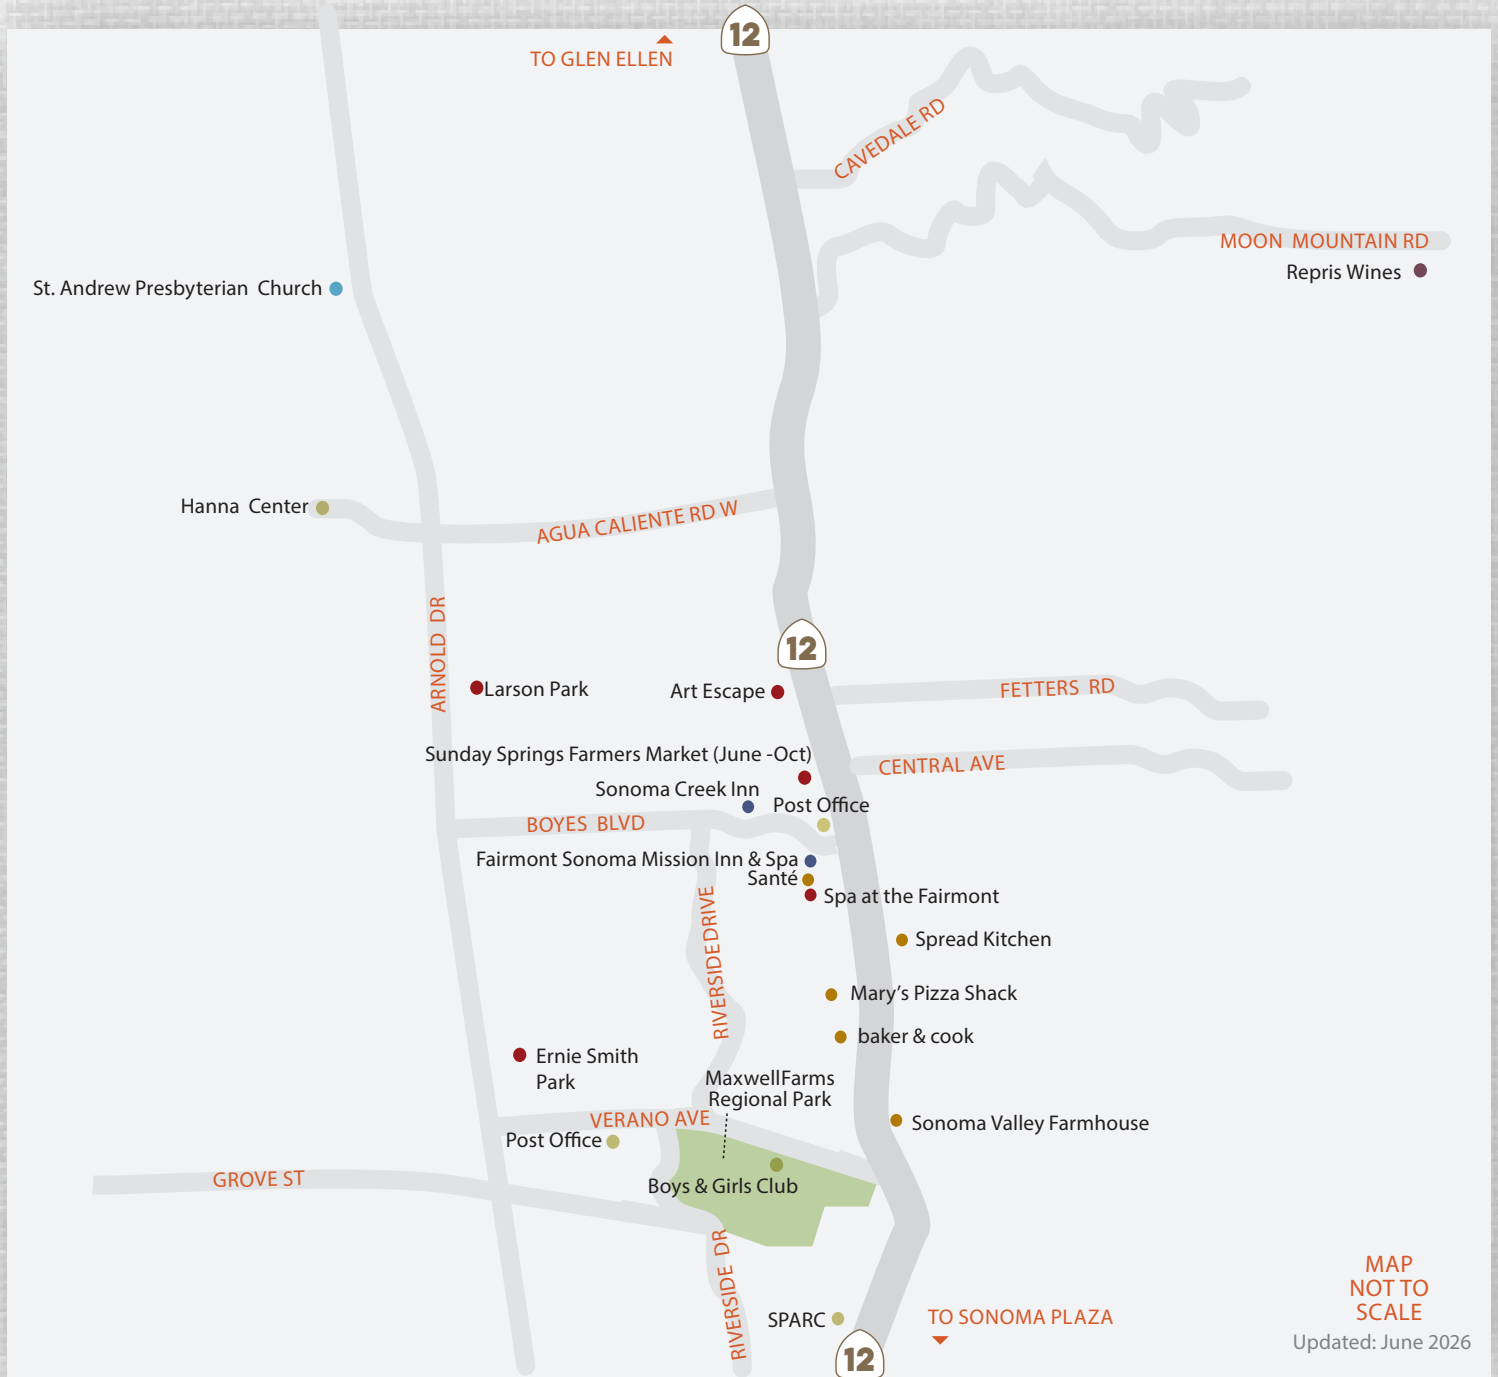

THE SPRINGS

MAP NOT TO SCALE
Updated: June 2026

- ARTS & CULTURE
- DINING & RESTAURANTS
- EVENT PLANNING & WEDDINGS
- FUN THINGS TO DO
- LODGING
- SERVICES
- WINE + WINERIES
- SHOPPING

EXPERIENCE
Sonoma Valley
CALIFORNIA

1-866-996-1090
SONOMAVALLEY.COM

SONOMA COUNTY
- CALIFORNIA -
LIFE OPENS UP®