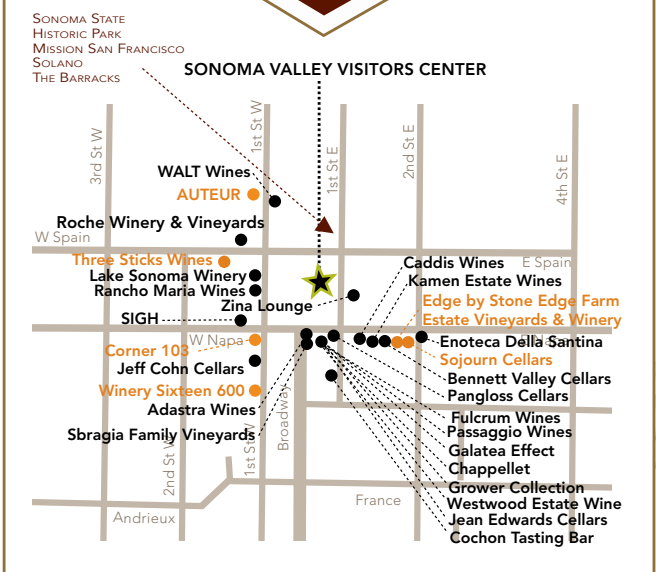

**LEGEND**

- OPEN TO THE PUBLIC
- BY APPOINTMENT ONLY
- NOT OPEN TO THE PUBLIC
- BENNETT VALLEY
- LOS CARNEROS
- MOON MOUNTAIN DISTRICT
- SONOMA MOUNTAIN
- SONOMA VALLEY

**Our Family is Your Family**  
 Make the most of your visit to Sonoma Valley. Join our Extended Family for exclusive offers, events, perks, and insights. Visit [SonomaValleyWine.com](http://SonomaValleyWine.com) for details.

**HISTORIC SONOMA PLAZA**

**EIGHTH STREET WINERIES**

- TIN BARN VINEYARDS
- TY CATON VINEYARDS

Map Coverage Area

**Abbot's Passage Winery & Mercantile**  
777 Madrone Rd., Glen Ellen  
HOURS: Fri – Mon 12:00 pm – 6:00 pm  
PHONE: 707-939-3017  
WEB: abbottspassage.com