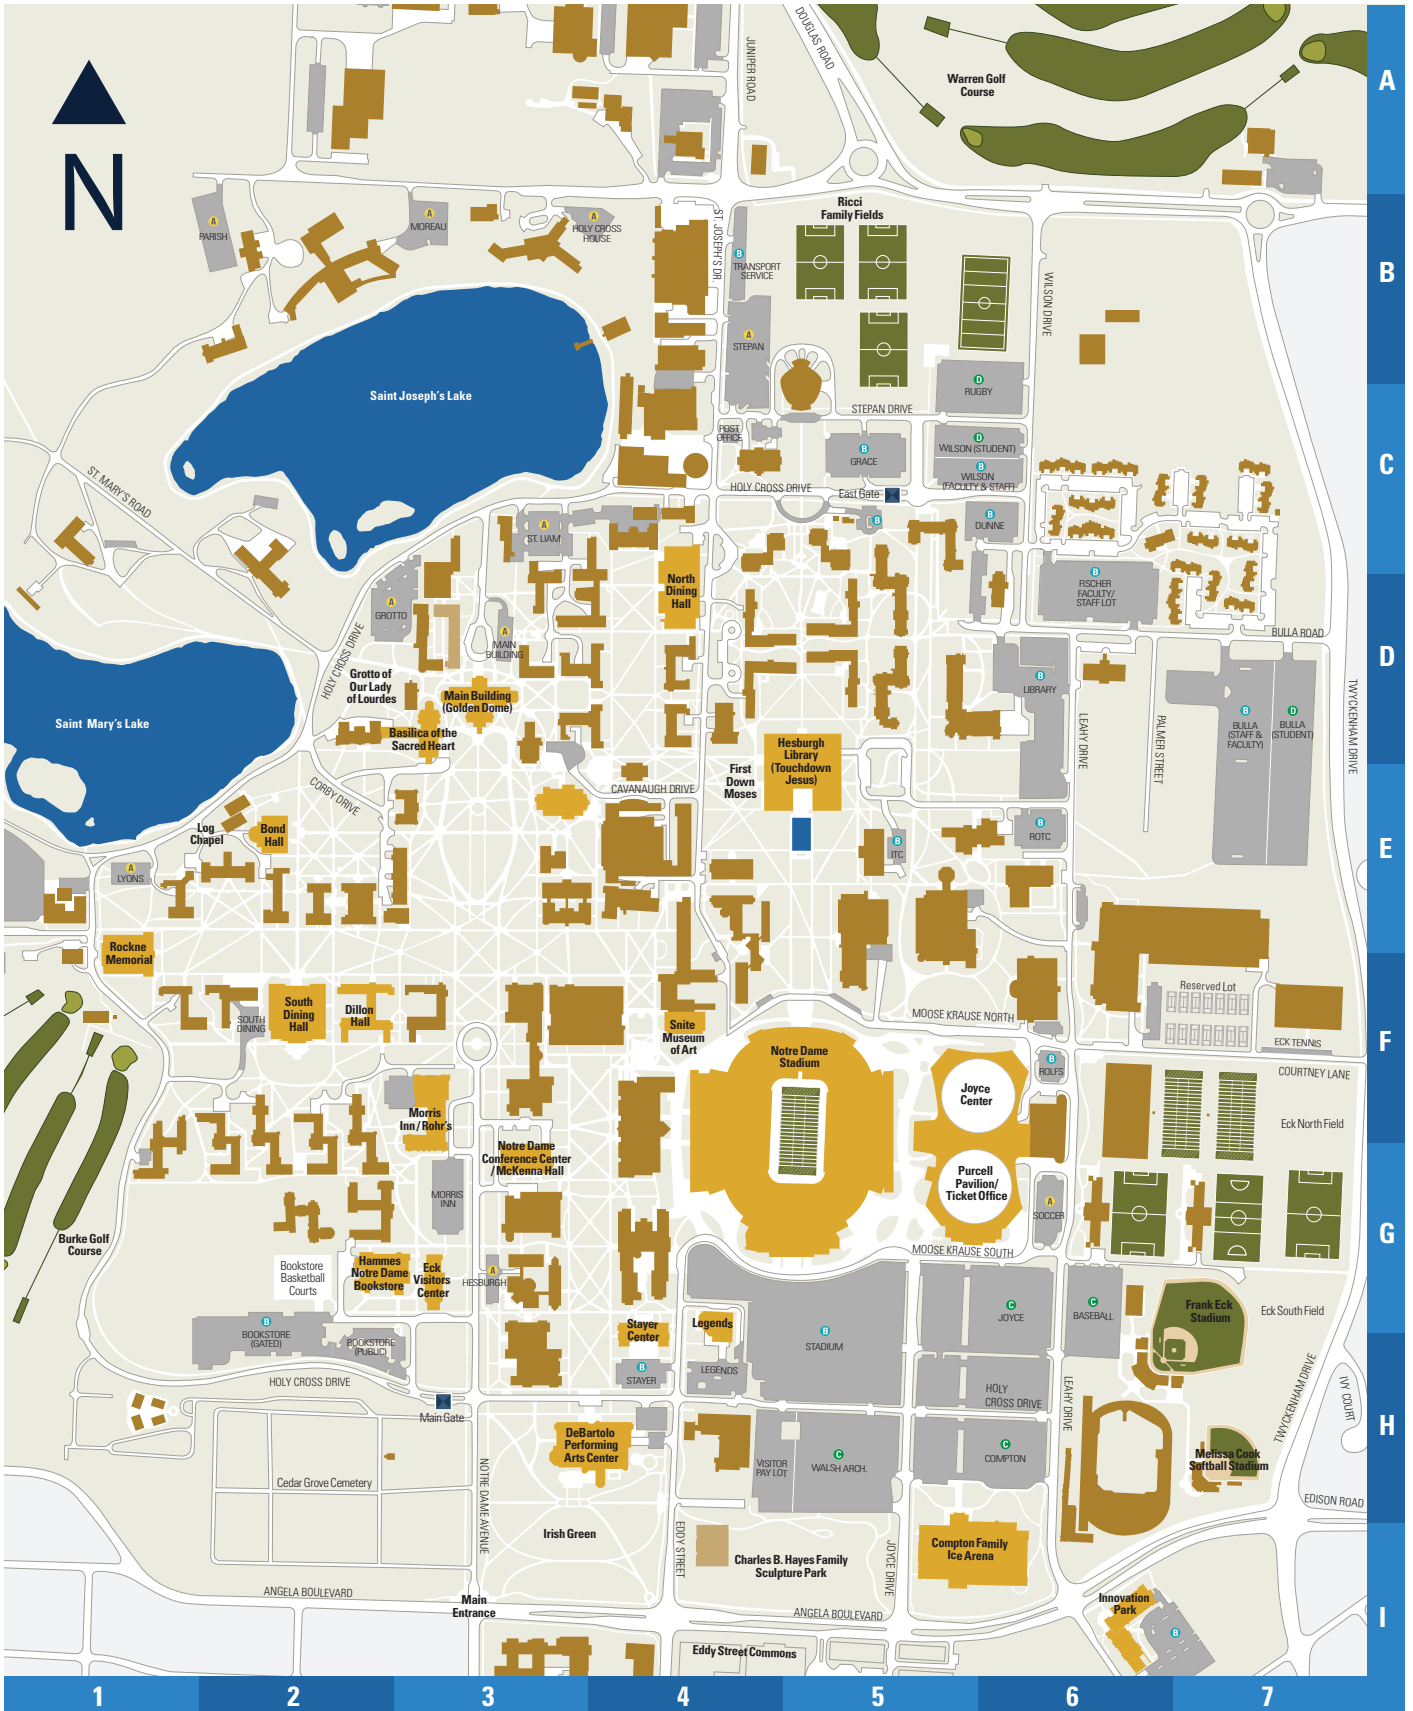

UNIVERSITY OF NOTRE DAME CAMPUS MAP

- | | | | | |
|---------------------------------------|---|------------------------------------|--|--------------------------|
| (D3) Basilica of the Sacred Heart | (G3) Eck Visitors Center | (I3) Irish Green | (F3) Morris Inn/Rohr's | (F2) South Dining Hall |
| (G1) Burke Golf Course | (G7) Frank Eck Stadium | (F5) Joyce Center | (G3) Notre Dame Conference Center/McKenna Hall | (H4) Stayer Center |
| (I5) Compton Family Ice Arena | (E4) First Down Moses | (H4) Legends | (F5) Notre Dame Stadium | (A6) Warren Golf Course |
| (H4) DeBartolo Performing Arts Center | (D2) Grotto of Our Lady of Lourdes | (E2) Log Chapel | (F5) Purcell Pavilion/Ticket Office | (H4) Visitor Parking Lot |
| (F2) Dillon Hall | (G2) Hammes Notre Dame Bookstore | (D3) Main Building (Golden Dome) | (F1) Rockne Memorial | |
| | (E5) Hesburgh Library (Touchdown Jesus) | (H7) Melissa Cook Softball Stadium | (F4) Snite Museum of Art | |