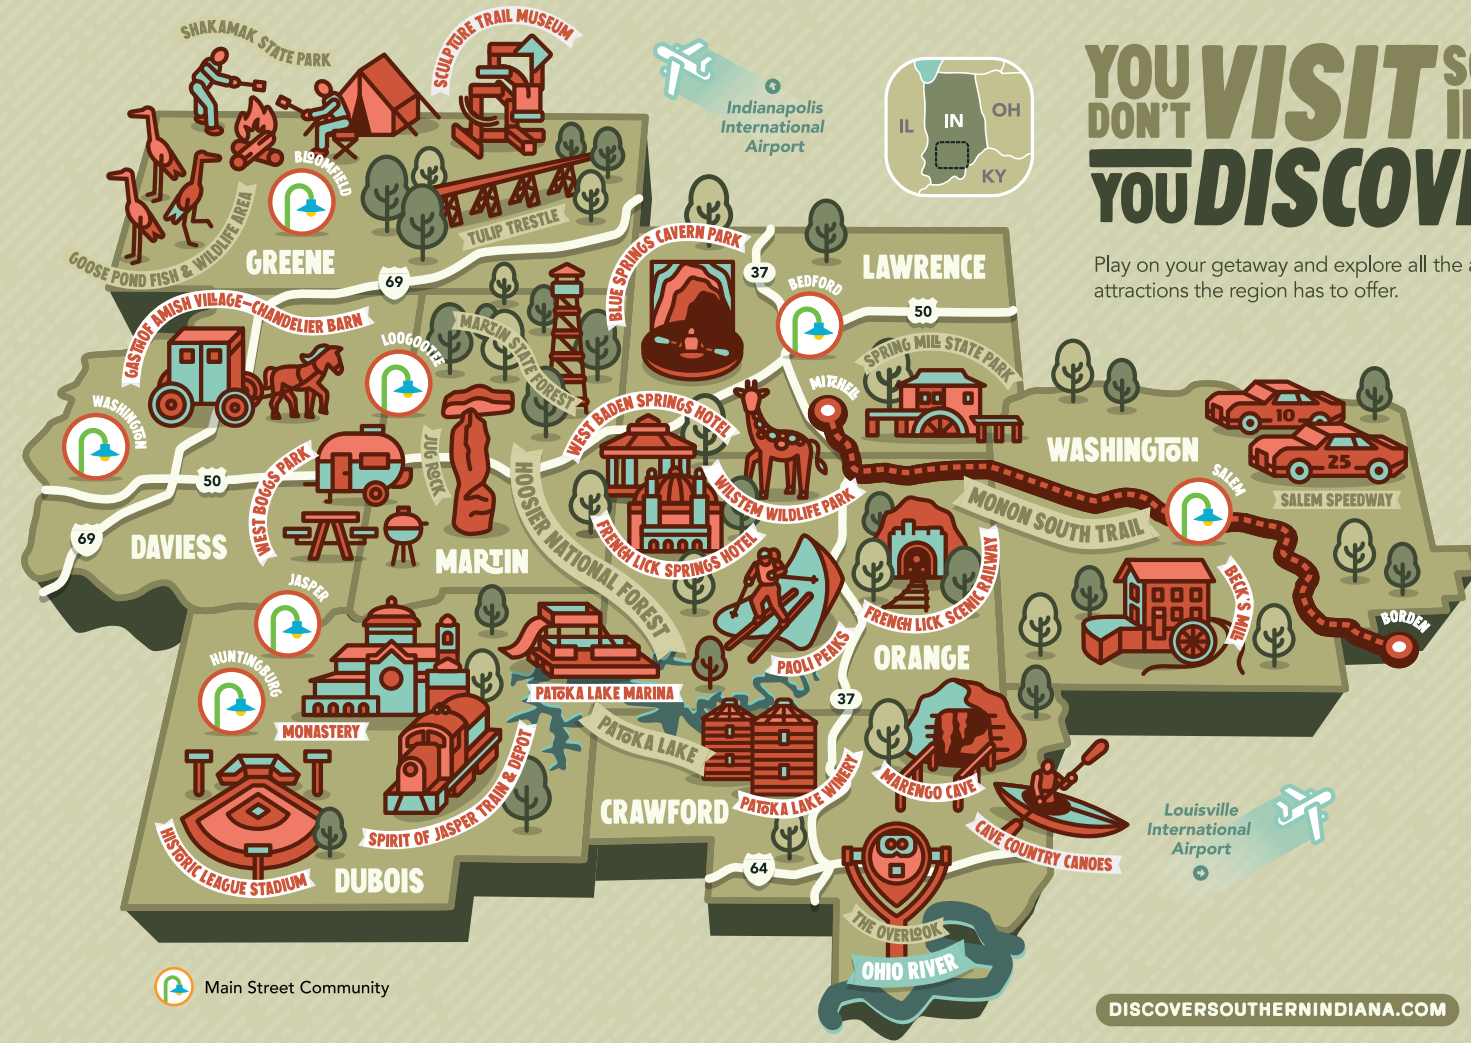

ON-THE-GO TRAVEL BINGO

Check off all the various sights, attractions and experiences you discover in Southern Indiana. The first player to mark five consecutive destinations in a horizontal, vertical, or diagonal line wins all the bragging rights.

LET THE GAME BE YOUR GUIDE.

Share your win and tag [@DISCOVERSOIN](#) on Instagram for a chance to be featured.

BECK'S MILL WASHINGTON	TULIP TRESTLE GREENE	PAOLI PEAKS ORANGE	GASTHOF AMISH VILLAGE DAVIESS	SHAKAMAK STATE PARK GREENE
GOOSE POND GREENE	WEST BOGGS PARK MARTIN	MONASTERY DUBOIS	HOOSIER NAT. FOREST SOUTHERN IN	HISTORIC LEAGUE STADIUM DUBOIS
FRENCH LICK RESORT ORANGE	SALEM SPEEDWAY WASHINGTON	FREE FREE FREE	PATOKA LAKE WINERY CRAWFORD	SPRING MILL STATE PARK LAWRENCE
THE OVERLOOK CRAWFORD	MARENGO CAVE CRAWFORD	JUG ROCK MARTIN	WEST BADEN SPRINGS HOTEL ORANGE	SPIRIT OF JASPER TRAIN DUBOIS
BLUESPRINGS CAVERN LAWRENCE	MONON SOUTH TRAIL LAWRENCE. ORANGE. WASHINGTON	PATOKA LAKE CRAWFORD	MARTIN STATE FOREST MARTIN	WILSTEM WILDLIFE PARK ORANGE

YOU DON'T VISIT SOUTHERN INDIANA. YOU DISCOVER IT.

Play on your getaway and explore all the activities and attractions the region has to offer.

 Main Street Community

DISCOVERSOUTHERNINDIANA.COM