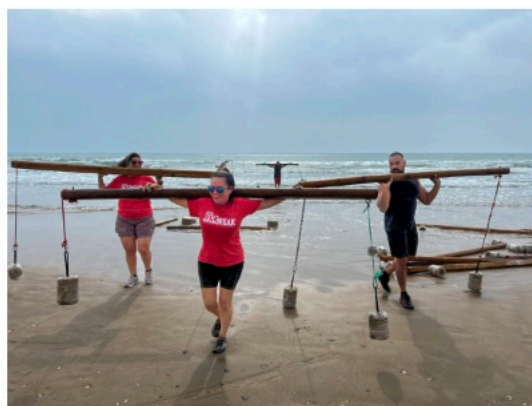

FOR IMMEDIATE RELEASE

The Annual Jailbreak Beach Escape Is Back on South Padre Island

SOUTH PADRE ISLAND, Texas, May 9, 2024 – Get ready to get dirty and have fun during the ultimate seaside fitness challenge at the annual Jailbreak Beach Escape, returning to South Padre Island May 18-19, 2024. Hosted at Clayton's Beach Bar & Grill, this exhilarating event combines adrenaline-pumping obstacle course challenges with a Texas-sized beach party, promising an unforgettable experience for participants and spectators alike.

“We’re excited to bring back the Jailbreak Beach Escape for another action-packed weekend of fun and adventure,” said Blake Henry, Visit South Padre Island Executive Director. “This event embodies the spirit of South Padre Island - adventurous, vibrant, and unforgettable.”

The Jailbreak Beach Escape has cemented its reputation as a must-attend, drawing fitness enthusiasts and seaside adventurers from near and far. The race will feature multiple waves on Saturday, May 18, and Sunday, May 19, with the first kicking off at 8:30 a.m. at Clayton’s Beach Bar & Grill. Following the race, participants and spectators will converge with live music, delicious food, refreshing drinks, and the company of fellow adventurers.

To learn more or register, please visit the event's website at runthejailbreak.com. For more information on South Padre Island, head to www.sopadre.com.

###

About South Padre Island

With miles of pristine shoreline and clear emerald water, South Padre Island is Texas' only tropical island paradise. Calm weather and more than 300 days of sunshine make South Padre Island a year-round destination offering a variety of nature tourism attractions, water sports, and activities for the entire family. For more information, visit www.sopadre.com.

###