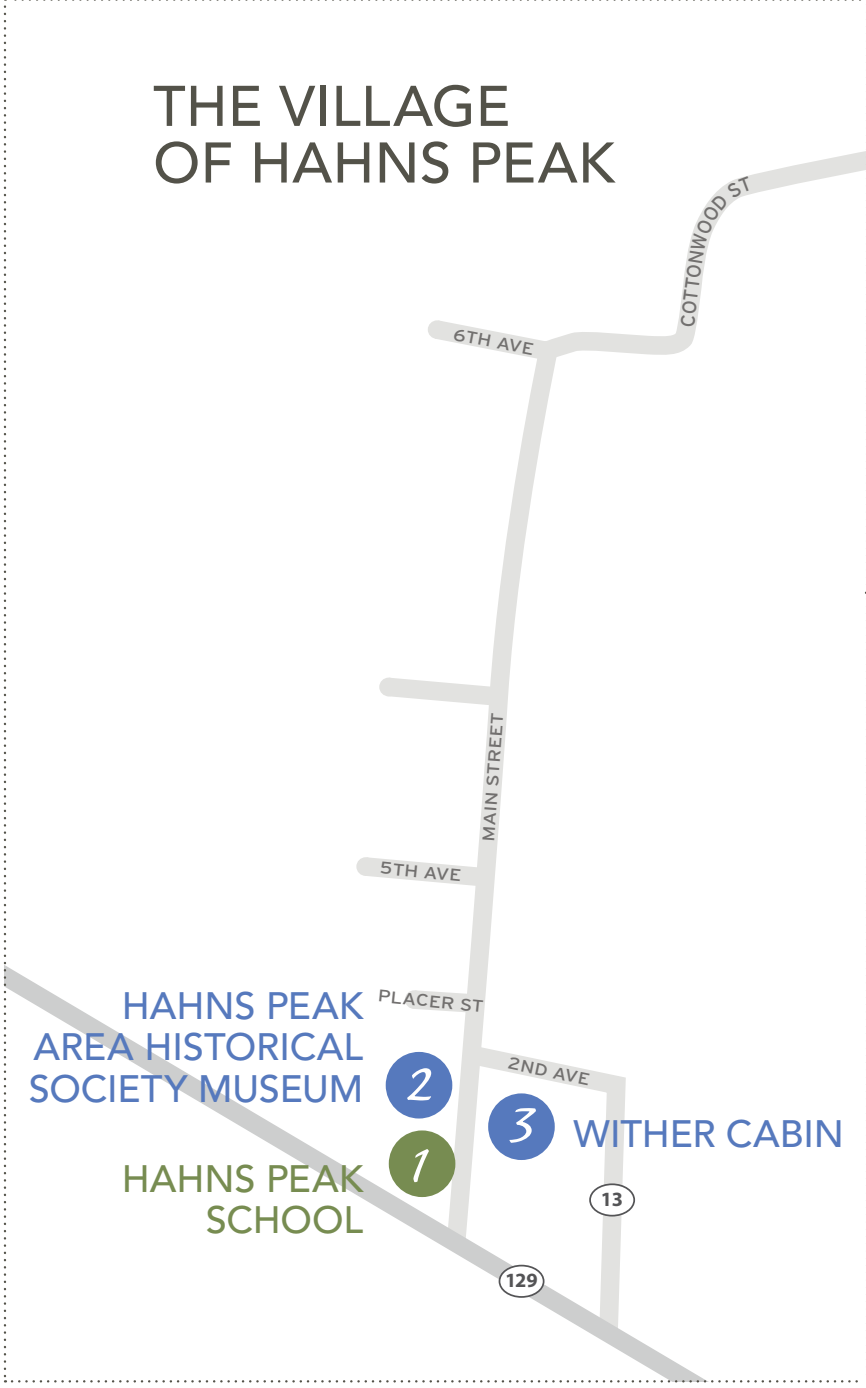

THE VILLAGE OF HAHNS PEAK

5 COLUMBINE

7 miles from Village of Hahns Peak

* Hahns Peak
10,744 Elevation

THE VILLAGE OF HAHNS PEAK

Steamboat Lake
Visitor Center

STEAMBOAT LAKE

Pearl Lake
State Park

CLARK

7.6 miles to
Hahns Peak

▼ To Steamboat Springs
via HWY 40

LEGEND

- National Register of Historic Places and State Register of Historic Properties