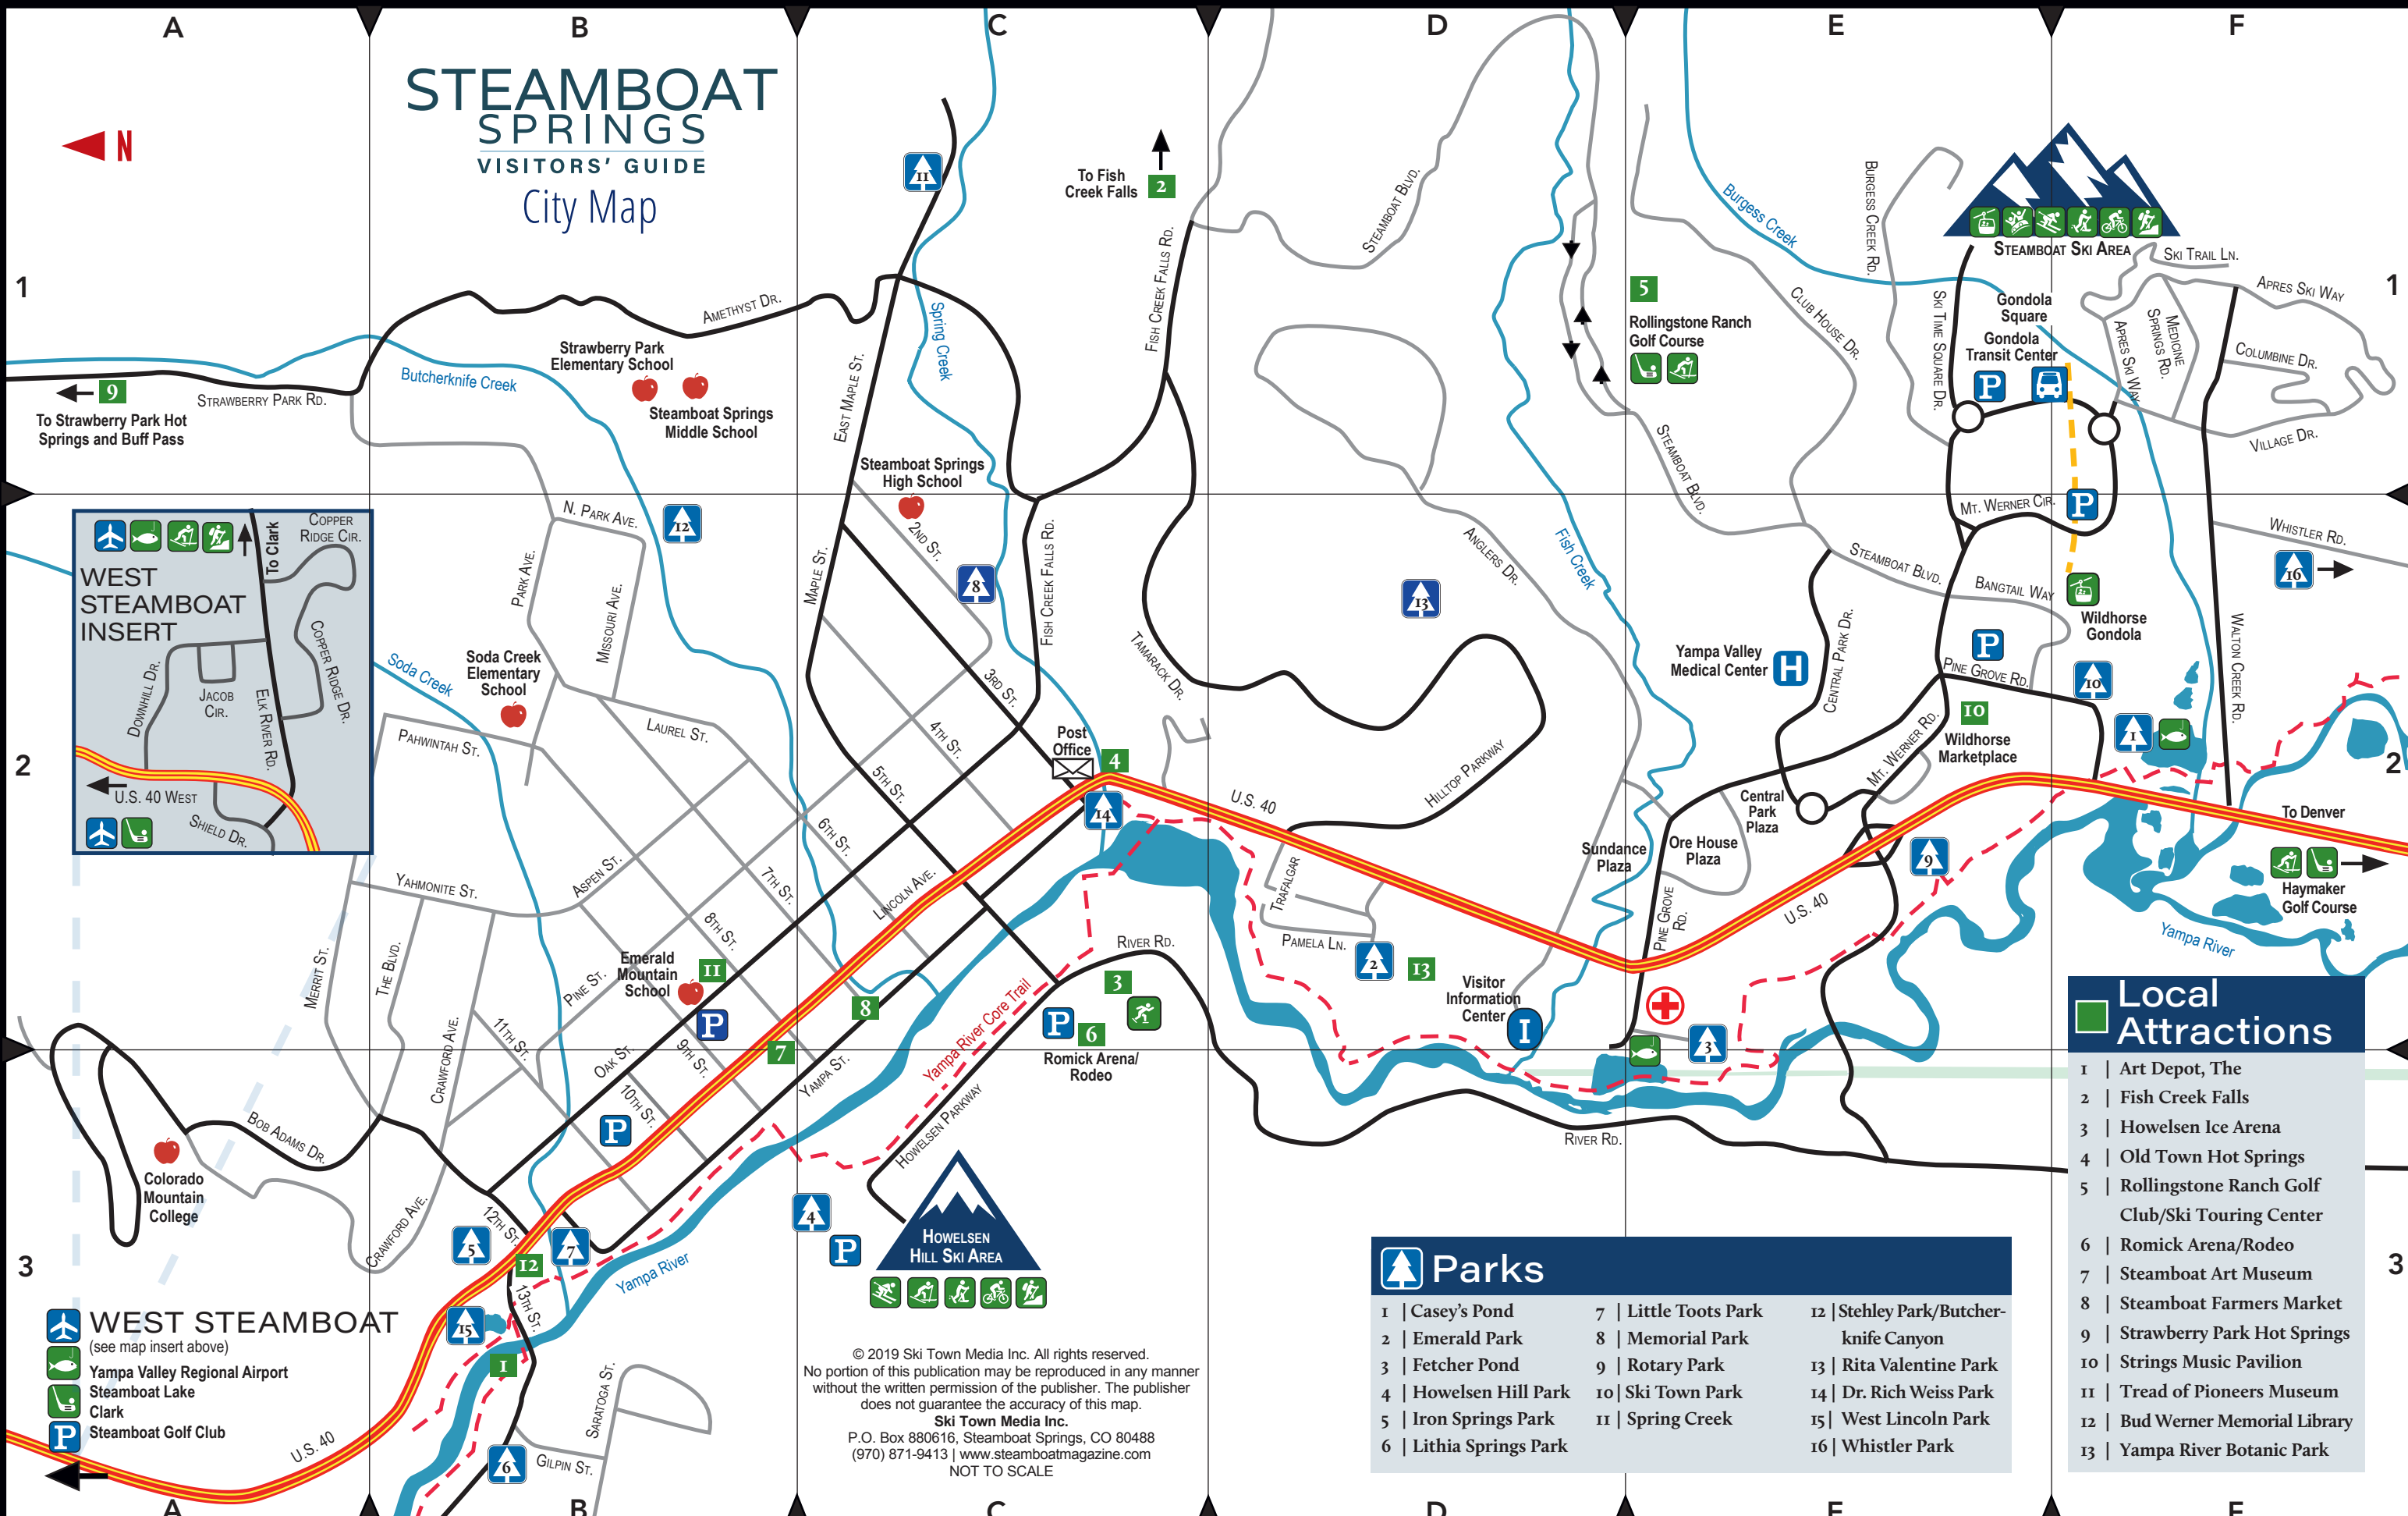

STEAMBOAT SPRINGS VISITORS' GUIDE City Map

WEST STEAMBOAT INSERT

Map showing streets: DOWNHILL DR., JACOB CIR., SHIELD DR., COPPER RIDGE CIR., ELY RIVER RD., U.S. 40 WEST.

WEST STEAMBOAT

(see map insert above)

- Yampa Valley Regional Airport
- Steamboat Lake
- Clark
- Steamboat Golf Club

Local Attractions

- 1 | Art Depot, The
- 2 | Fish Creek Falls
- 3 | Howelsen Ice Arena
- 4 | Old Town Hot Springs
- 5 | Rollingstone Ranch Golf Club/Ski Touring Center
- 6 | Romick Arena/Rodeo
- 7 | Steamboat Art Museum
- 8 | Steamboat Farmers Market
- 9 | Strawberry Park Hot Springs
- 10 | Strings Music Pavilion
- 11 | Tread of Pioneers Museum
- 12 | Bud Werner Memorial Library
- 13 | Yampa River Botanic Park

Parks

- 1 | Casey's Pond
- 2 | Emerald Park
- 3 | Fetcher Pond
- 4 | Howelsen Hill Park
- 5 | Iron Springs Park
- 6 | Lithia Springs Park
- 7 | Little Toots Park
- 8 | Memorial Park
- 9 | Rotary Park
- 10 | Ski Town Park
- 11 | Spring Creek
- 12 | Stehley Park/Butcherknife Canyon
- 13 | Rita Valentine Park
- 14 | Dr. Rich Weiss Park
- 15 | West Lincoln Park
- 16 | Whistler Park

© 2019 Ski Town Media Inc. All rights reserved. No portion of this publication may be reproduced in any manner without the written permission of the publisher. The publisher does not guarantee the accuracy of this map.