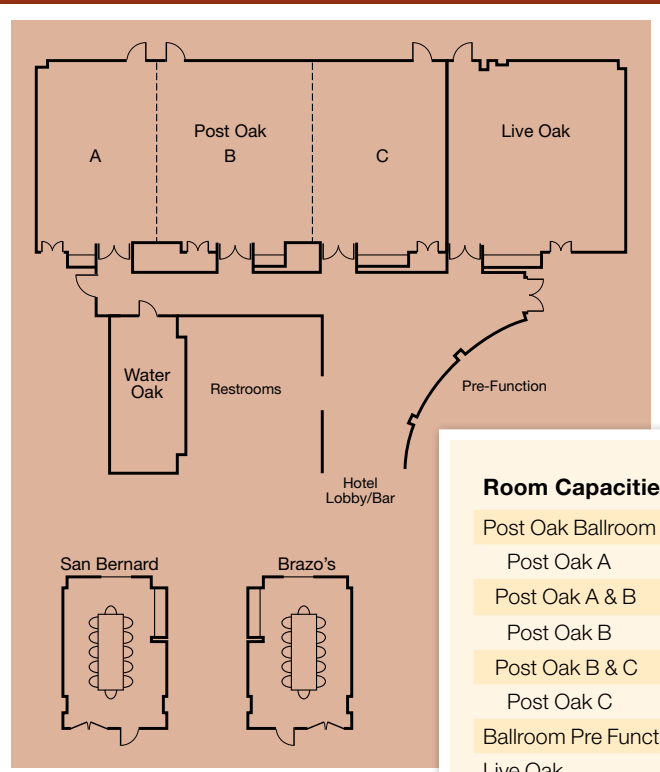

**Hilton Garden Inn Houston/
Sugar Land**

722 Bonaventure Way
Sugar Land, Texas 77479
Tel: 281-491-7777
Fax: 281-491-7711
houstonsugarland.hgi.com

Reservations

HGI.com
1-877-STAY-HGI

Room Capacities

	Area (ft.)	Dimensions	Class-room	Theater	Banquet	Reception	Conference	U-shape	H-Square
Post Oak Ballroom	2,590	35 x 74 x 12'	120	200	144	200	—	51	60
Post Oak A	735	35 x 21 x 12'	30	60	48	60	24	24	30
Post Oak A & B	1,715	35 x 49 x 12'	60	90	108	120	—	39	54
Post Oak B	980	35 x 28 x 12'	45	50	72	—	24	27	36
Post Oak B & C	1,855	35 x 53 x 12'	60	90	108	120	—	39	54
Post Oak C	875	35 x 25 x 12'	36	60	54	—	24	24	30
Ballroom Pre Function	1,824	12 x 23 x 12'	—	—	—	75	—	—	—
Live Oak	1,056	32 x 33 x 12'	60	80	81	—	30	30	36
Water Oak	392	28 x 14 x 11'	12	30	27	—	14	15	18
Brazo's Boardroom	384	24 x 16 x 10'	—	—	—	—	12	—	—
San Bernard Boardroom	384	24 x 16 x 10'	—	—	—	—	12	—	—

**Meetings & Special Events
Made Easy**

Our online Event Planning Tools give you control over your event:

View the current number of reserved rooms, make group reservations, plus view, download and print a guest reservations list at www.hgi.com/glm

Create your own seating styles/arrangements at www.hgi.com/floorplans

Build personalized group web pages that display your event details, maps, directions and enable guest reservations with your special rate at www.hgi.com/pog

For your next meeting, call Hilton Direct® at 1-800-321-3232 or the hotel direct at 281-491-7777 or visit houstonsugarland.hgi.com.