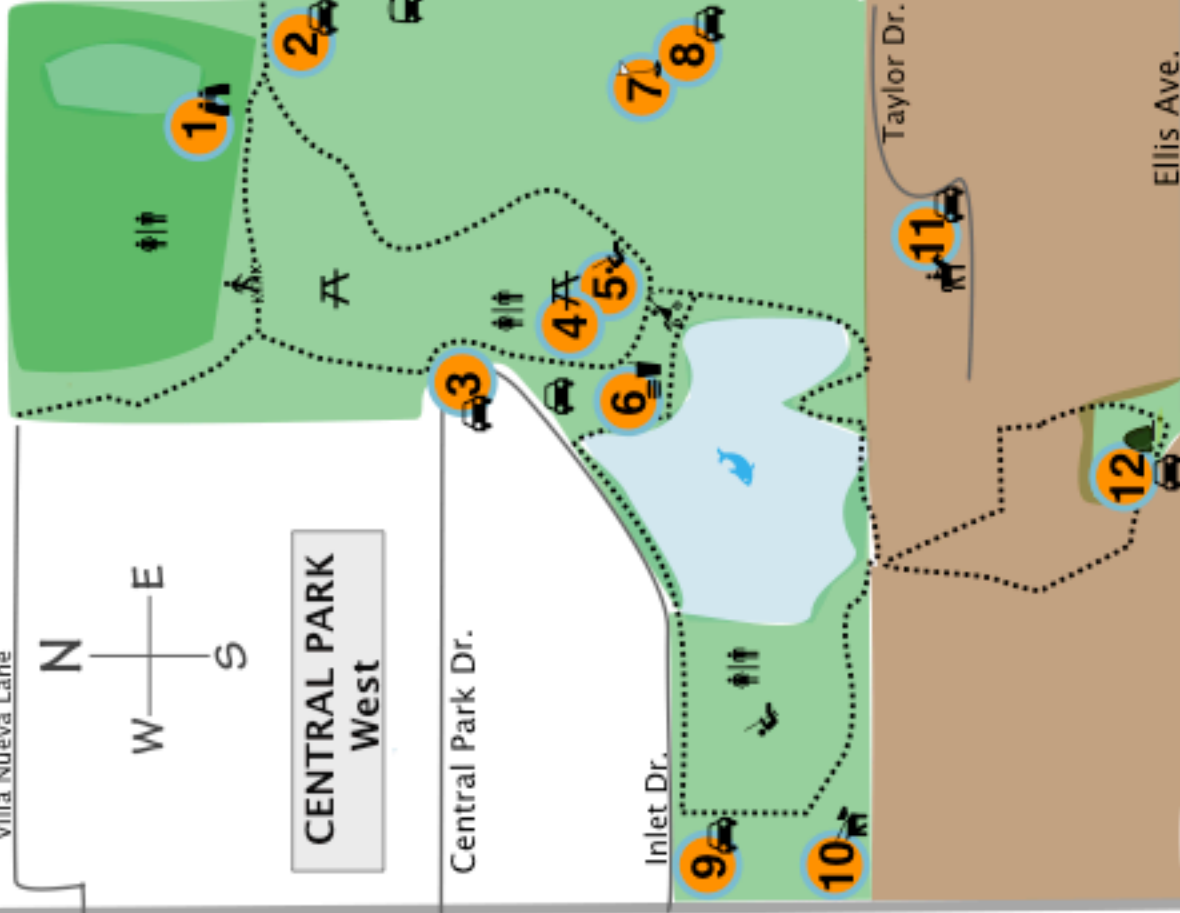

Slater Avenue

Huntington Beach Central Park / Secret Garden

West and East divided by Goldenwest Street
18000 Goldenwest Street

Your Safety is Your Responsibility
© OpenStreetMap contributors

Villa Nueva Lane

CENTRAL PARK West

Central Park Dr.

Goldenwest Street

Edwards Street

CENTRAL PARK West

- 1 Shipley Nature Center
- 2 Parking
- 3 Parking
- 4 Covered Picnic Area
- 5 Playground
- 6 Kathy May's Restaurant
- 7 Frisbee Golf Course
- 8 Parking
- 9 Parking
- 10 Dog Park
- 11 Equestrian Center
- 12 Urban Forest

CENTRAL PARK East

- 1 Parking
- 2 Playground
- 3 Park Bench Cafe
- 4 Band Stage
- 5 Amphitheater
- 6 Adventure Play (summer)
- 7 SECRET GARDEN
- 8 Central Library
- 9 Playhouse Theater
- 10 Sports Fields / Parking

Gothard Street

CENTRAL PARK East

Talbert Ave.

Secret Garden

ACCESSING GARDEN FROM LIBRARY

GOTHARD ST.
GRASS AREA
TRAIL
WALK ON GRASS
EMPLOYEE PARKING
Central Park Library
7111 Talbert Ave.
Library Entrance
STAIRS
FOUNTAIN
TALBERT AVE.
GOLDENWEST ST.