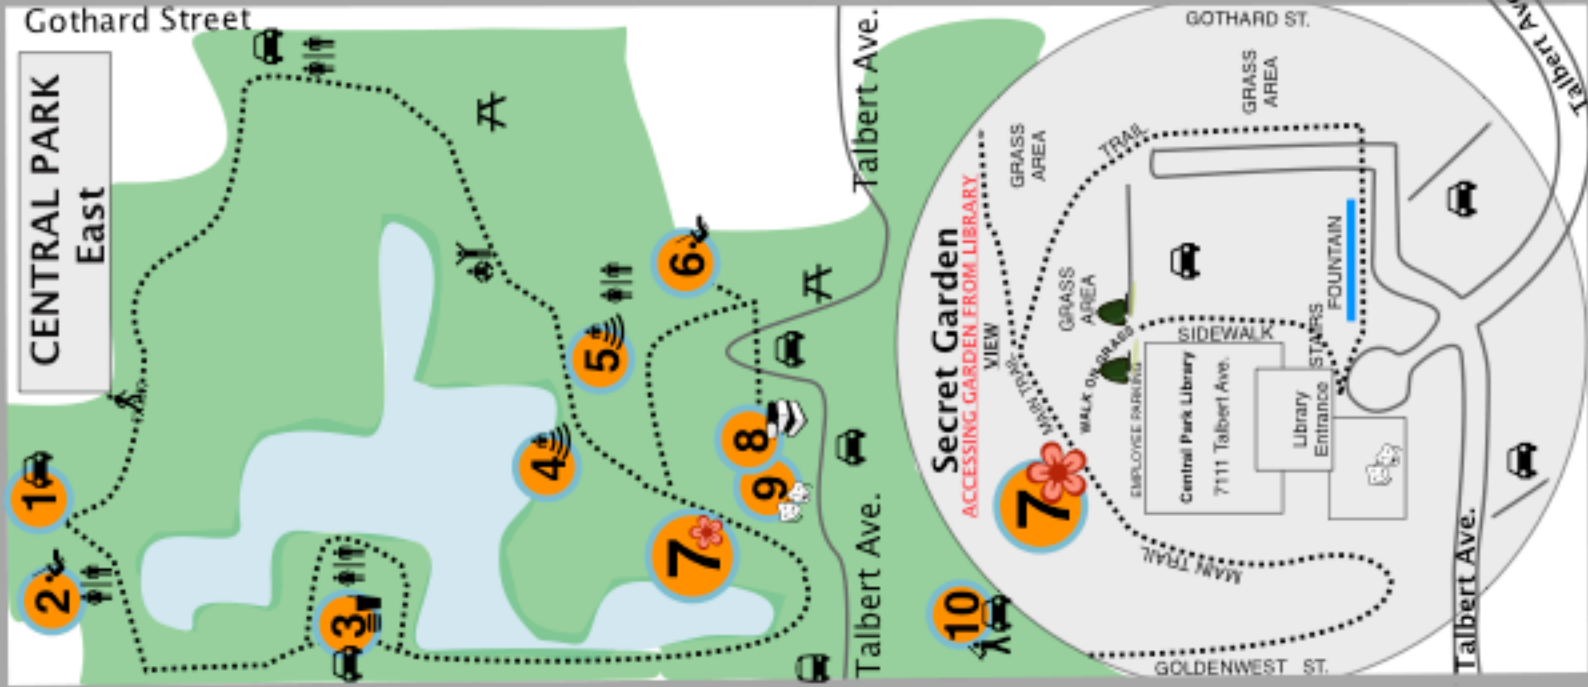

Slater Avenue

Huntington Beach Central Park / Secret Garden

West and East divided by Goldenwest Street
18000 Goldenwest Street

Your Safety is Your Responsibility
© OpenStreetMap contributors

Villa Nueva Lane

CENTRAL PARK West

Central Park Dr.

Goldenwest Street

Edwards Street

CENTRAL PARK West

- 1 Shipley Nature Center
- 2 Parking
- 3 Parking
- 4 Covered Picnic Area
- 5 Playground
- 6 Kathy May's Restaurant
- 7 Frisbee Golf Course
- 8 Parking
- 9 Parking
- 10 Dog Park
- 11 Equestrian Center
- 12 Urban Forest

CENTRAL PARK East

- 1 Parking
- 2 Playground
- 3 Park Bench Cafe
- 4 Band Stage
- 5 Amphitheater
- 6 Adventure Play (summer)
- 7 SECRET GARDEN
- 8 Central Library
- 9 Playhouse Theater
- 10 Sports Fields / Parking

Gothard Street

CENTRAL PARK East

Talbert Ave.

Secret Garden

ACCESSING GARDEN FROM LIBRARY

GOTHARD ST.
GRASS AREA
TRAIL
WALK ON GRASS
EMPLOYEE PARKING
Central Park Library
7111 Talbert Ave.
Library Entrance
STAIRS
FOUNTAIN
TALBERT AVE.
GOLDENWEST ST.