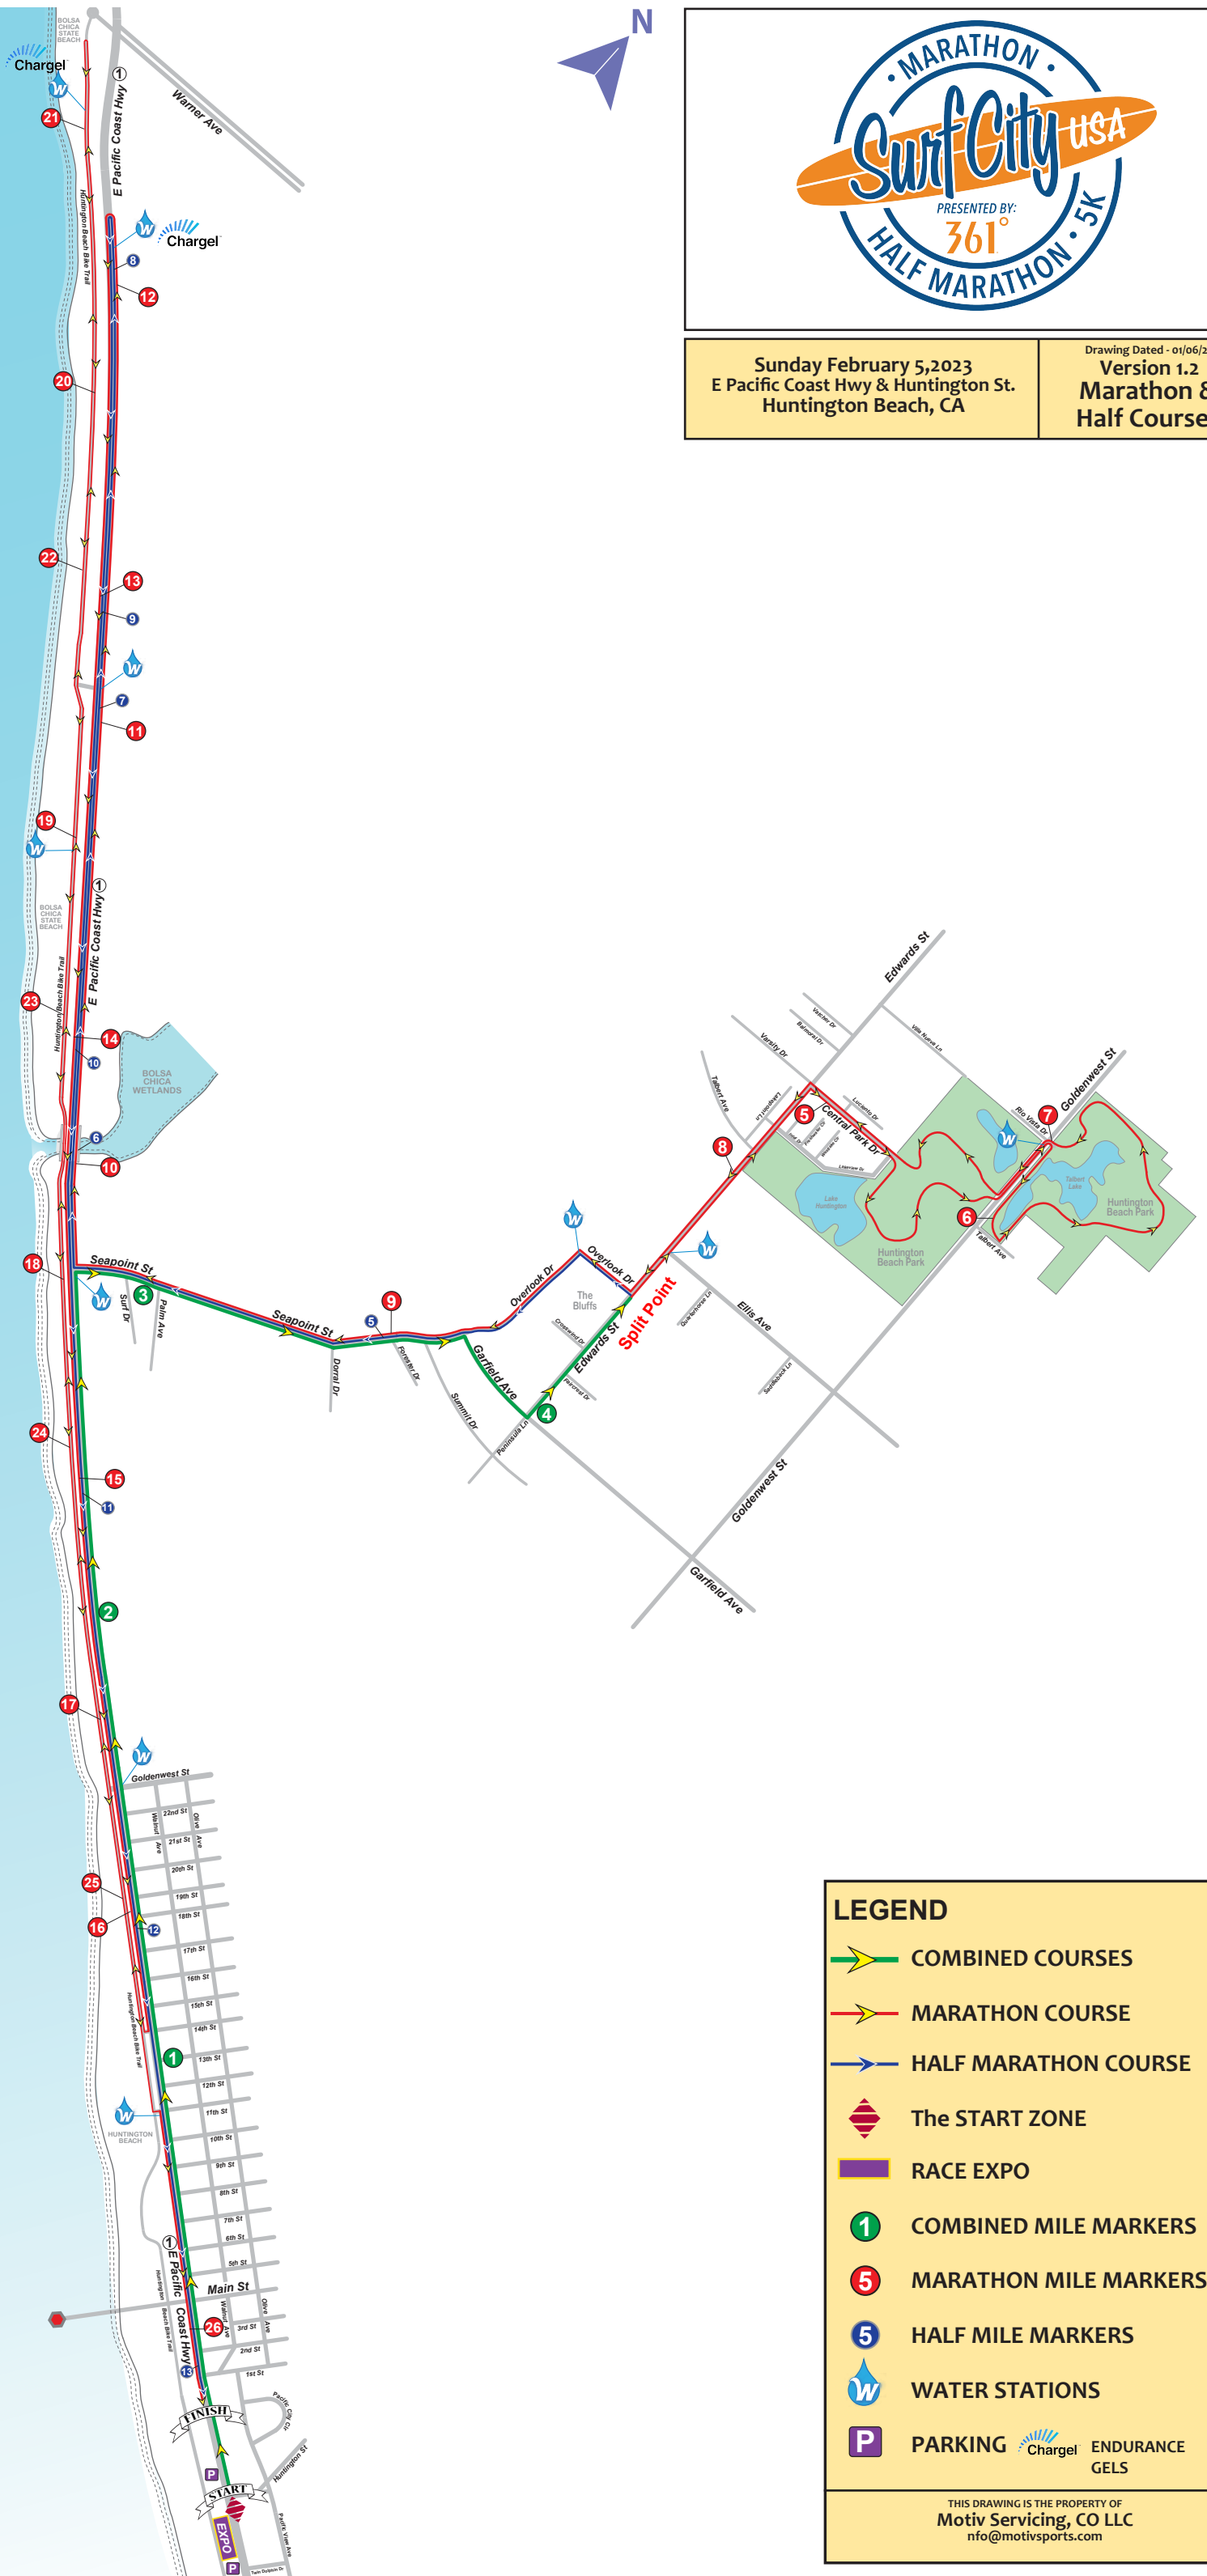

Sunday February 5, 2023
E Pacific Coast Hwy & Huntington St.
Huntington Beach, CA

Drawing Dated - 01/06/20
Version 1.2
Marathon & Half Courses

LEGEND

- COMBINED COURSES
- MARATHON COURSE
- HALF MARATHON COURSE
- The START ZONE
- RACE EXPO
- COMBINED MILE MARKERS
- MARATHON MILE MARKERS
- HALF MILE MARKERS
- WATER STATIONS
- PARKING ENDURANCE GELS