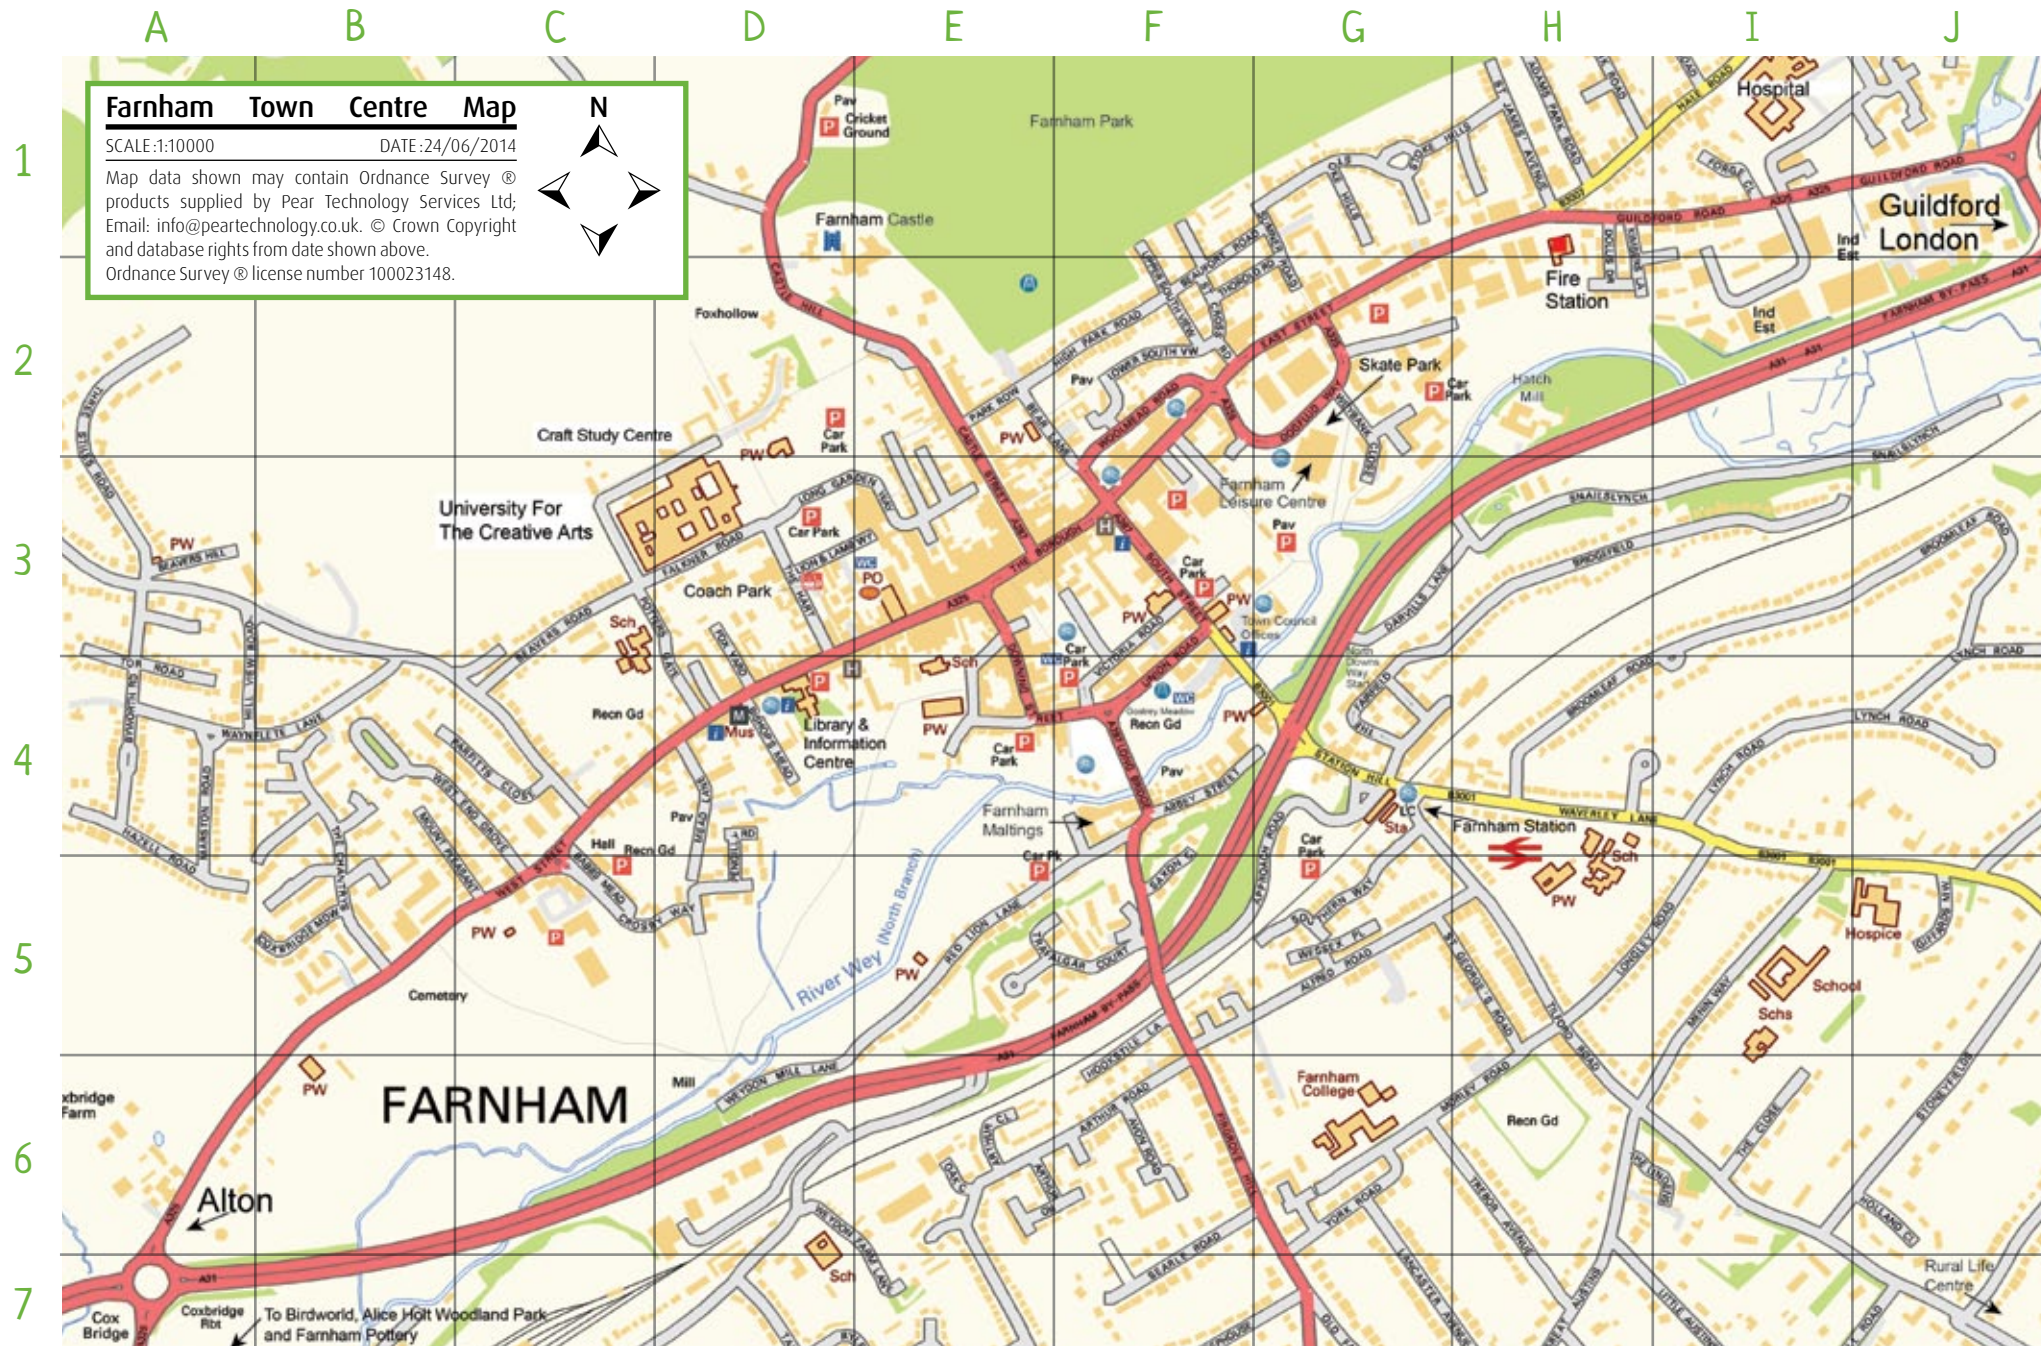

Farnham Town Map

Farnham Town Centre Map
SCALE:1:10000 DATE:24/06/2014
Map data shown may contain Ordnance Survey © products supplied by Pear Technology Services Ltd; Email: info@pearttechnology.co.uk. © Crown Copyright and database rights from date shown above. Ordnance Survey © license number 100023148.

Places of Interest (In Town)

- Adult Education Centre 4D
- Bishop's Meadow 5D
- Borelli Walk 3F
- Craft Study Centre 3D
- Farnham Castle 1D
- Farnham Cricket Club 1D
- Farnham Football Club 4D
- Farnham Hospital 1I
- Farnham Leisure Centre 2G
- Farnham Library 4D
- Farnham Maltings 4F
- Farnham Park, The Avenue 1F
- Farnham Skatepark 2G
- Farnham Station 4G
- Farnham Town Council Offices 3G
- Gostrey Meadow 4F
- Information Point (Mercure Farnham Bush Hotel) 3F
- James Hockey Gallery 3D
- Museum of Farnham 4D
- New Ashgate Gallery 4E
- North Downs Way trail start 4G
- Post Office 3E
- St Andrew's Church 4E
- Vernon House (Surrey County Council registrar) 4D
- United Reform Church 3F
- University for the Creative Arts 3D
- Victoria Gardens 3F

Places of Interest (Out of Town)

- **North**
- Army Medical Services Museum, Aldershot
- Aldershot Military Museum
- Blackwater Valley
- **South**
- Frensham Ponds, Frensham
- Grayshott Pottery, Grayshott
- Hindhead and the Devils' Punchbowl
- Hollycombe Steam Museum, Liphook
- Ludshott Common, Grayshott
- Rural Life Centre, Tilford
- The Sculpture Park, Churt
- Watercress Line, Alton
- **East**
- Dapdune Wharf, Guildford
- Farncombe Boathouse, Farncombe
- Farnham Rugby Club
- Guildford Cathedral, Guildford
- Hogs Back Brewery, Runfold
- The Lightbox, Woking
- Waverley Abbey, Farnham
- Watts Gallery, Compton
- **West**
- Alice Holt and Go Ape, Bucks Horn Oak
- Birdworld, Wrecclesham
- Farnham Pottery, Wrecclesham

Key to Map

	.....Car Park		.....Museum
	.....Children's Play Area		.....Post Office
	.....Coach Park		.....Public Toilets
	.....Cycle Racks		.....Visitor Information Point
	.....Hotel		.....Place of Worship