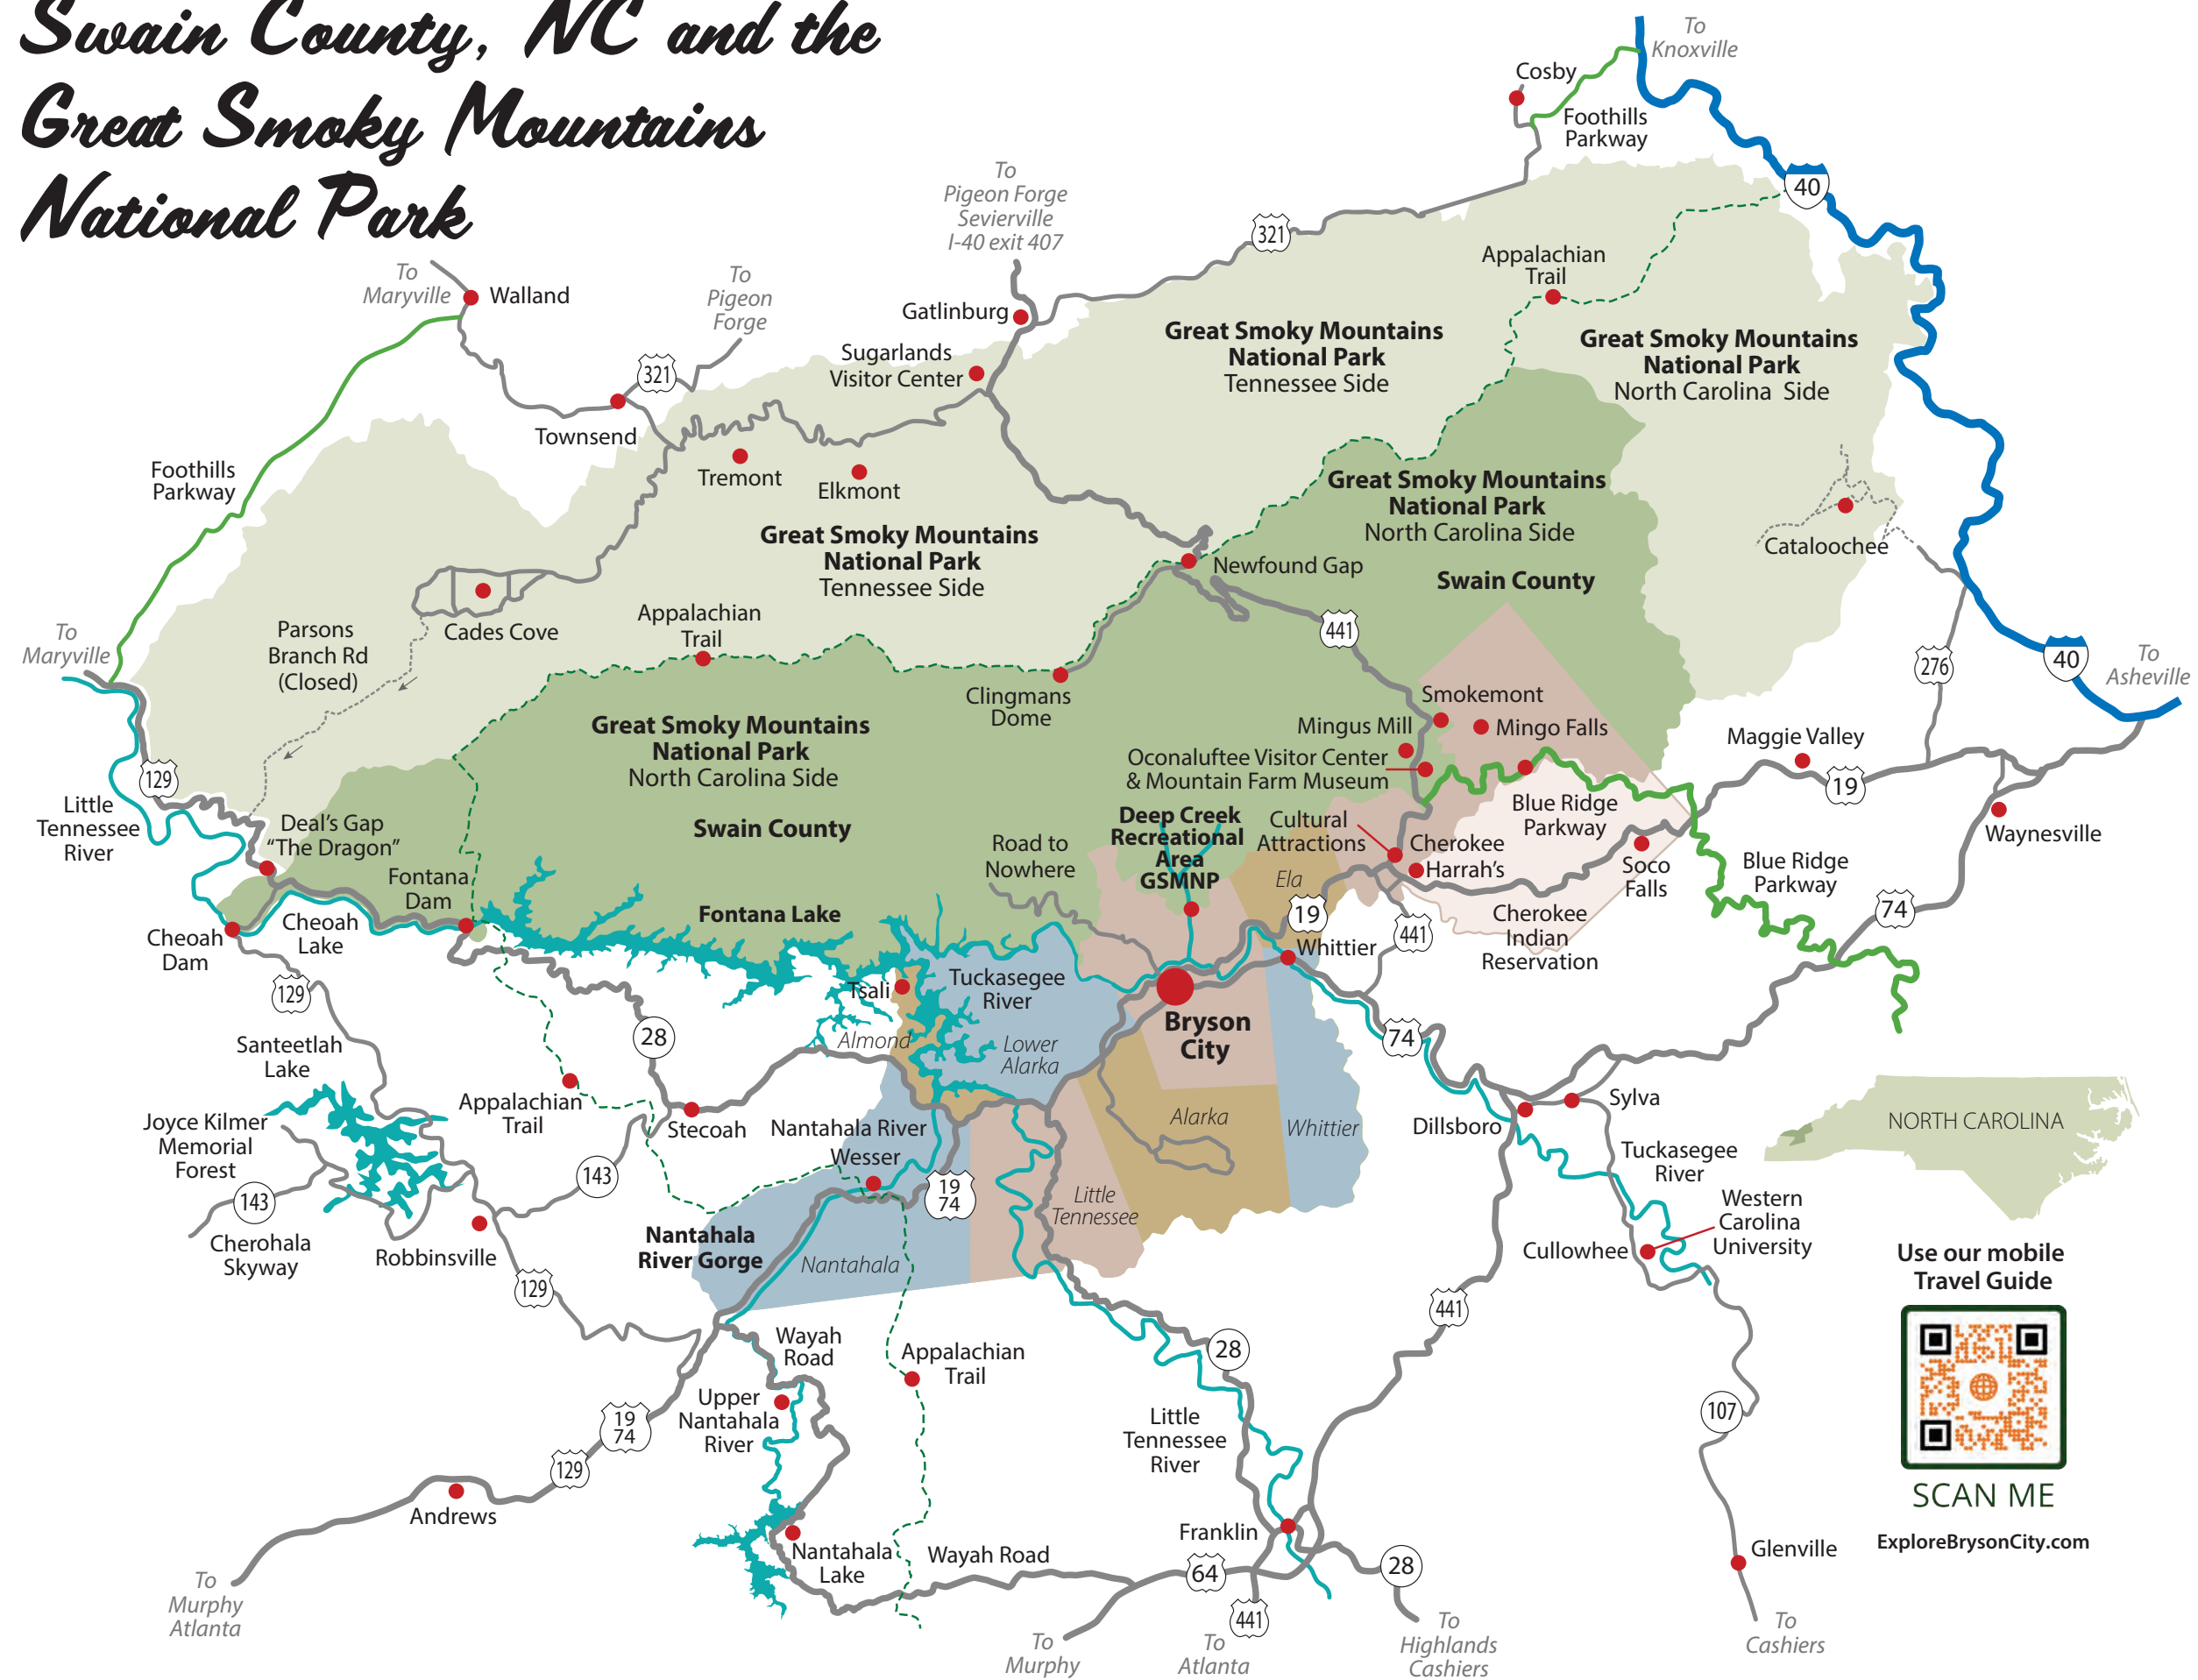

Swain County, NC and the Great Smoky Mountains National Park

Use our mobile Travel Guide

SCAN ME

ExploreBrysonCity.com