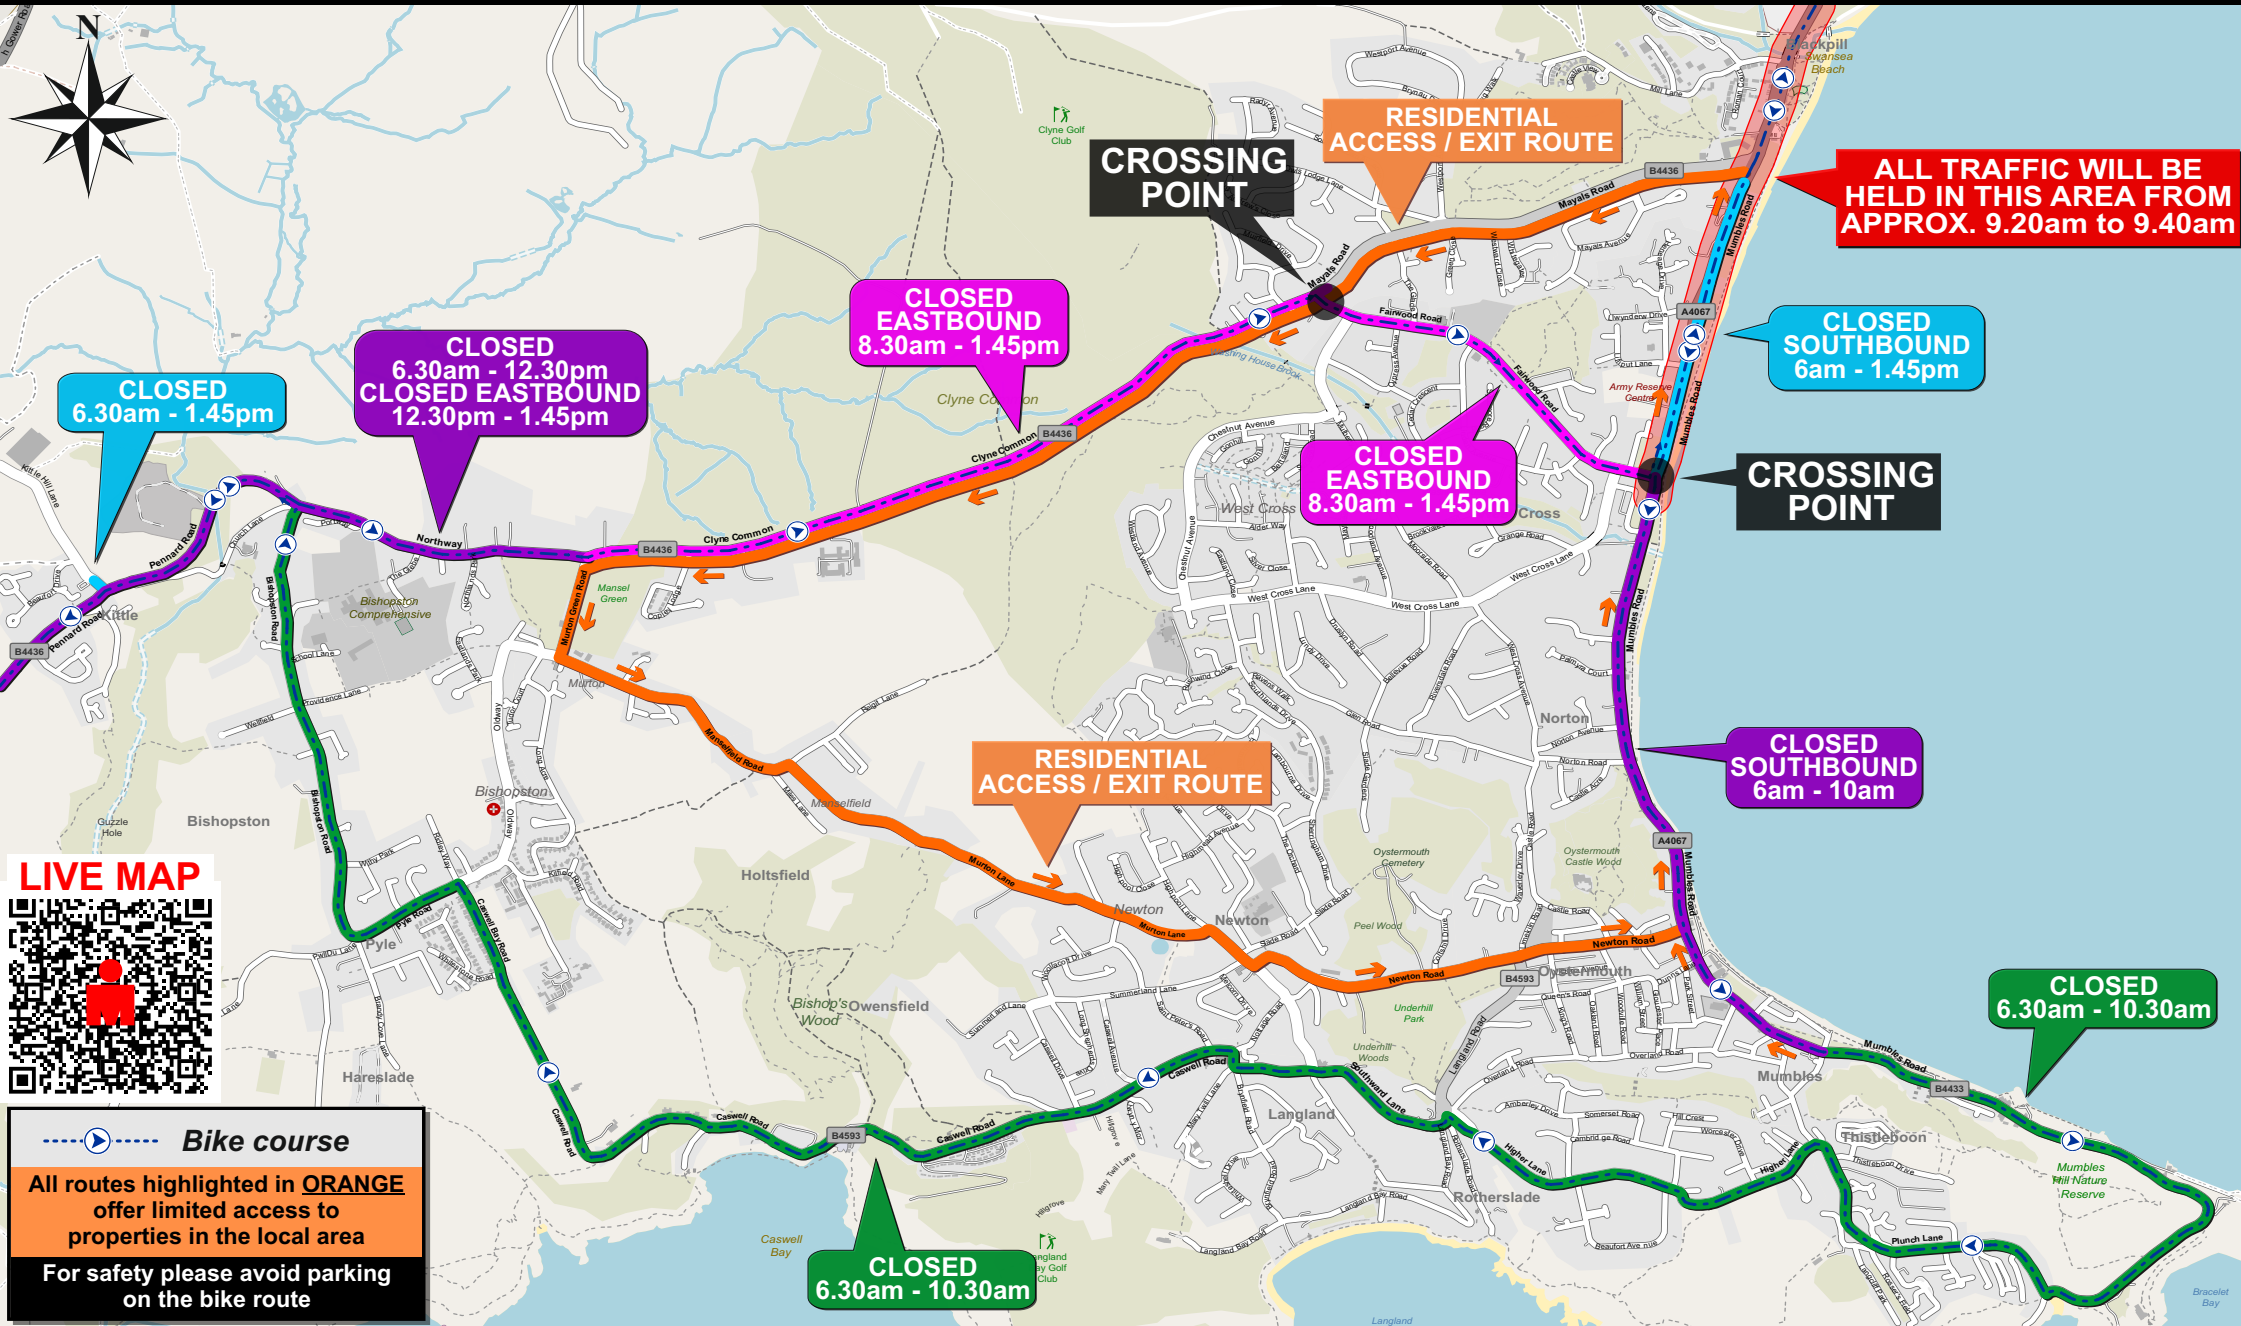

# MUMBLES ACCESS OVERVIEW

## SUNDAY 12 JULY 2026

**Bike course**

All routes highlighted in **ORANGE** offer limited access to properties in the local area

For safety please avoid parking on the bike route