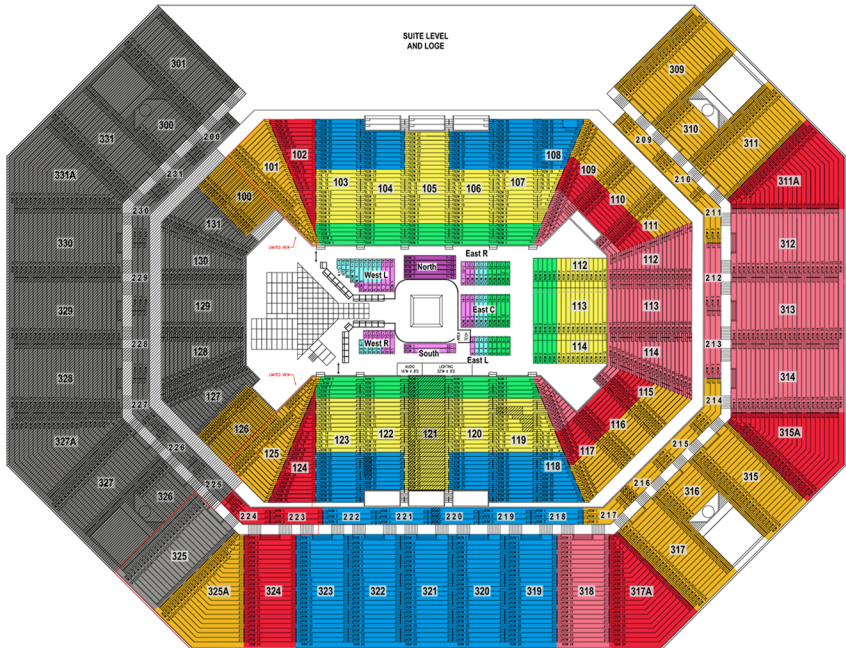

WWE SMACKDOWN
FRIDAY, SEPTEMBER 17
7:45 PM

- \$ 120.00**
- \$ 95.00**
- \$ 75.00**
- \$ 60.00**
- \$ 50.00**
- \$ 40.00**
- \$ 30.00**
- \$ 20.00**

Tickets are available at the **Thompson-Boling Arena Box Office**, online at KnoxvilleTickets.com or charge by phone at **(865) 656-4444** (Local) or **(877) 995-9961** (Toll Free).

THE SEATING CHART REFLECTS THE GENERAL LAYOUT FOR THIS EVENT AND IS SUBJECT TO CHANGE WITHOUT NOTICE.