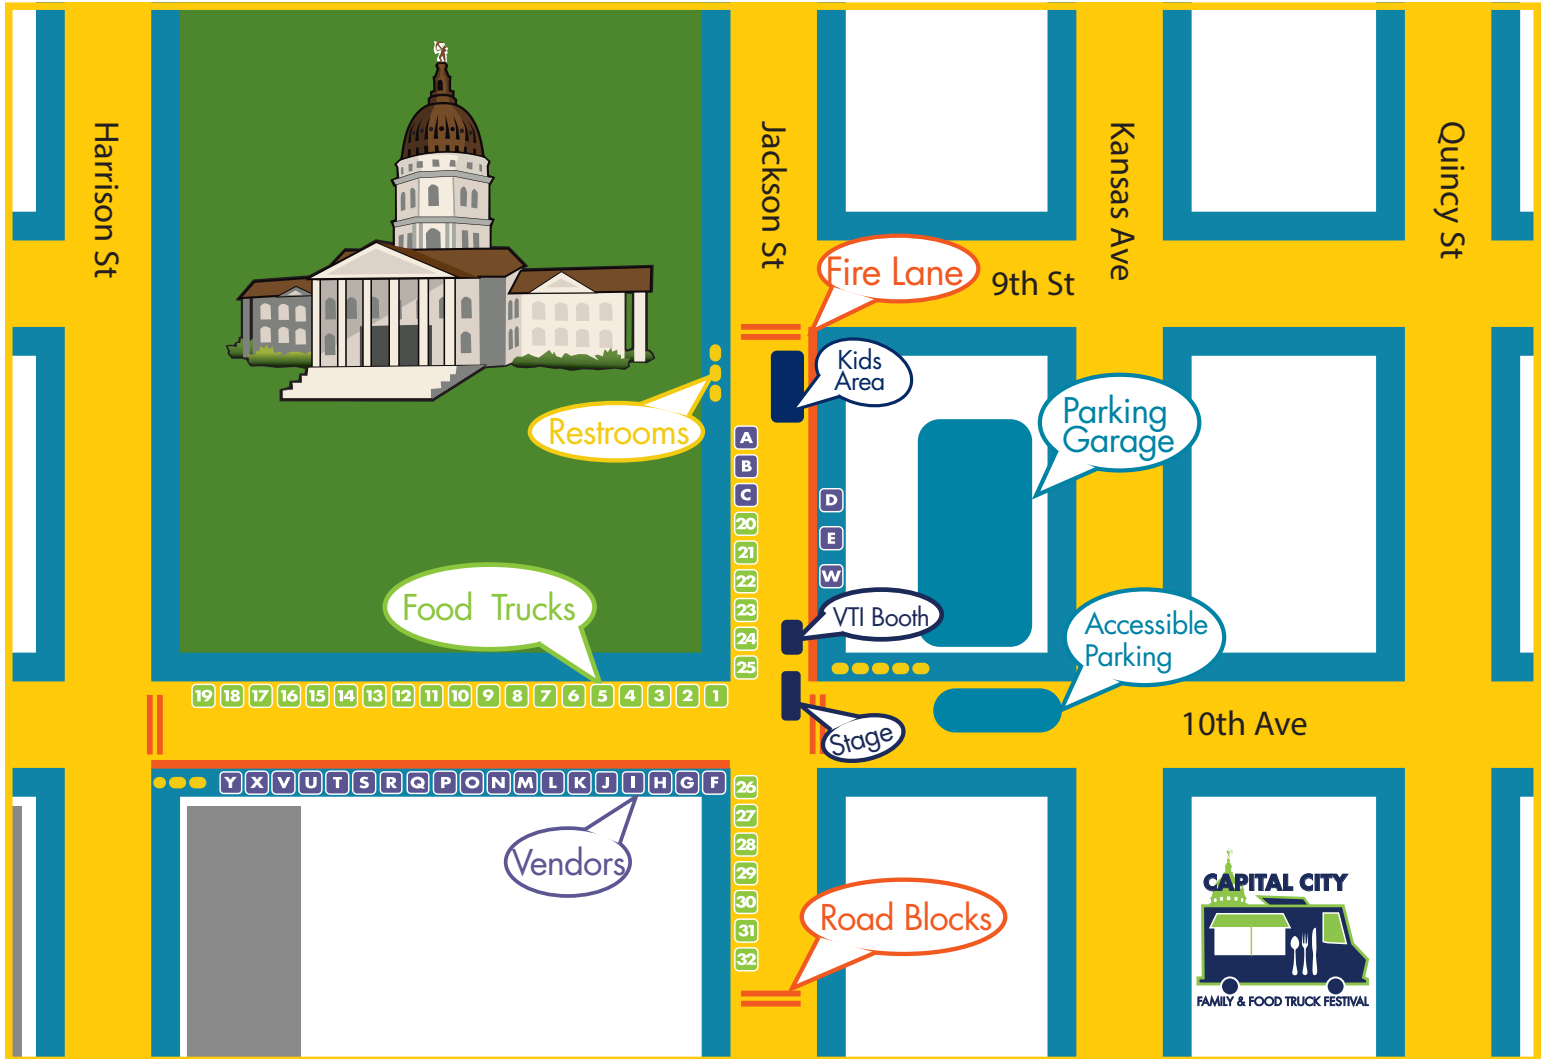

CAPITAL CITY FAMILY & FOOD TRUCK FESTIVAL

FOOD TRUCKS

- | | | | |
|-------------------------------------|---|---|-------------------------------------|
| 1 Bobby's Food Co | 9 Barbwire BBQ | 17 HyVee Cocina Mexican Food Truck | 25 Poppin' Squeeze |
| 2 PWA Islander Food & Bakery | 10 Not'cho Ordinary Taco | 18 KC Sweets | 26 JLG BBQ |
| 3 CoffeeCake KC | 11 Vee's BBQ | 19 Papa Murphy's | 27 Bop n' Bowl |
| 4 Taqueria Mexico Lindo | 12 Kona Ice | 20 Rainbow Ice | 28 Chunky Al's |
| 5 ChickHooven Swine BBQ | 13 Dry Creek Buffalo Co. Chuck Wagon | 21 KC Pinoy | 29 Tacos El Guitarron |
| 6 Mad Greek | 14 Los Toritos | 22 Torched Goddess | 30 Laurie's Short Stop North |
| 7 G's Jamaican Cuisine | 15 Mai's Noodle Express | 23 Front Door Catering | 31 Happy Hut |
| 8 Beavertails | 16 The Casual Foodie | 24 Poppin' Minis | 32 Tod's BBQ |

VENDORS

- | | | | |
|--|--------------------------------------|---------------------------------|------------------------------------|
| A Sky's the limit | G KTA | M About Face | S Misfits Revenge |
| B Book Mobile | H doTERRA Essential Oils | N Morning Light Kombucha | T Sunflower State Games |
| C HHHS | I Aunt Nancy's Face Art | O Snap Jewelry & Sewing | U Lula Roe Michelle Meddock |
| D Foundation for Aeronautical Education | J Essential Henna by V | P Sprint | V Thirty One Gifts |
| E Stan the Balloon Man | K Roden & Fields | Q Native Whisper | W Alpha Media |
| F Abraca & The Bubble Wizard | L Summerwinds Resort Services | R Color Street | X Hockey Team |
| | | | Y Paper Treasures |