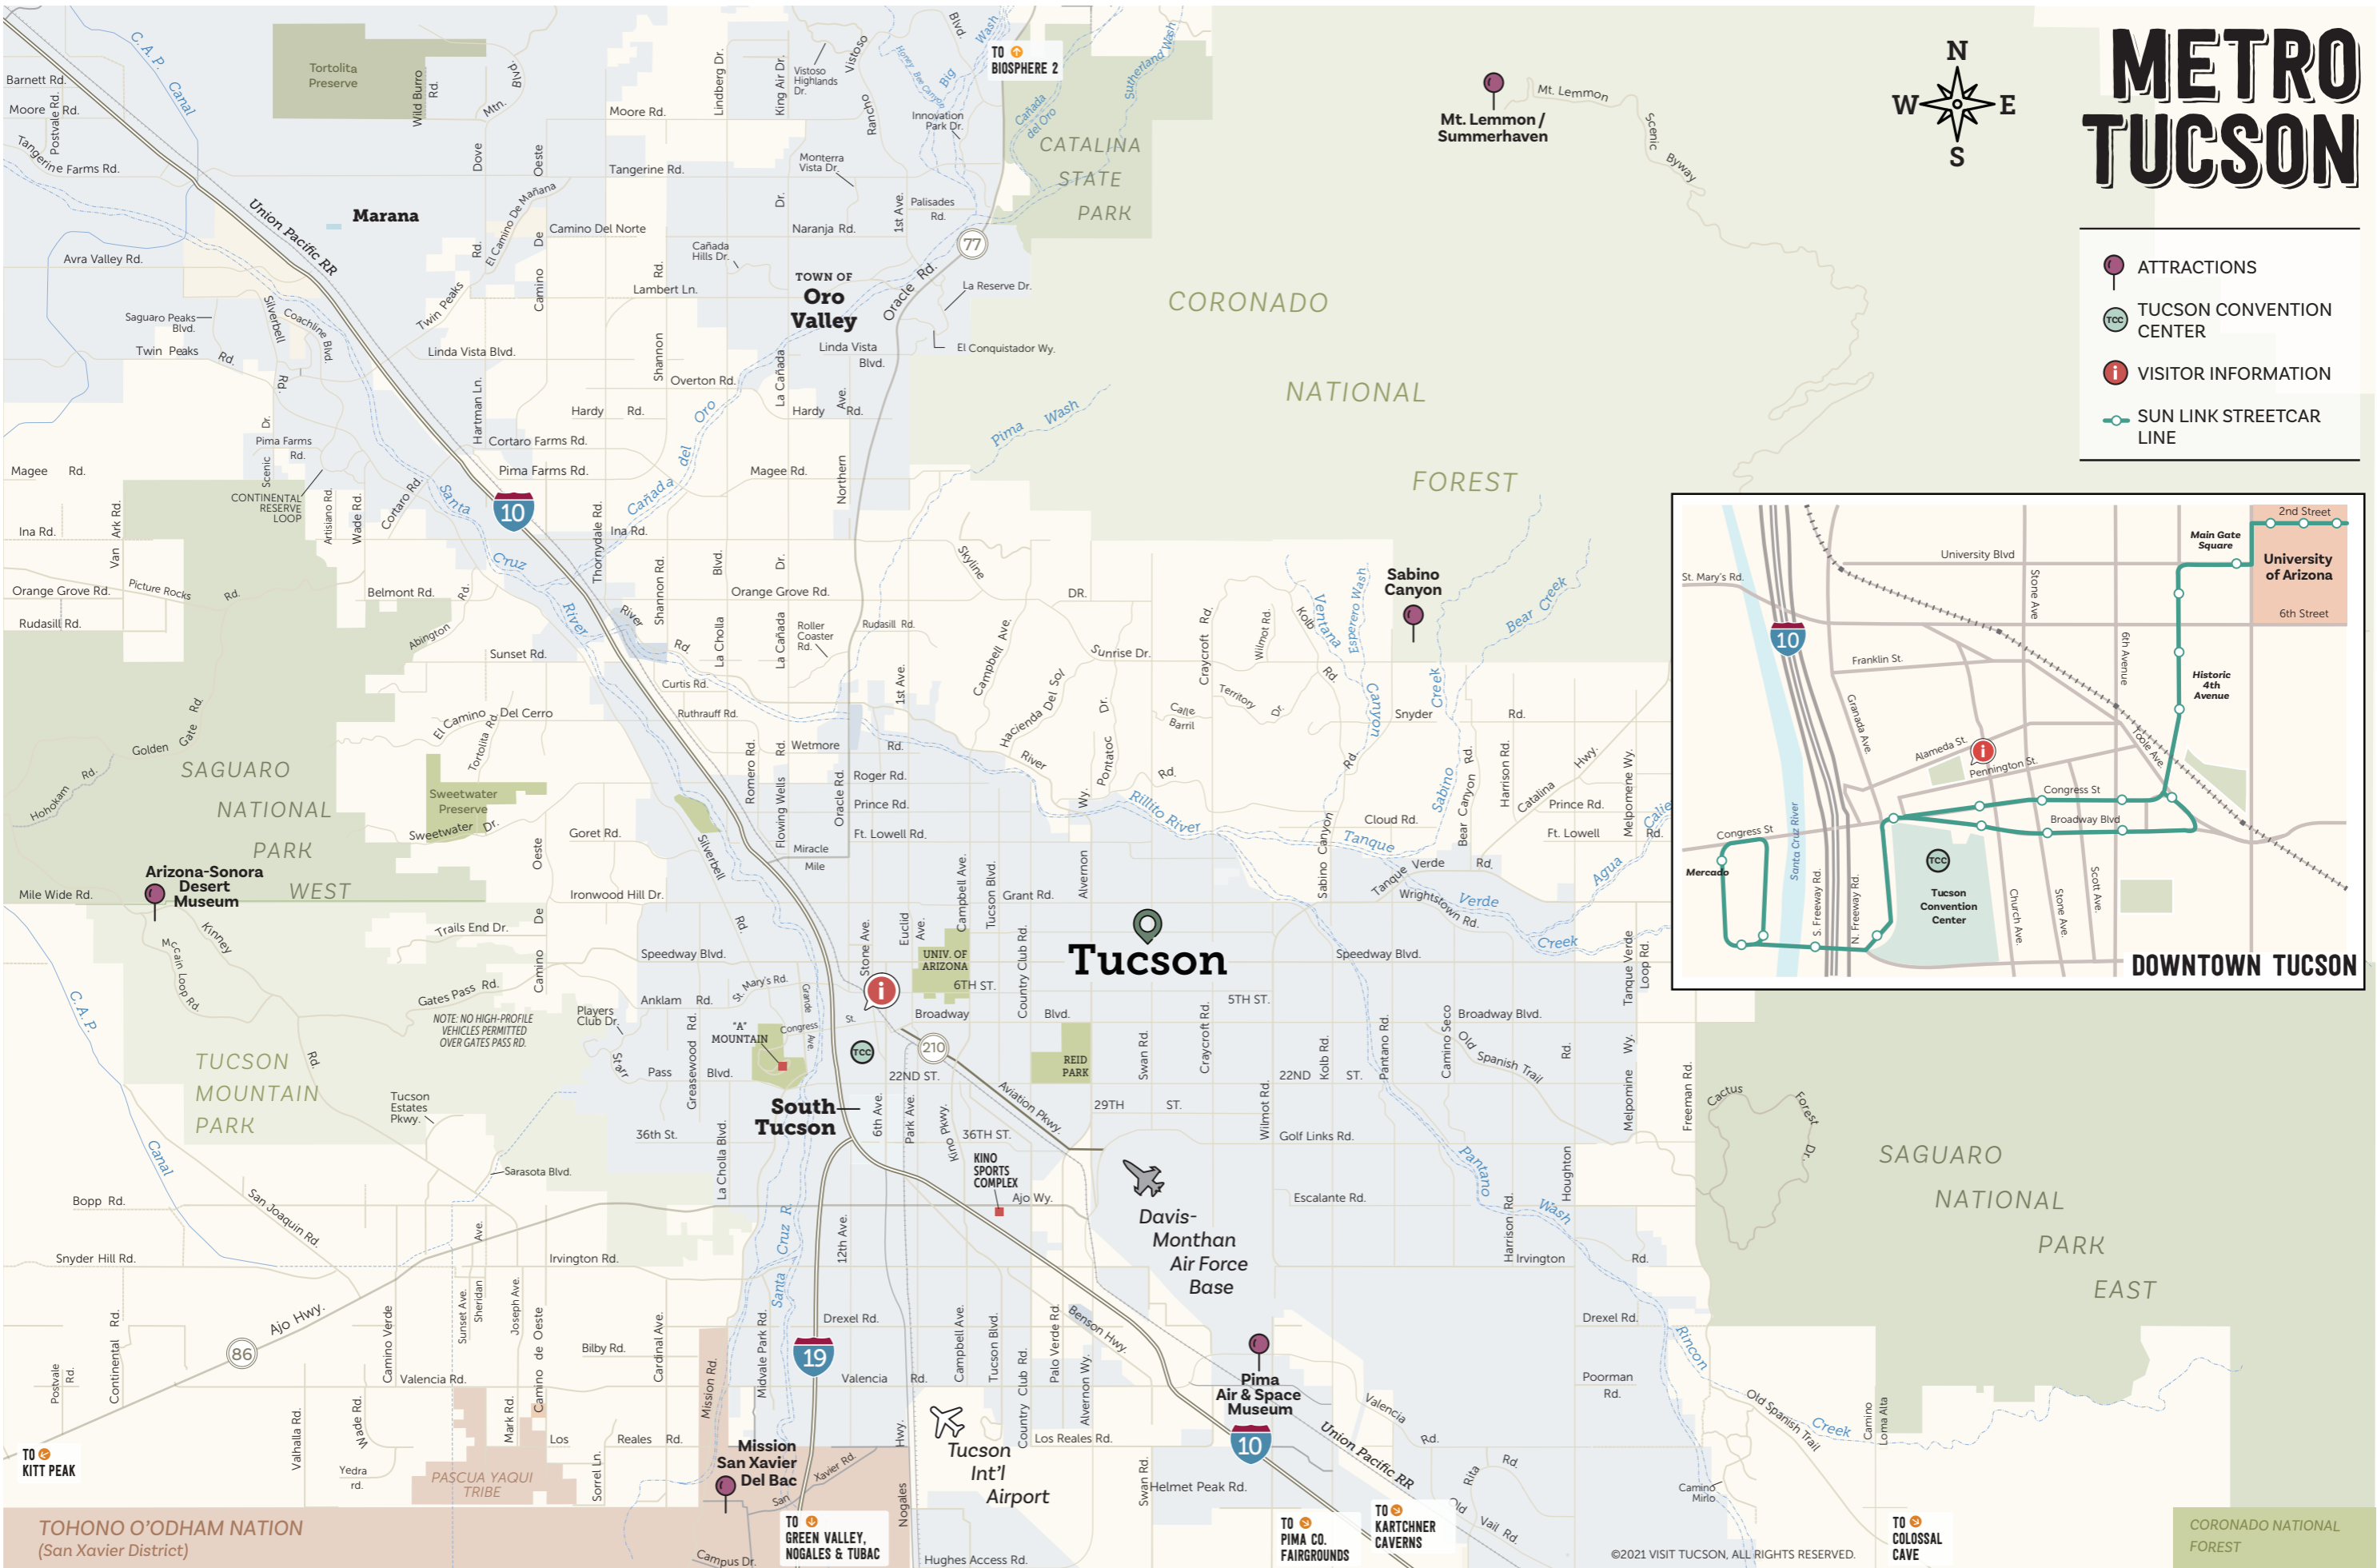

# METRO TUCSON

-  ATTRACTIONS
-  TUCSON CONVENTION CENTER
-  VISITOR INFORMATION
-  SUN LINK STREETCAR LINE

TOHONO O'ODHAM NATION  
(San Xavier District)

TO GREEN VALLEY,  
NOGALES & TUBAC

TO PIMA CO.  
FAIRGROUNDS

TO KARTCHNER  
CAVERNS

TO COLOSSAL  
CAVE

CORONADO NATIONAL  
FOREST