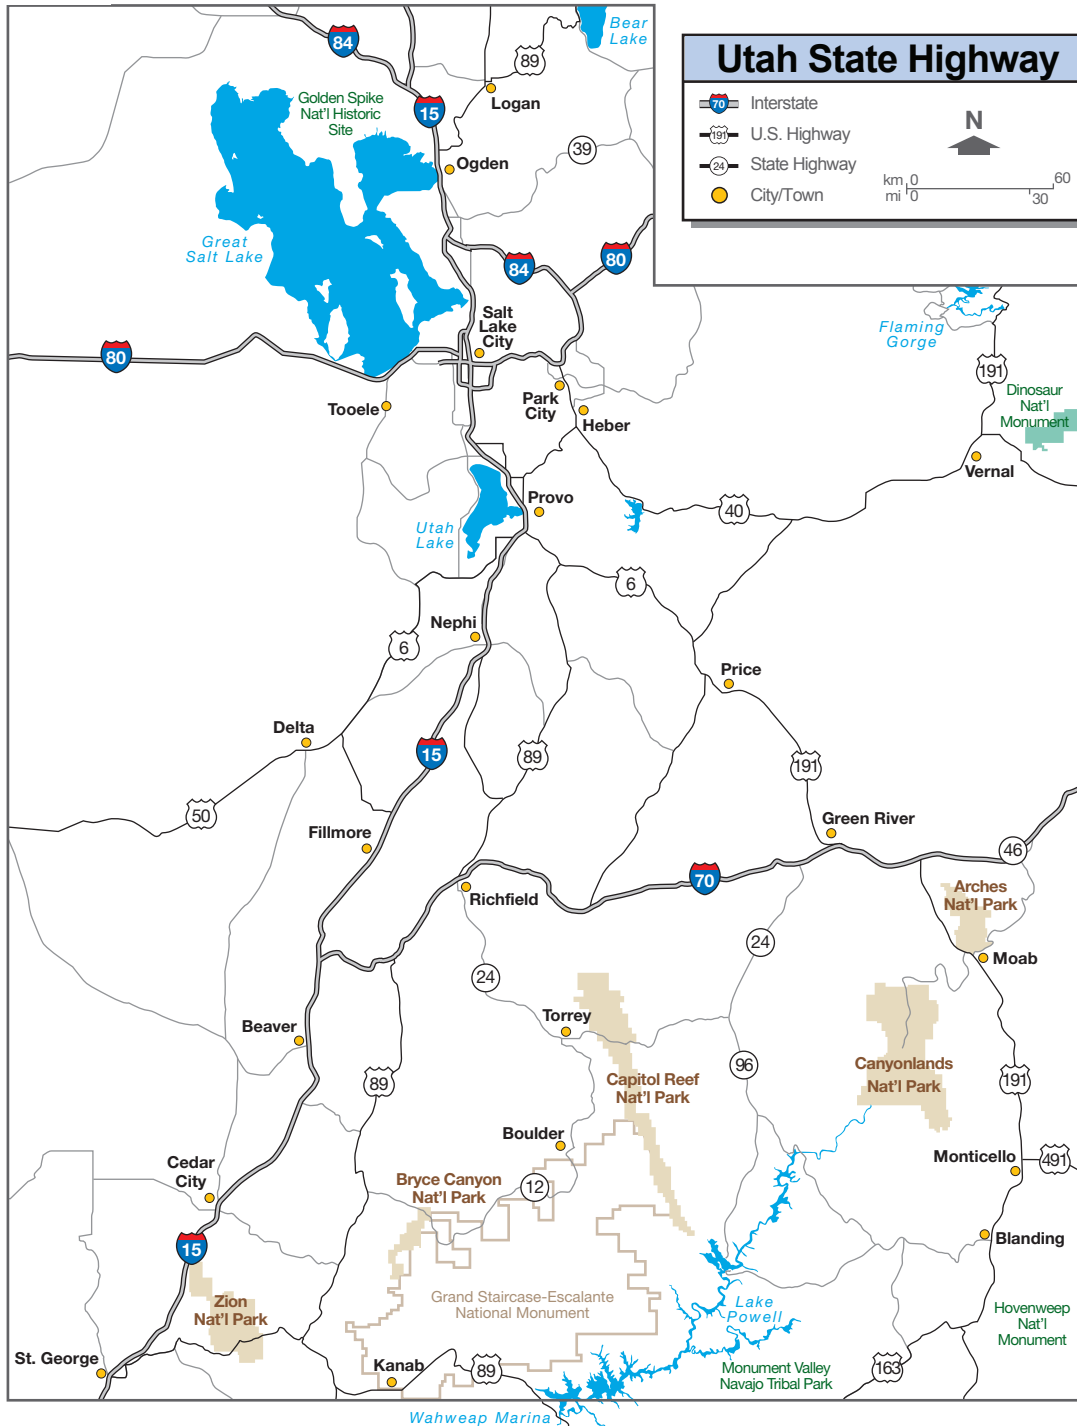

MOAB
 UTAH'S ADVENTURE CAPITOL
 1 800-635-6622
 Information Center on the corner of Center & Main
www.discovermoab.com

rubysin.com **RUBY'S INN** EST. 1914 **1.866.866.6616**

BRYCE CANYON COUNTRY
 Bryce Canyon • Highway 12 • Capitol Reef • Grand Staircase • Kodachrome Basin
 Visit our web-site at www.BryceCanyonCountry.com

KANAB
 MAGICALLY UNSPOILED
 1.800.733.5263 VISITSOUTHERNUTAH.COM