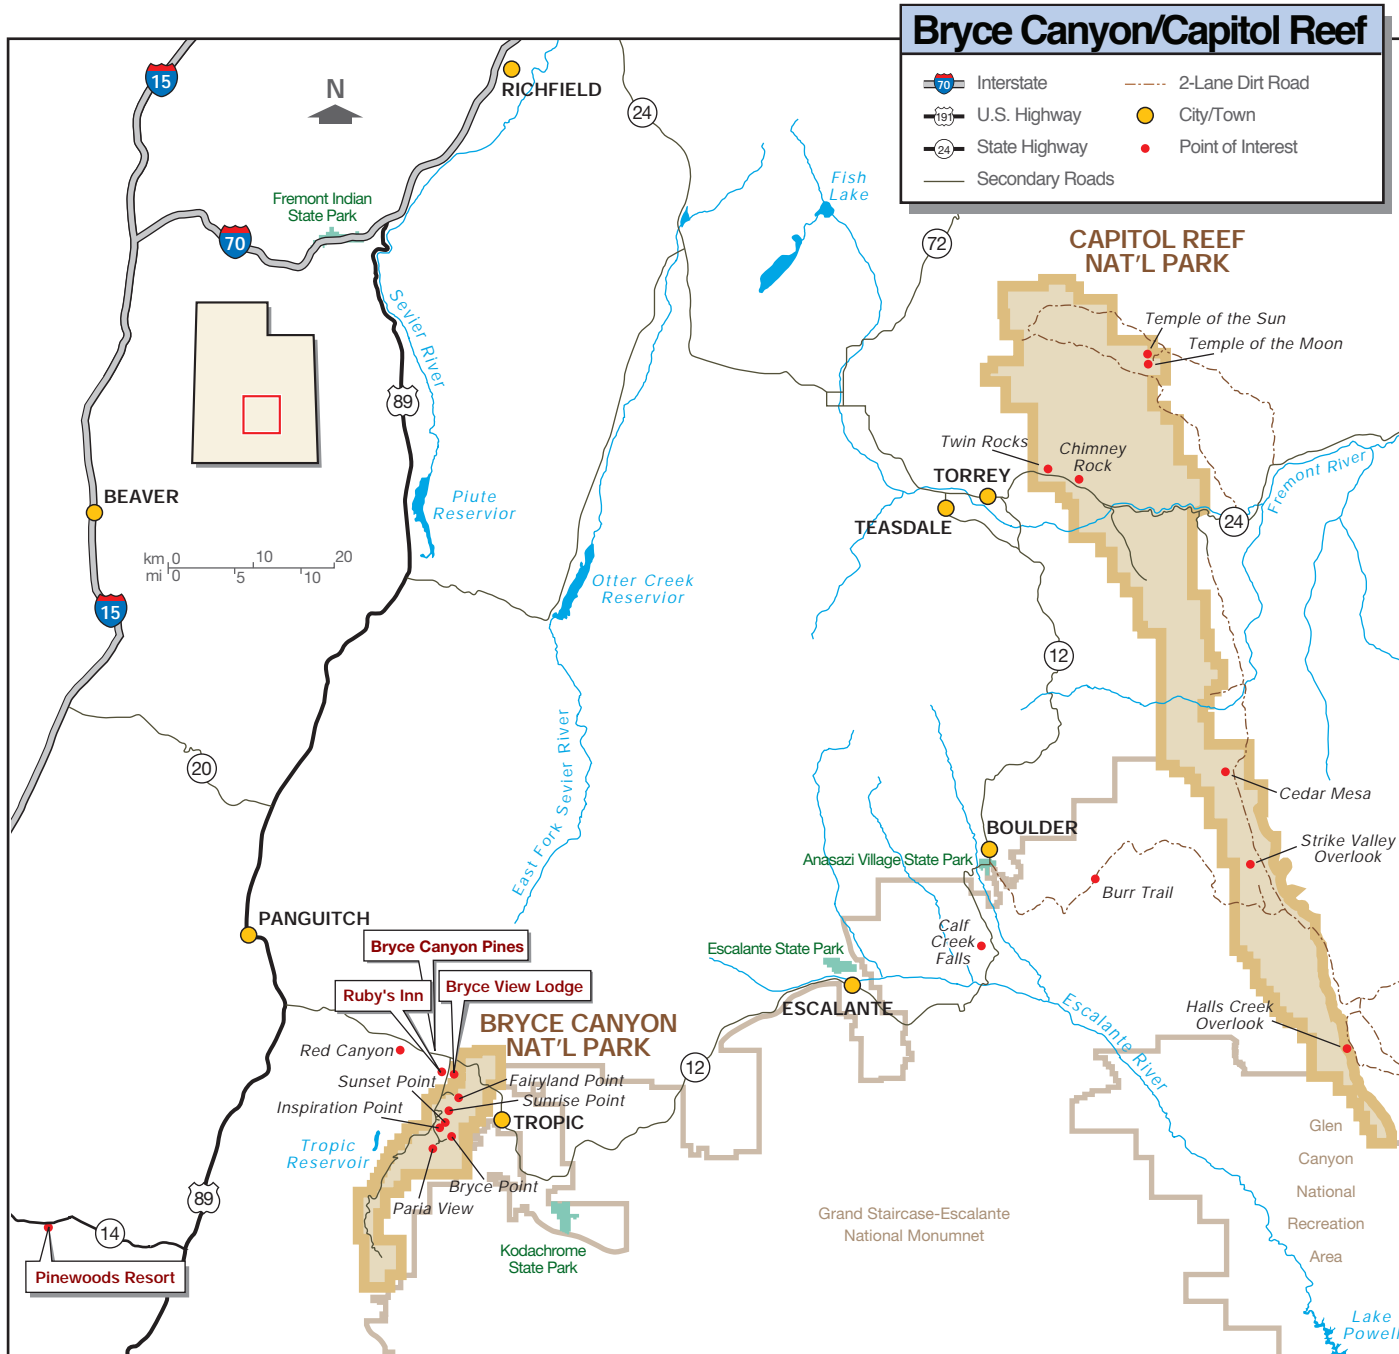

BRYCE CANYON PINES
 — RESORT —
 Call 1.800.892.7923
 www.brycecanyonmotel.com

RUBY'S INN
 EST. 1915
 rubysinns.com 1.866.866.6616

bryceviewlodge.com • 888.279.2304

Bryce View Lodge