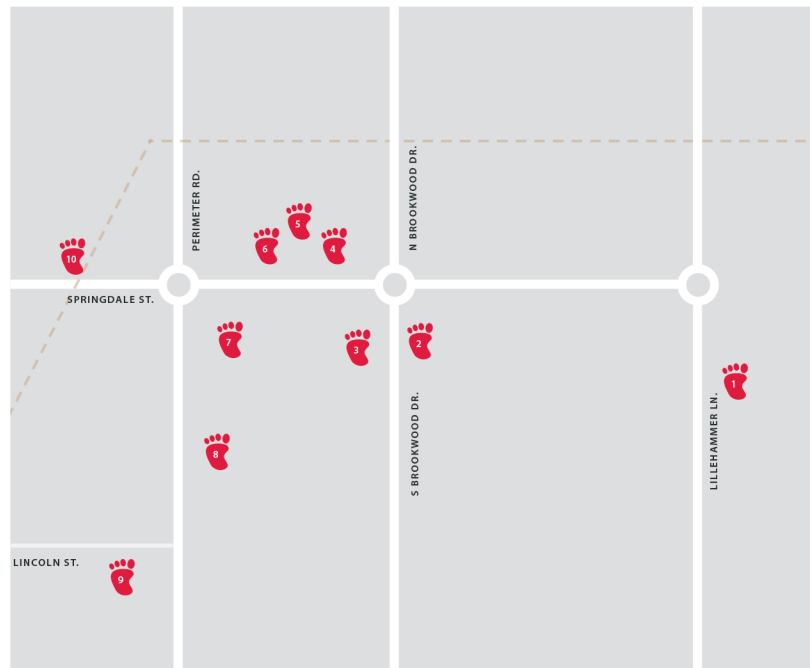

TROLLS NOT LOCATED DOWNTOWN