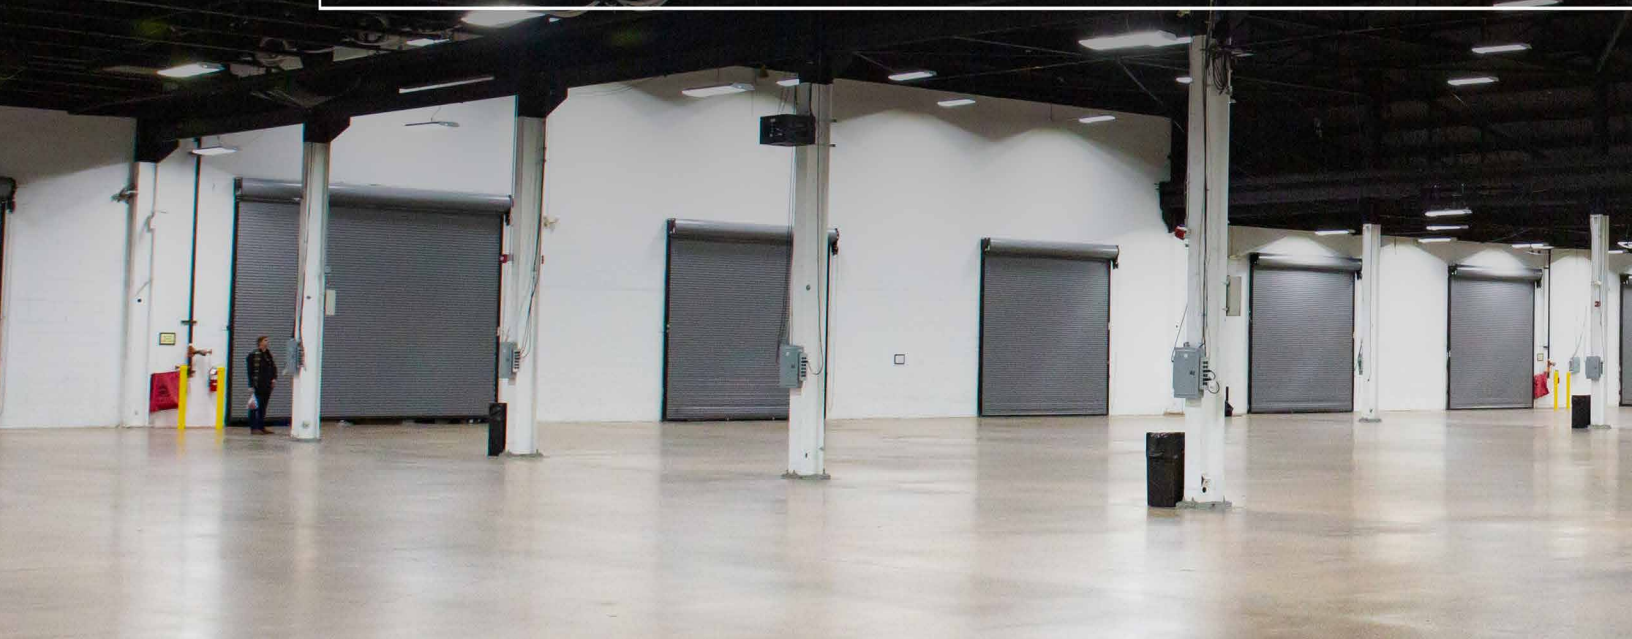

# Greater Philadelphia Fairgrounds

220,000 ft<sup>2</sup> of Outdoor Space

Oaks, PA

- Electrical Panel
- FC - Fire Connection
- FE - Fire Extinguisher