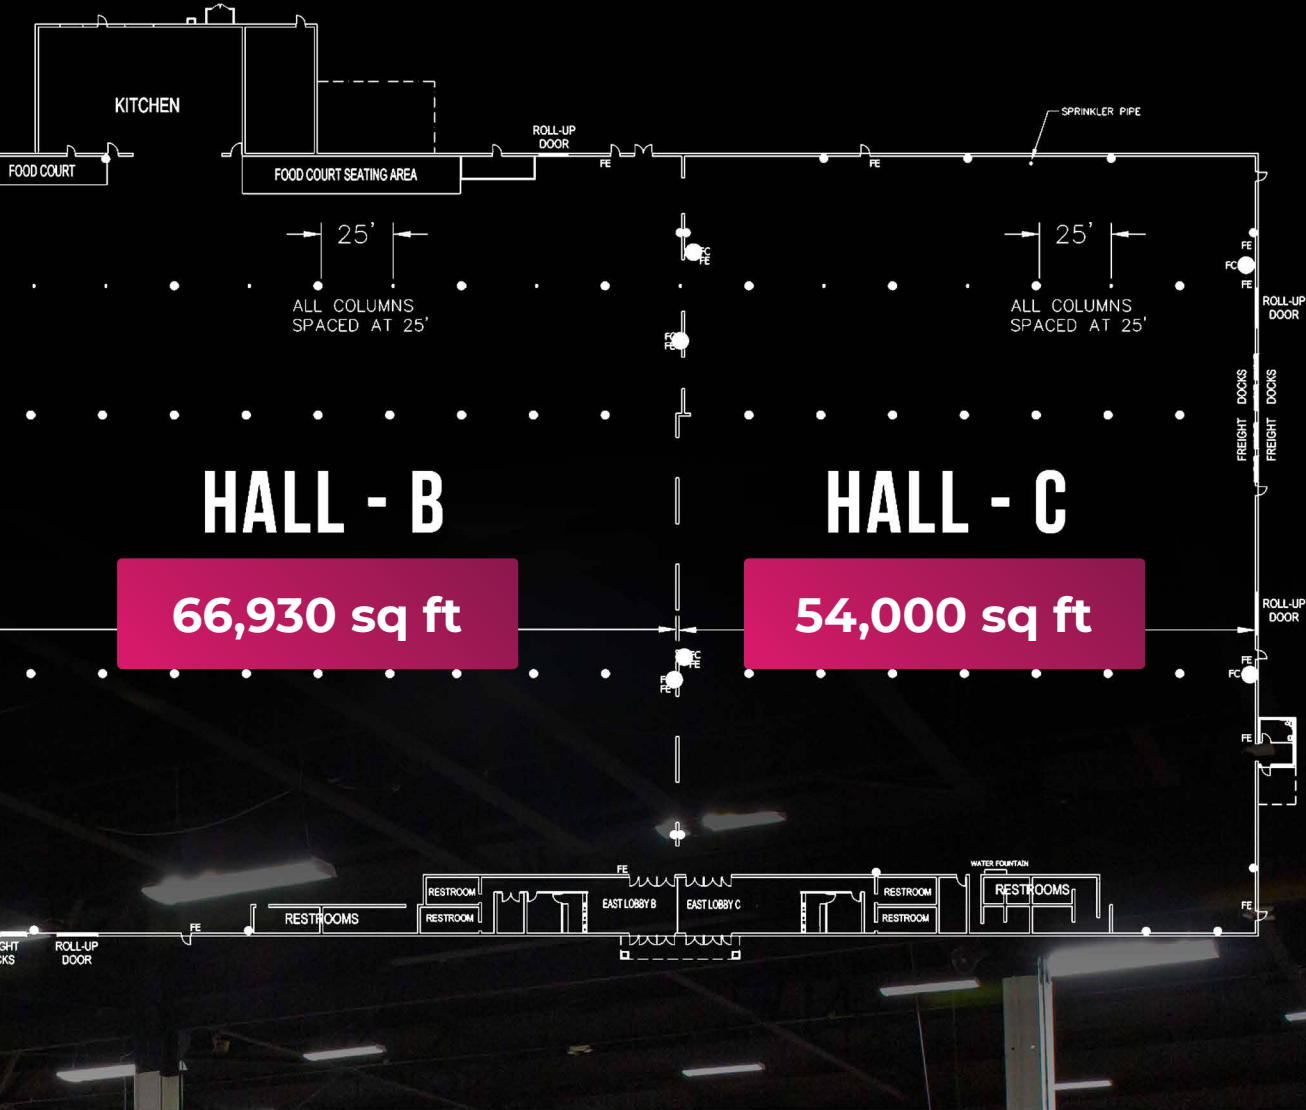

Greater Philadelphia Expo Center at Oaks