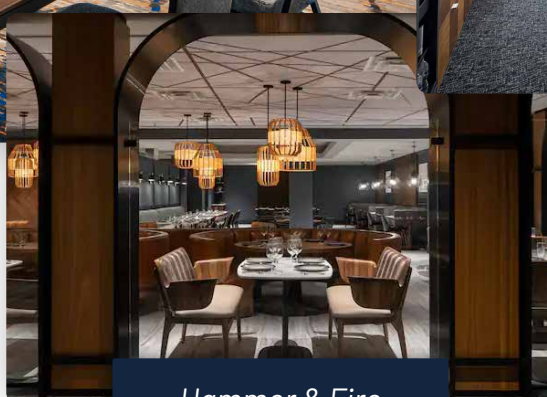

King of Prussia

Hammer & Fire

25,500 sq ft
total meeting space

327
guest rooms

7,020 sq ft
largest meeting room

18
meeting rooms

onsite restaurant
outdoor event space