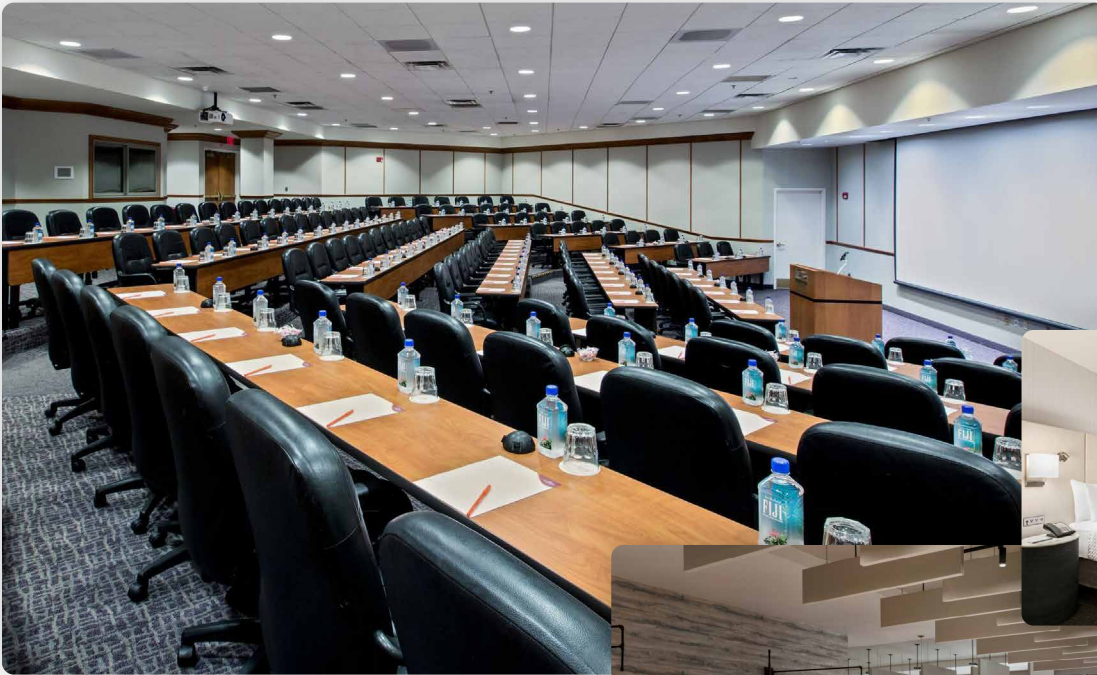

# CROWNE PLAZA®

Located directly across from the mall, **Crowne Plaza Philadelphia-King of Prussia** offers 225 guest accommodations, award-winning restaurant with lounge, two elegant ballrooms and state-of-the-art amphitheater. IACC approved.