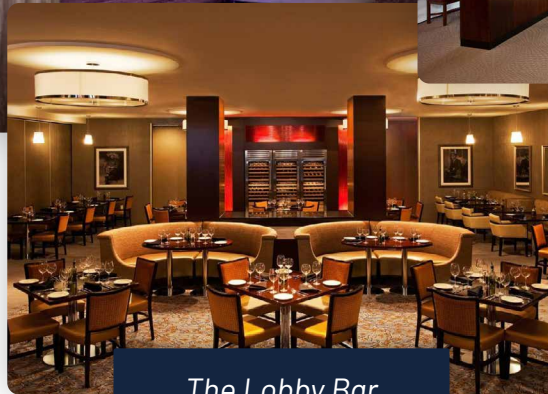

King of Prussia

The Lobby Bar

25,000 sq ft
total meeting space

180
guest rooms

10,054 sq ft
largest meeting room

17
meeting rooms

- onsite restaurant
- walkable restaurants
- outdoor event space