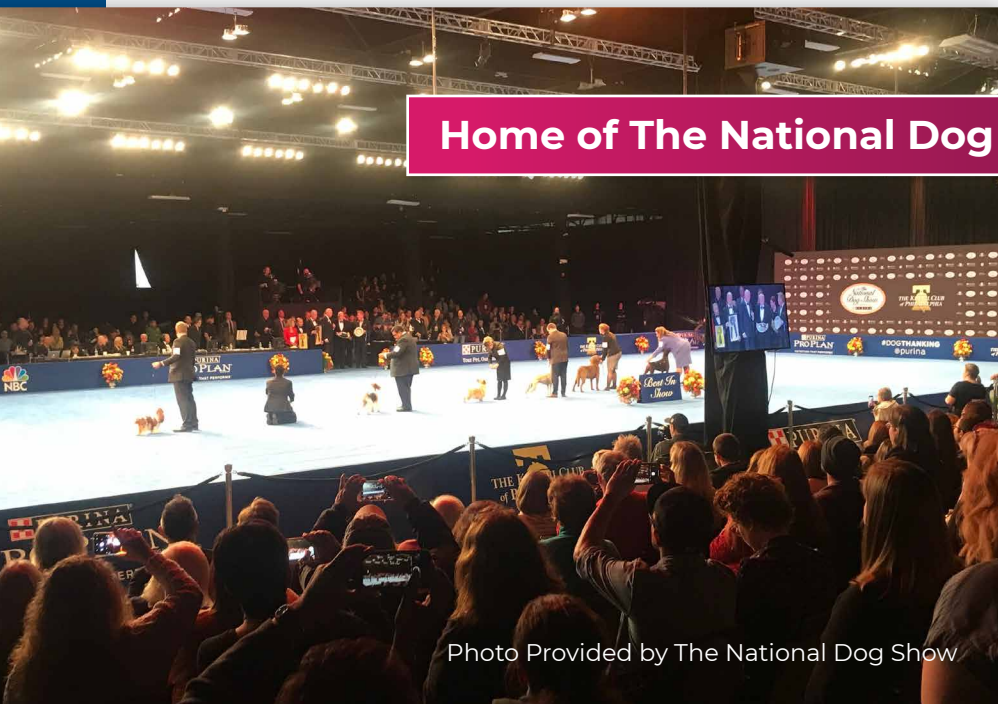

Home of The National Dog Show

Photo Provided by The National Dog Show