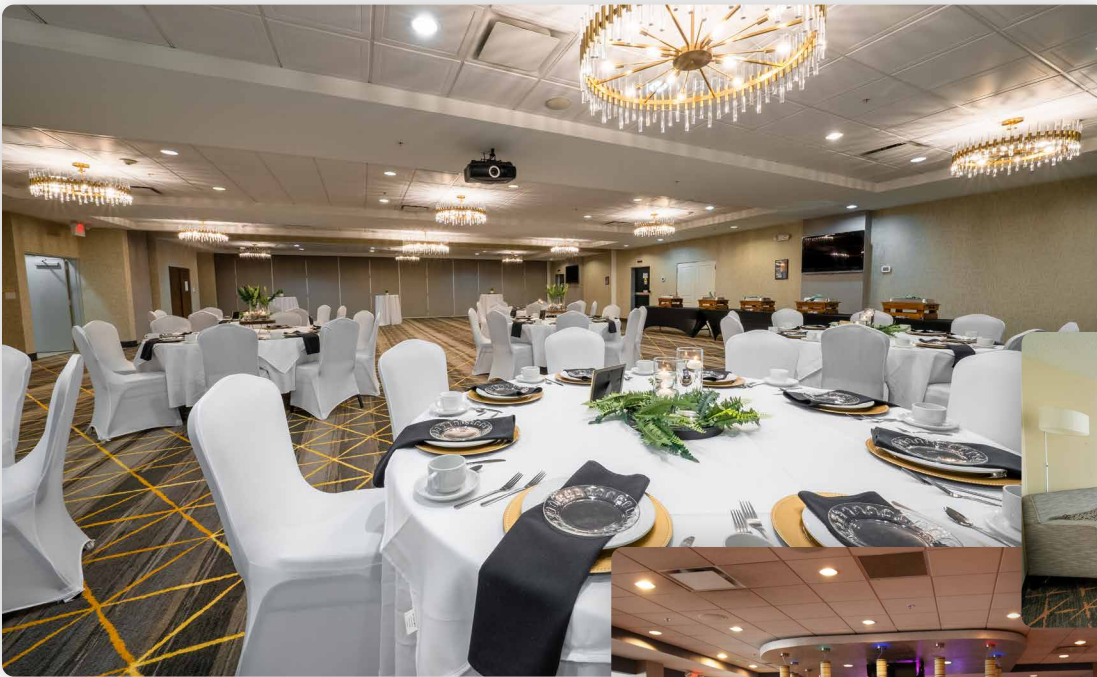

Plymouth Meeting

Atrium Bar

**8,900 sq ft**  
total meeting space

**253**  
guest rooms

**2,856 sq ft**  
largest meeting room

**13**  
meeting rooms

 onsite restaurant  
 walkable restaurants

Located off Exit 31, of the Northeast Extension, the **Holiday Inn Lansdale-Hatfield** offers newly-renovated 182-room property with high-speed wireless Internet, microwave, and refrigerator offers 6,000 sq. ft. of meeting space, as well as upscale dining, bar/lounge, outdoor pool, and fitness center.