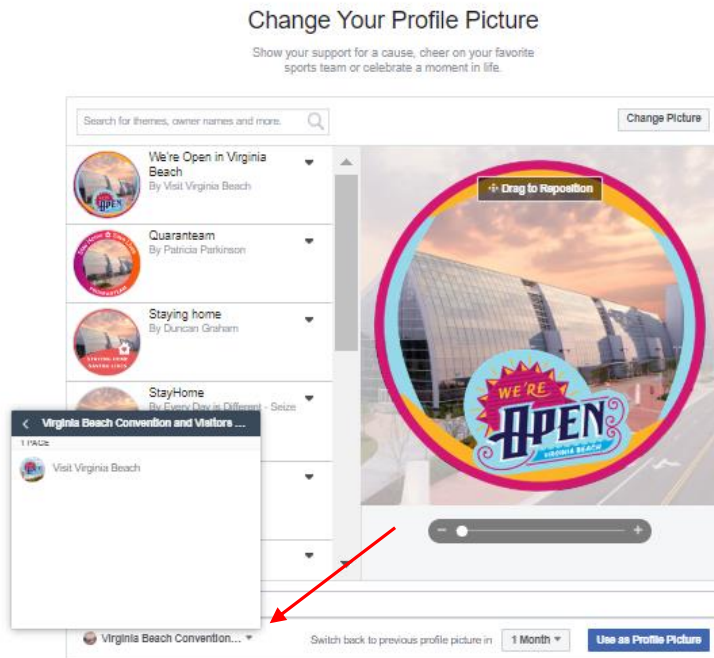

How to Add the We're Open Facebook Profile Frame to a Business Account

1. Click this link to access the frame:

<https://www.facebook.com/profilepicframes?query=We%27re%20Open%20in%20Virginia%20Beach>

2. Select your business account from the drop-down menu

3. Search "We're Open in Virginia Beach"

4. Select the “We’re Open in Virginia Beach” filter

5. Click “Use as Profile Picture”