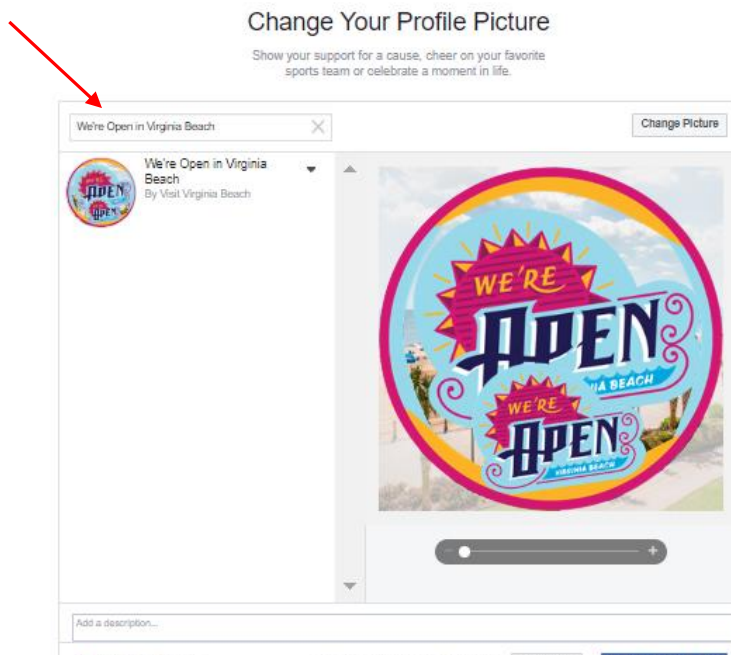

How to Add the We're Open Facebook Profile Frame to a Business Account

1. Click this link to access the frame:

<https://www.facebook.com/profilepicframes?query=We%27re%20Open%20in%20Virginia%20Beach>

2. Select your business account from the drop-down menu

3. Search "We're Open in Virginia Beach"

4. Select the “We’re Open in Virginia Beach” filter

5. Click “Use as Profile Picture”