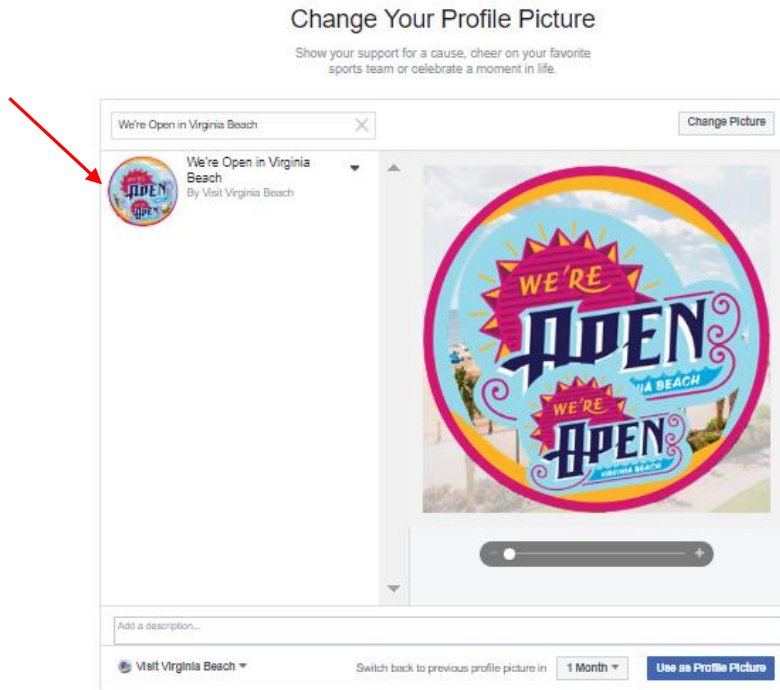

How to Add the We're Open Facebook Profile Frame to a Business Account

1. Click this link to access the frame:

<https://www.facebook.com/profilepicframes?query=We%27re%20Open%20in%20Virginia%20Beach>

2. Select your business account from the drop-down menu

3. Search "We're Open in Virginia Beach"

4. Select the “We’re Open in Virginia Beach” filter

5. Click “Use as Profile Picture”