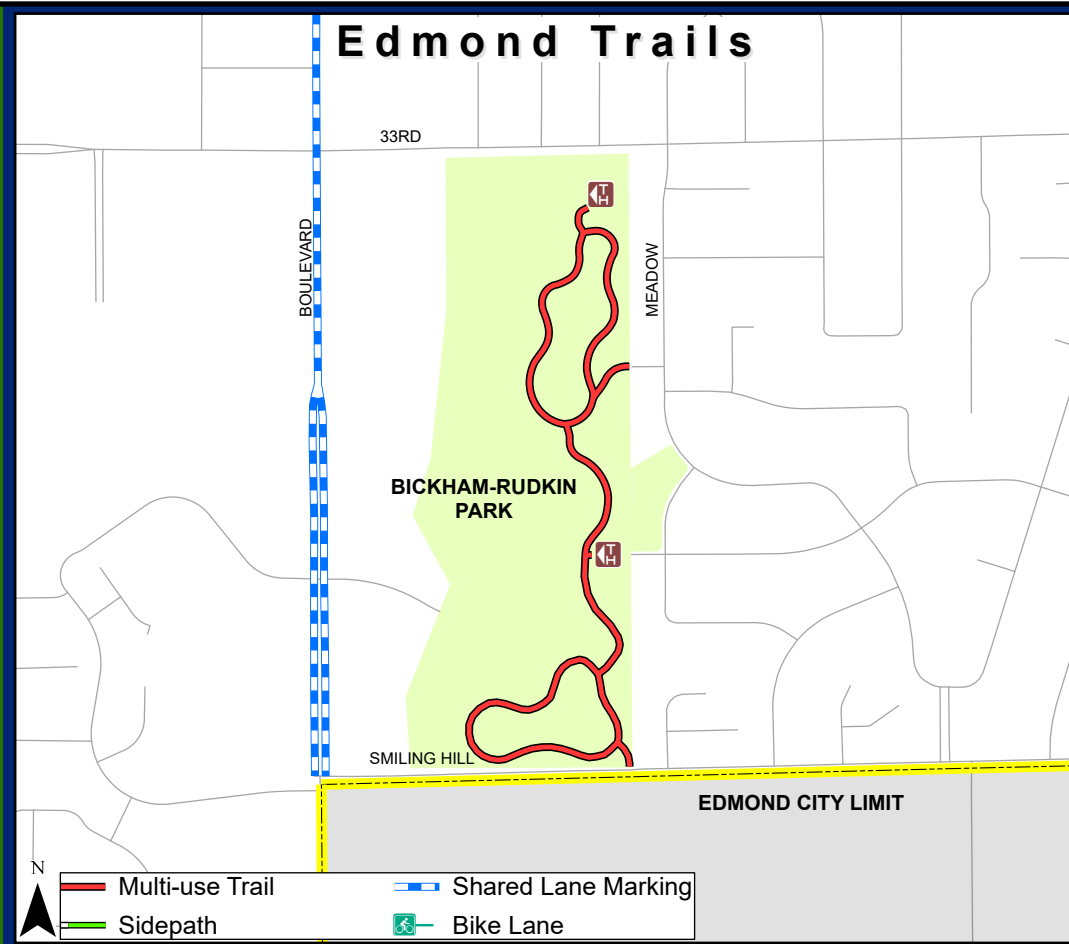

**MITCH PARK / COVELL SIDEPATHS**

**CITY-WIDE MAP**

**COFFEE CREEK TRAILS & COVELL SIDEPATHS**

**THOMAS TRAIL & COVELL SIDEPATHS**

**BOULEVARD SIDEPATHS & SHARED LANE MARKINGS**

**UNIVERSITY BIKE LANES & SHARED LANE MARKINGS**

**FINK TO HAFER PARK TRAIL**

**BICKHAM-RUDKIN PARK**

**HAFER PARK TRAILS**

**FOX LAKE, SPRING CREEK, AND ROUTE 66 TRAILS**