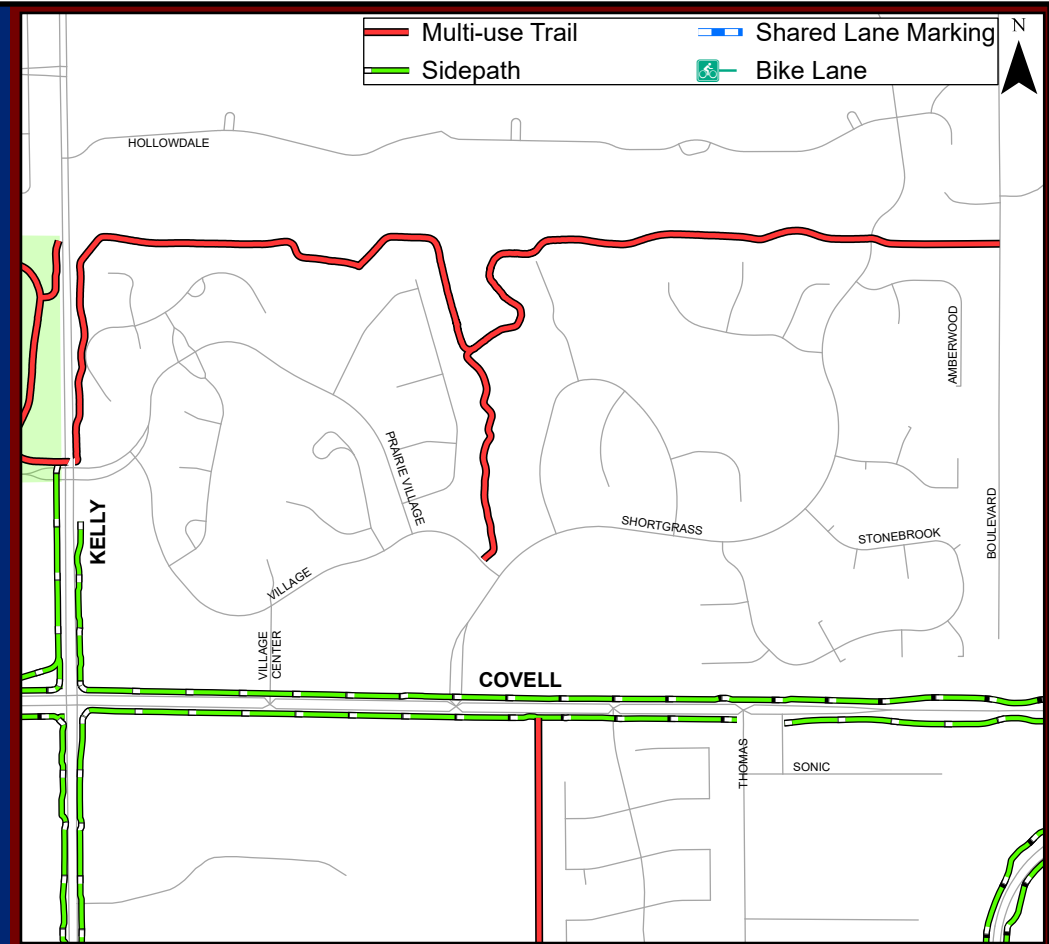

**MITCH PARK / COVELL SIDEPATHS**

**CITY-WIDE MAP**

**COFFEE CREEK TRAILS & COVELL SIDEPATHS**

**THOMAS TRAIL & COVELL SIDEPATHS**

**BOULEVARD SIDEPATHS & SHARED LANE MARKINGS**

**UNIVERSITY BIKE LANES & SHARED LANE MARKINGS**

**FINK TO HAFER PARK TRAIL**

**BICKHAM-RUDKIN PARK**

**HAFER PARK TRAILS**

**FOX LAKE, SPRING CREEK, AND ROUTE 66 TRAILS**