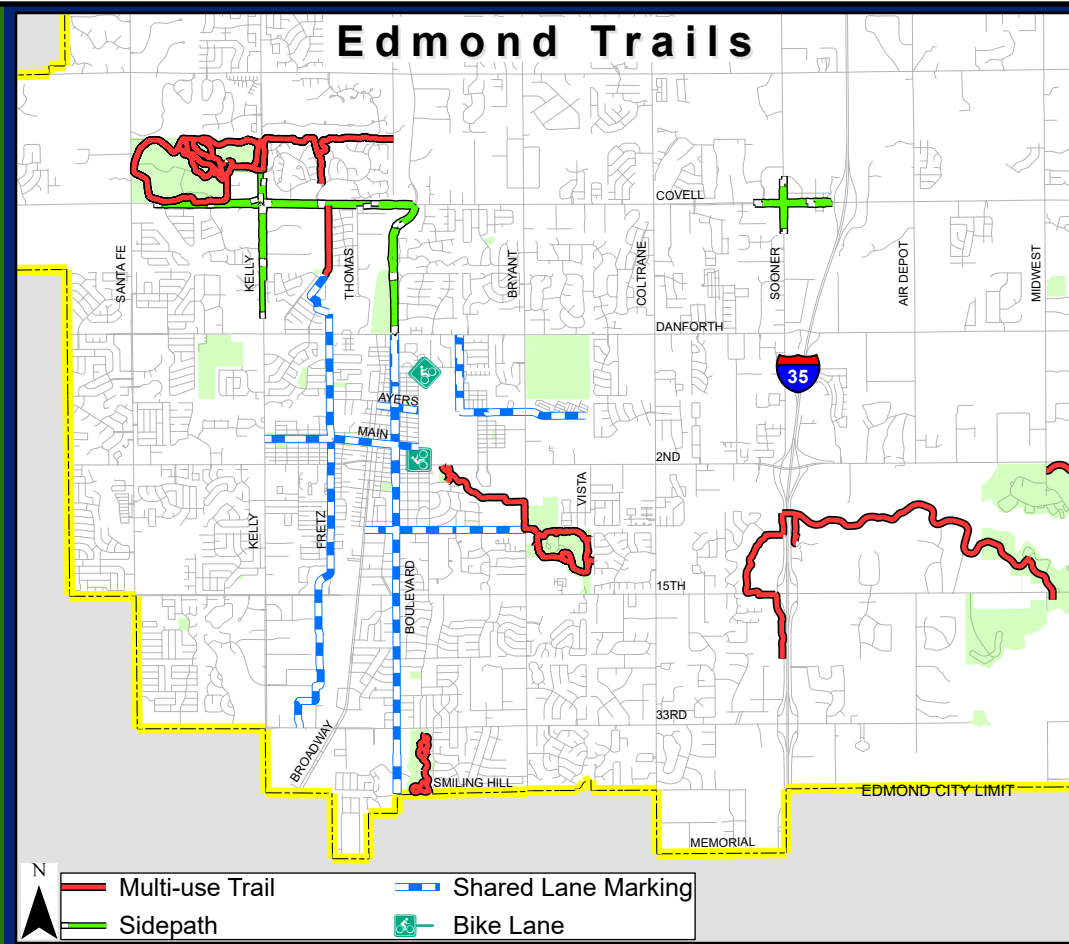

**MITCH PARK / COVELL SIDEPATHS**

**CITY-WIDE MAP**

**COFFEE CREEK TRAILS & COVELL SIDEPATHS**

**THOMAS TRAIL & COVELL SIDEPATHS**

**BOULEVARD SIDEPATHS & SHARED LANE MARKINGS**

**UNIVERSITY BIKE LANES & SHARED LANE MARKINGS**

**FINK TO HAFER PARK TRAIL**

**BICKHAM-RUDKIN PARK**

**HAFER PARK TRAILS**

**FOX LAKE, SPRING CREEK, AND ROUTE 66 TRAILS**