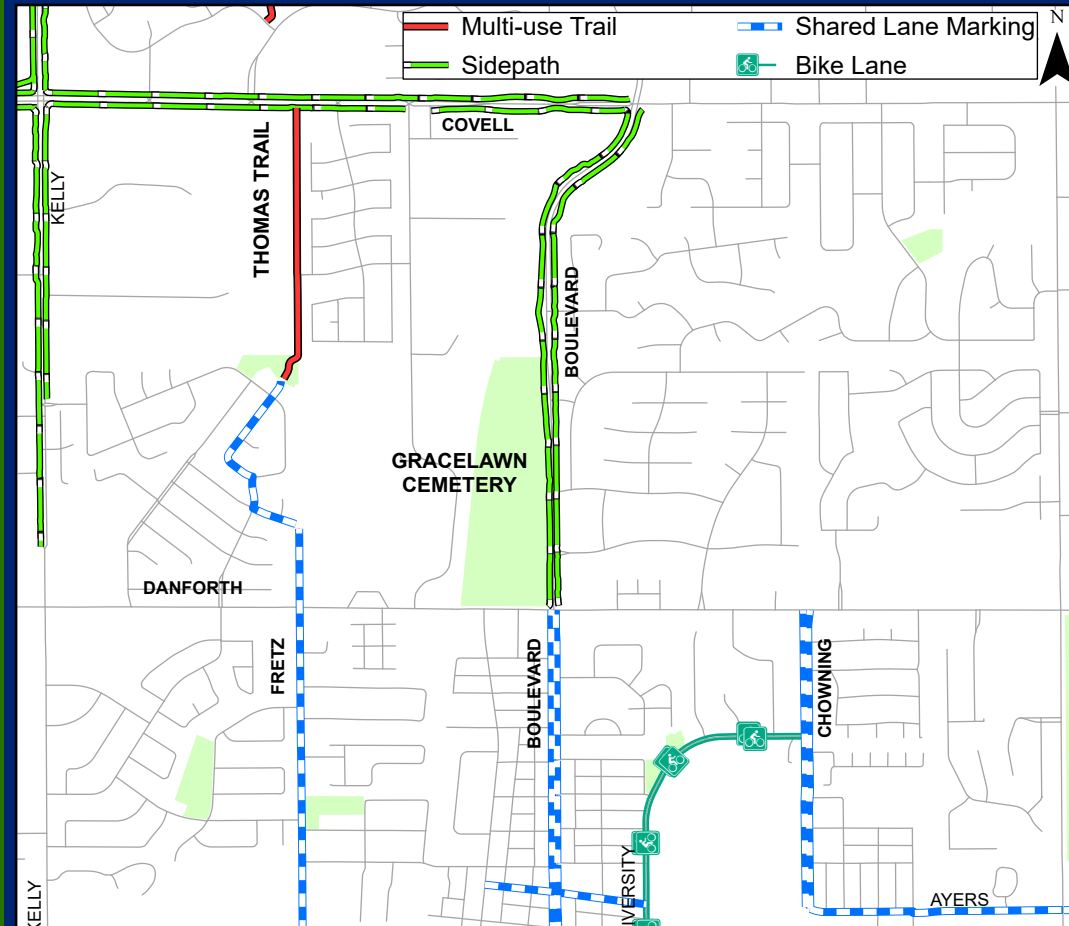

**MITCH PARK / COVELL SIDEPATHS**

**CITY-WIDE MAP**

**COFFEE CREEK TRAILS & COVELL SIDEPATHS**

**THOMAS TRAIL & COVELL SIDEPATHS**

**BOULEVARD SIDEPATHS & SHARED LANE MARKINGS**

**UNIVERSITY BIKE LANES & SHARED LANE MARKINGS**

**FINK TO HAFER PARK TRAIL**

**BICKHAM-RUDKIN PARK**

**HAFER PARK TRAILS**

**FOX LAKE, SPRING CREEK, AND ROUTE 66 TRAILS**