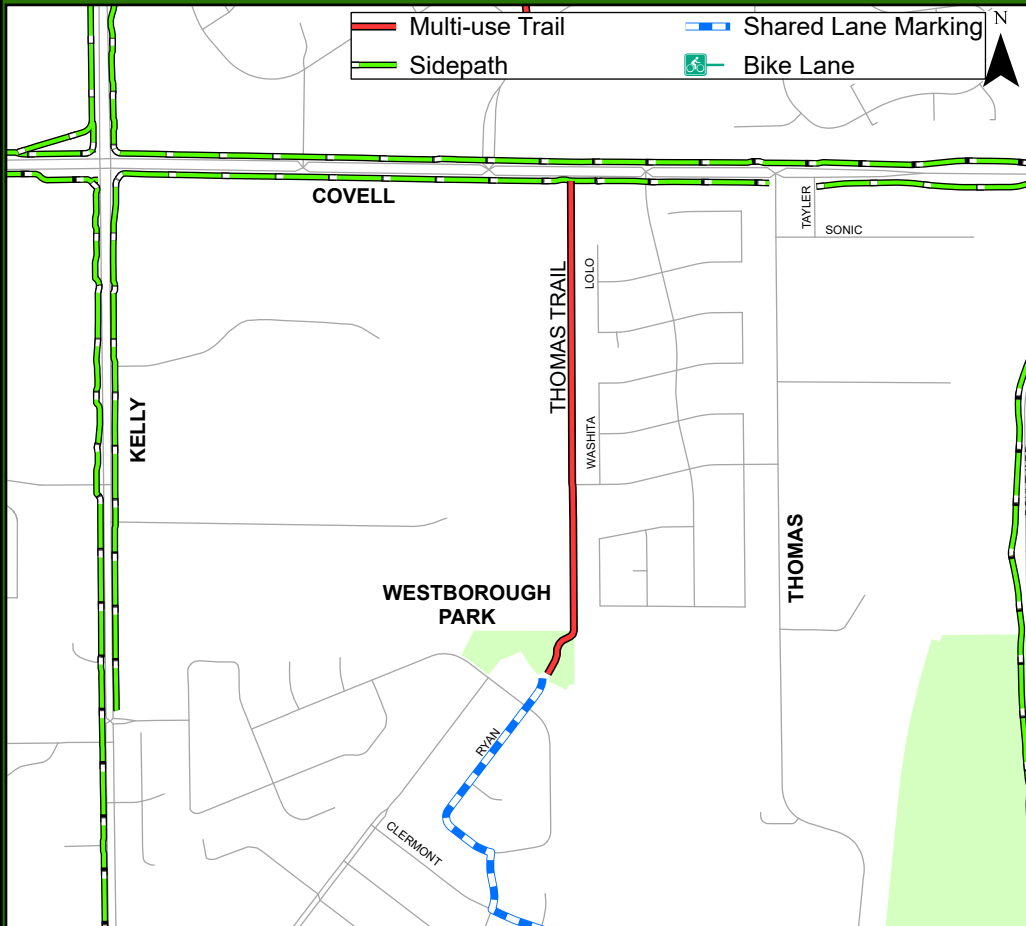

**MITCH PARK / COVELL SIDEPATHS**

**CITY-WIDE MAP**

**COFFEE CREEK TRAILS & COVELL SIDEPATHS**

**THOMAS TRAIL & COVELL SIDEPATHS**

**BOULEVARD SIDEPATHS & SHARED LANE MARKINGS**

**UNIVERSITY BIKE LANES & SHARED LANE MARKINGS**

**FINK TO HAFER PARK TRAIL**

**BICKHAM-RUDKIN PARK**

**HAFER PARK TRAILS**

**FOX LAKE, SPRING CREEK, AND ROUTE 66 TRAILS**