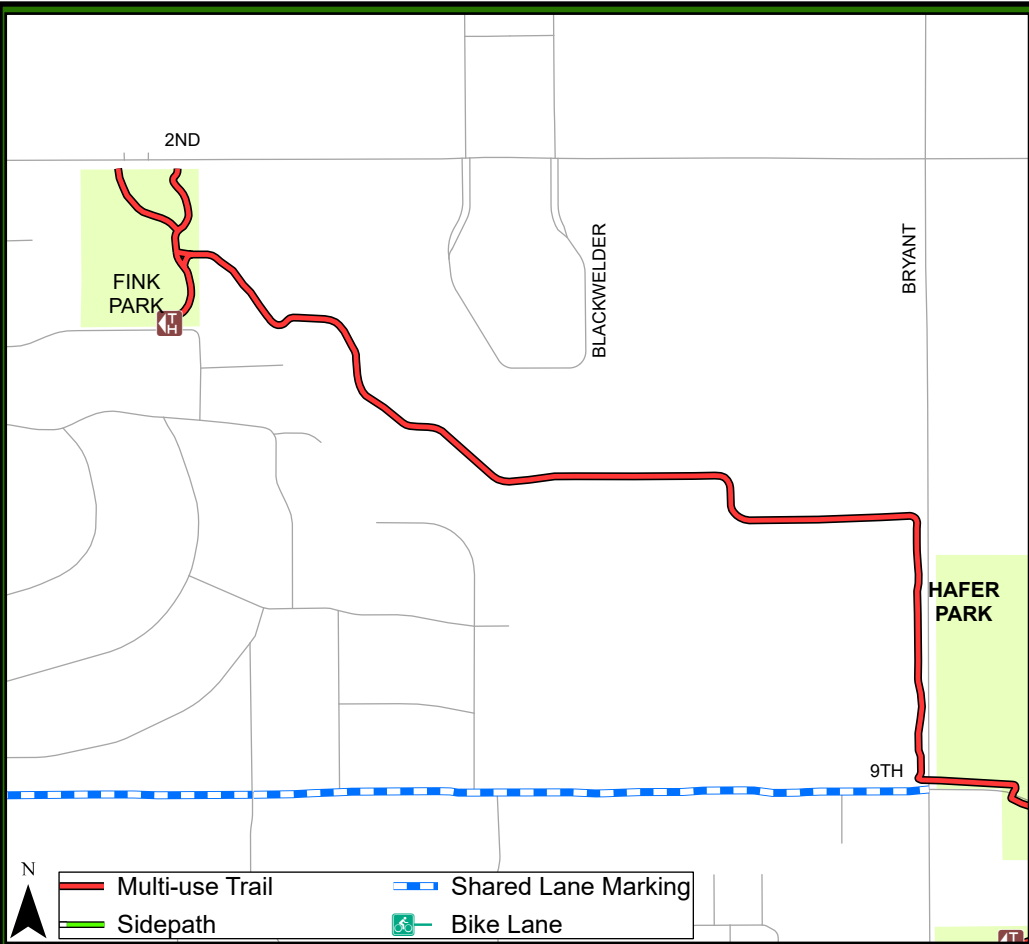

**MITCH PARK / COVELL SIDEPATHS**

**CITY-WIDE MAP**

**COFFEE CREEK TRAILS & COVELL SIDEPATHS**

**THOMAS TRAIL & COVELL SIDEPATHS**

**BOULEVARD SIDEPATHS & SHARED LANE MARKINGS**

**UNIVERSITY BIKE LANES & SHARED LANE MARKINGS**

**FINK TO HAFER PARK TRAIL**

**BICKHAM-RUDKIN PARK**

**HAFER PARK TRAILS**

**FOX LAKE, SPRING CREEK, AND ROUTE 66 TRAILS**