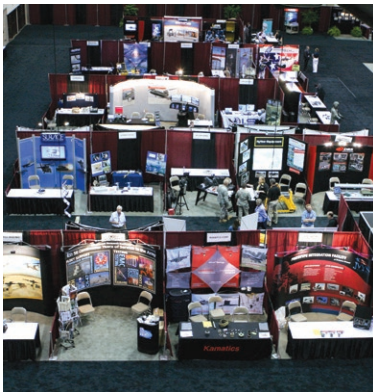

EQUIPMENT

EQUIPMENT	RENTAL RATES
Tables (select from 8' or 6' rectangular, 4' or 5' round, or 6'x18" classroom)	\$12/day
Draped or Skirted Tables	\$17/day
Cocktail Tables	\$12/day
Exhibit Booth / Divider Curtains 16' tall	\$10/foot
Exhibit Booth / Divider Curtains 12' tall	\$5/foot
Exhibit Booth / Divider Curtains 8' tall	\$3/foot
Exhibit Booth / Divider Curtains 3' tall	\$2.50/foot
Chairs (1-500)	\$0.95 each
Chairs (+500)	\$0.75 each
Bleacher Seating (includes chairs)	\$4.00 seat/event
Staging	\$1.00/sq ft day
Wenger Hard Deck Staging	\$1.50/sq ft day
Stage Ramp	\$50/day
Handicap Ramp	\$200/day
Wooden Dance Floor	\$1.50/sq ft
Plastic Dance Floor (White, Black or Wood Grain)	\$1.25/sq ft
Marley Dance Floor	\$250 + tape
Podium	\$21/day
Flip Chart	\$20/day
Easel	\$5/day
Dry Erase Board with markers	\$20/day
Carpet (select from black or red aisle carpet), includes tape and casual labor	\$3.50/linear ft
Portable Safe	\$30/day
In-House Two-Way Radio	\$25/day
Fire Extinguisher	\$25/day
Pianos (rates include one tuning)	
Baldwin Uprights	\$200/day
5' Baby Grand	\$250/day
7' Grand	\$300/day
Steinway 9' Grand (Concert Hall)	\$400/day
Piano Tuning	\$105 per piano
Fog Machine	\$105/day
Forklift includes driver	\$450/day
Scissor Lift	\$300/half day
Driver	\$30 plus driver/hour
Rope & Stanchion (per 8' section)	\$30/hour
Photocopies	\$7.50 each/day
Washer / Dryer Set	\$0.25 each
Per day	\$26/day
Per week	\$80/week
Basketball Floor includes timers	\$1,800/event
Stage Barricade	\$500/event
Ticket Drop Box	\$10/day
Coat Rack	\$20/day
Coat Check (Set-up)	\$50 + Casual Labor/hour
Premium Furniture Rental	Rates available upon request
Exhibitor Services & Equipment	Rates available upon request