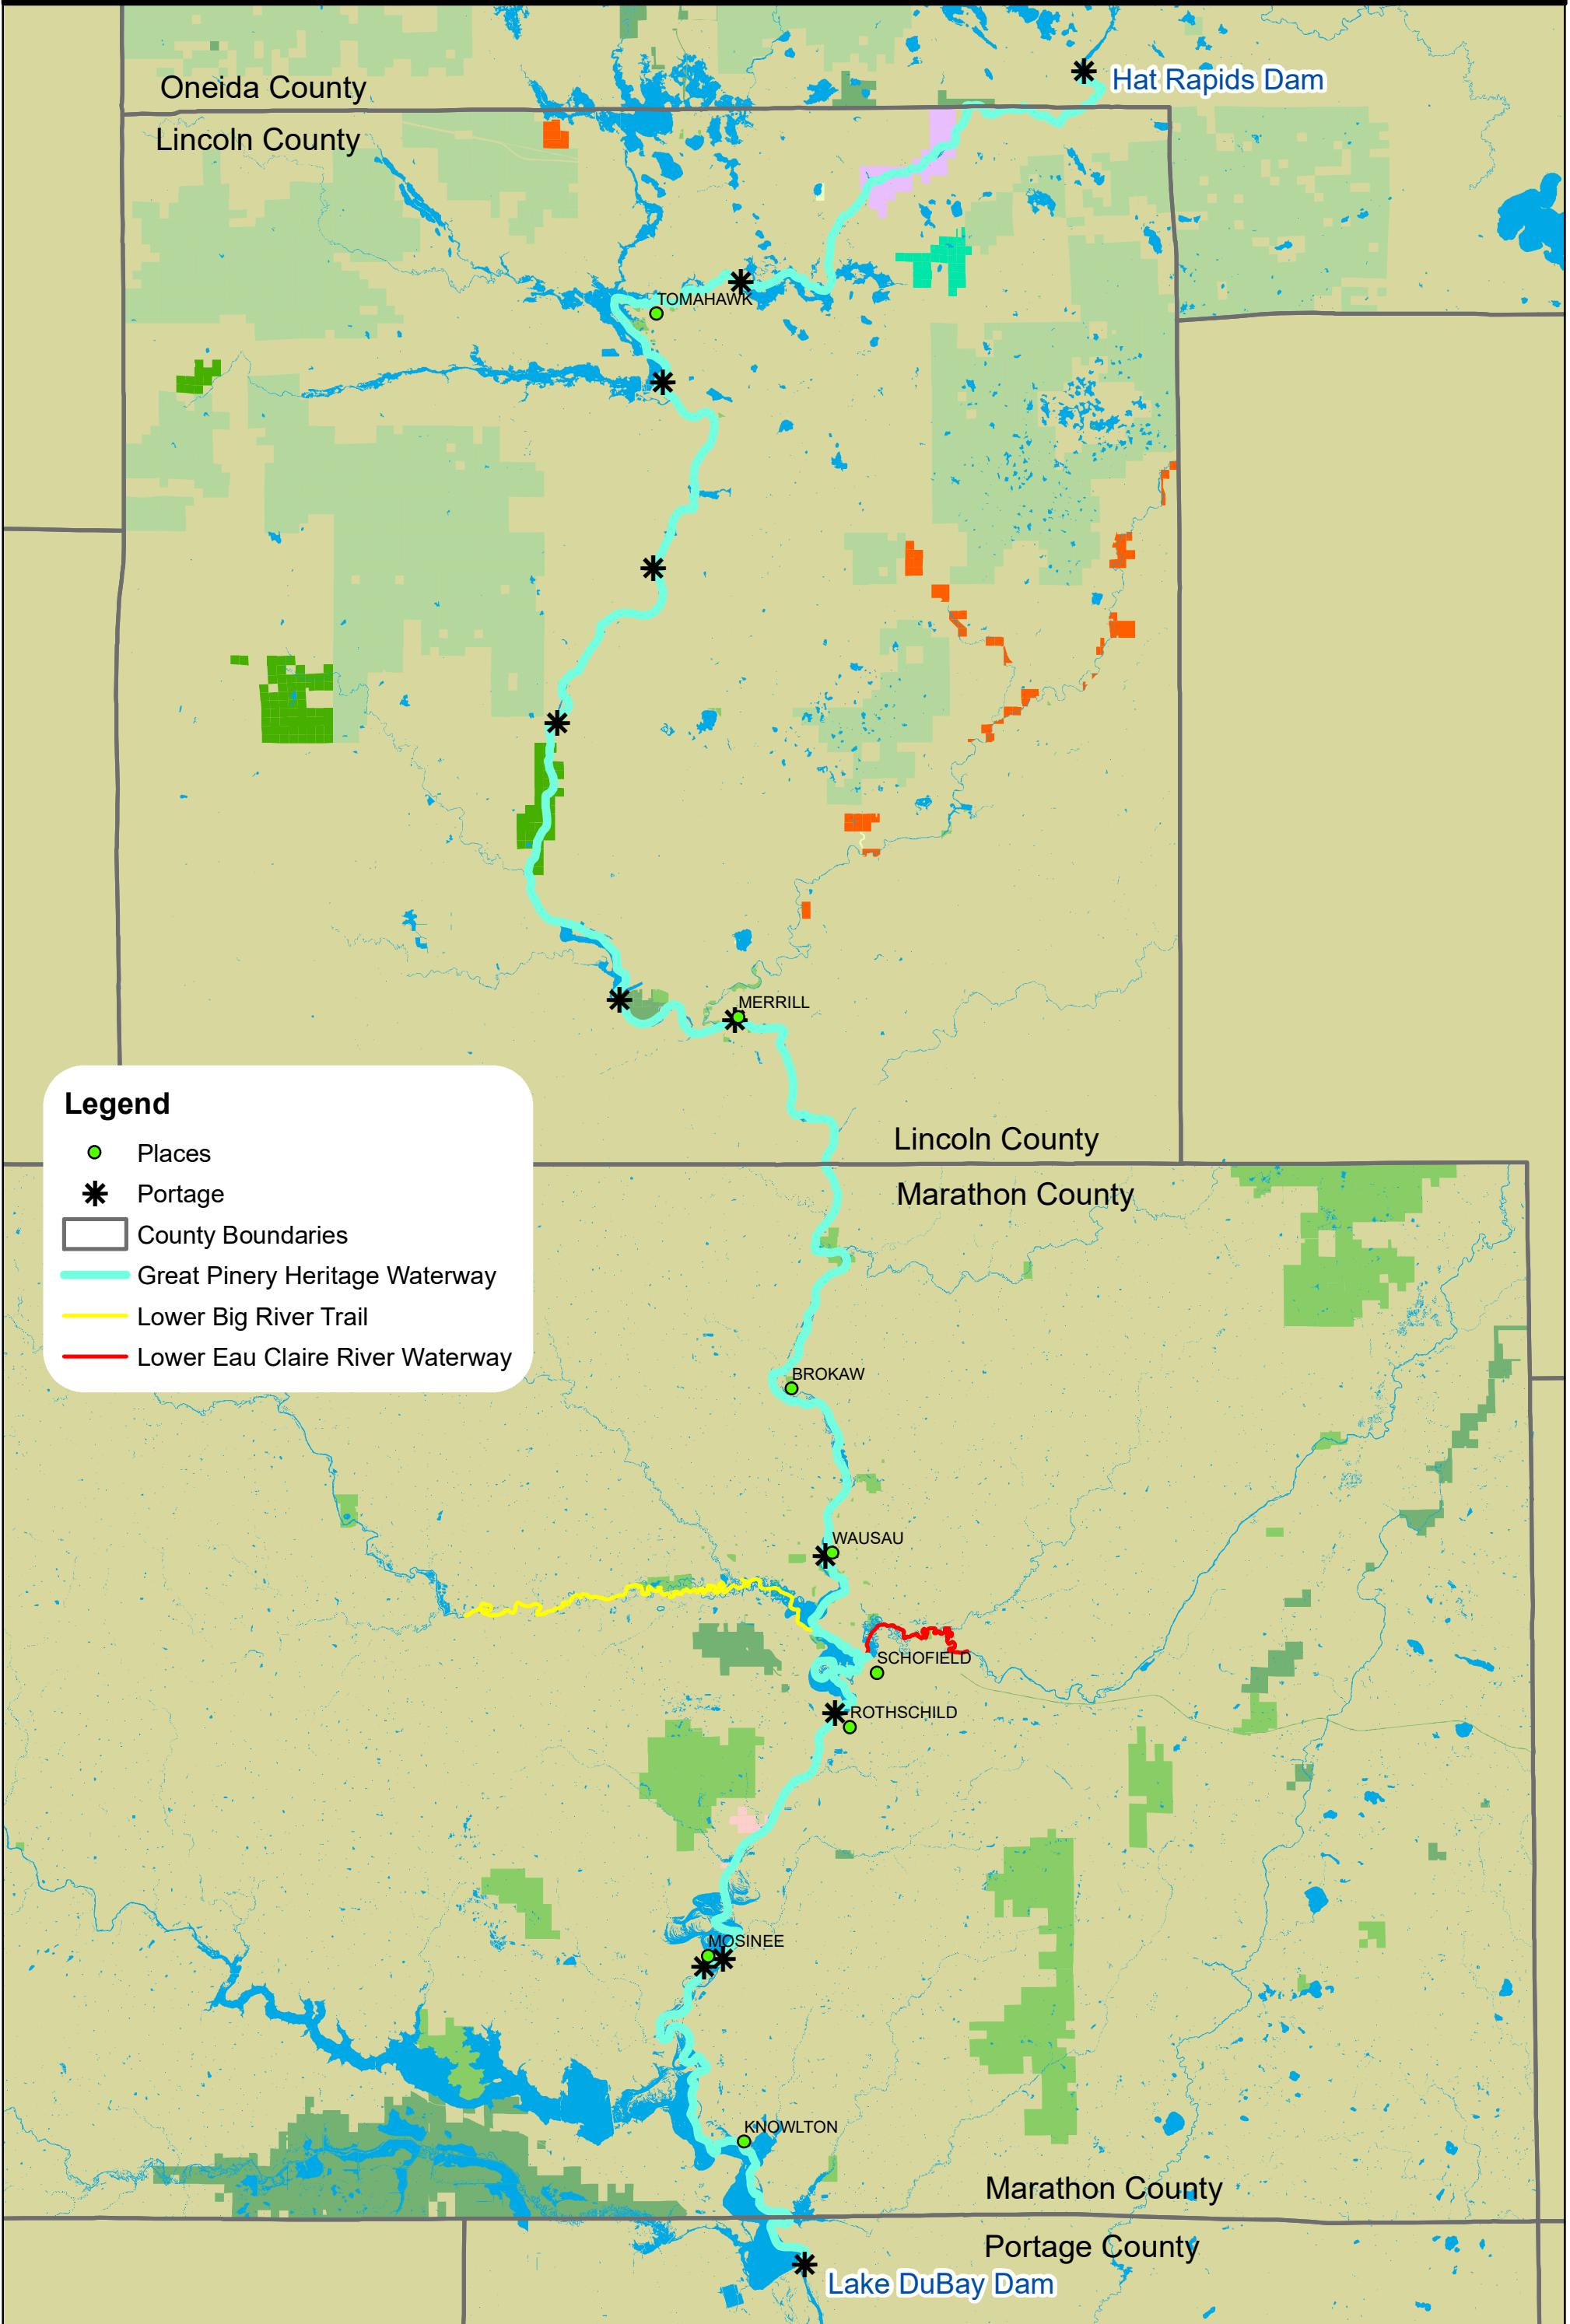

Great Pinery Heritage Waterway

0 2.5 5 10 Miles

Legend

- Places
- * Portage
- ▭ County Boundaries
- Great Pinery Heritage Waterway
- Lower Big River Trail
- Lower Eau Claire River Waterway

Oneida County

Lincoln County

* Hat Rapids Dam

TOMAHAWK

MERRILL

Lincoln County

Marathon County

BROKAW

WAUSAU

SCHOFIELD

ROTHSCHILD

MOSINEE

KNOWLTON

Marathon County

Portage County

* Lake DuBay Dam