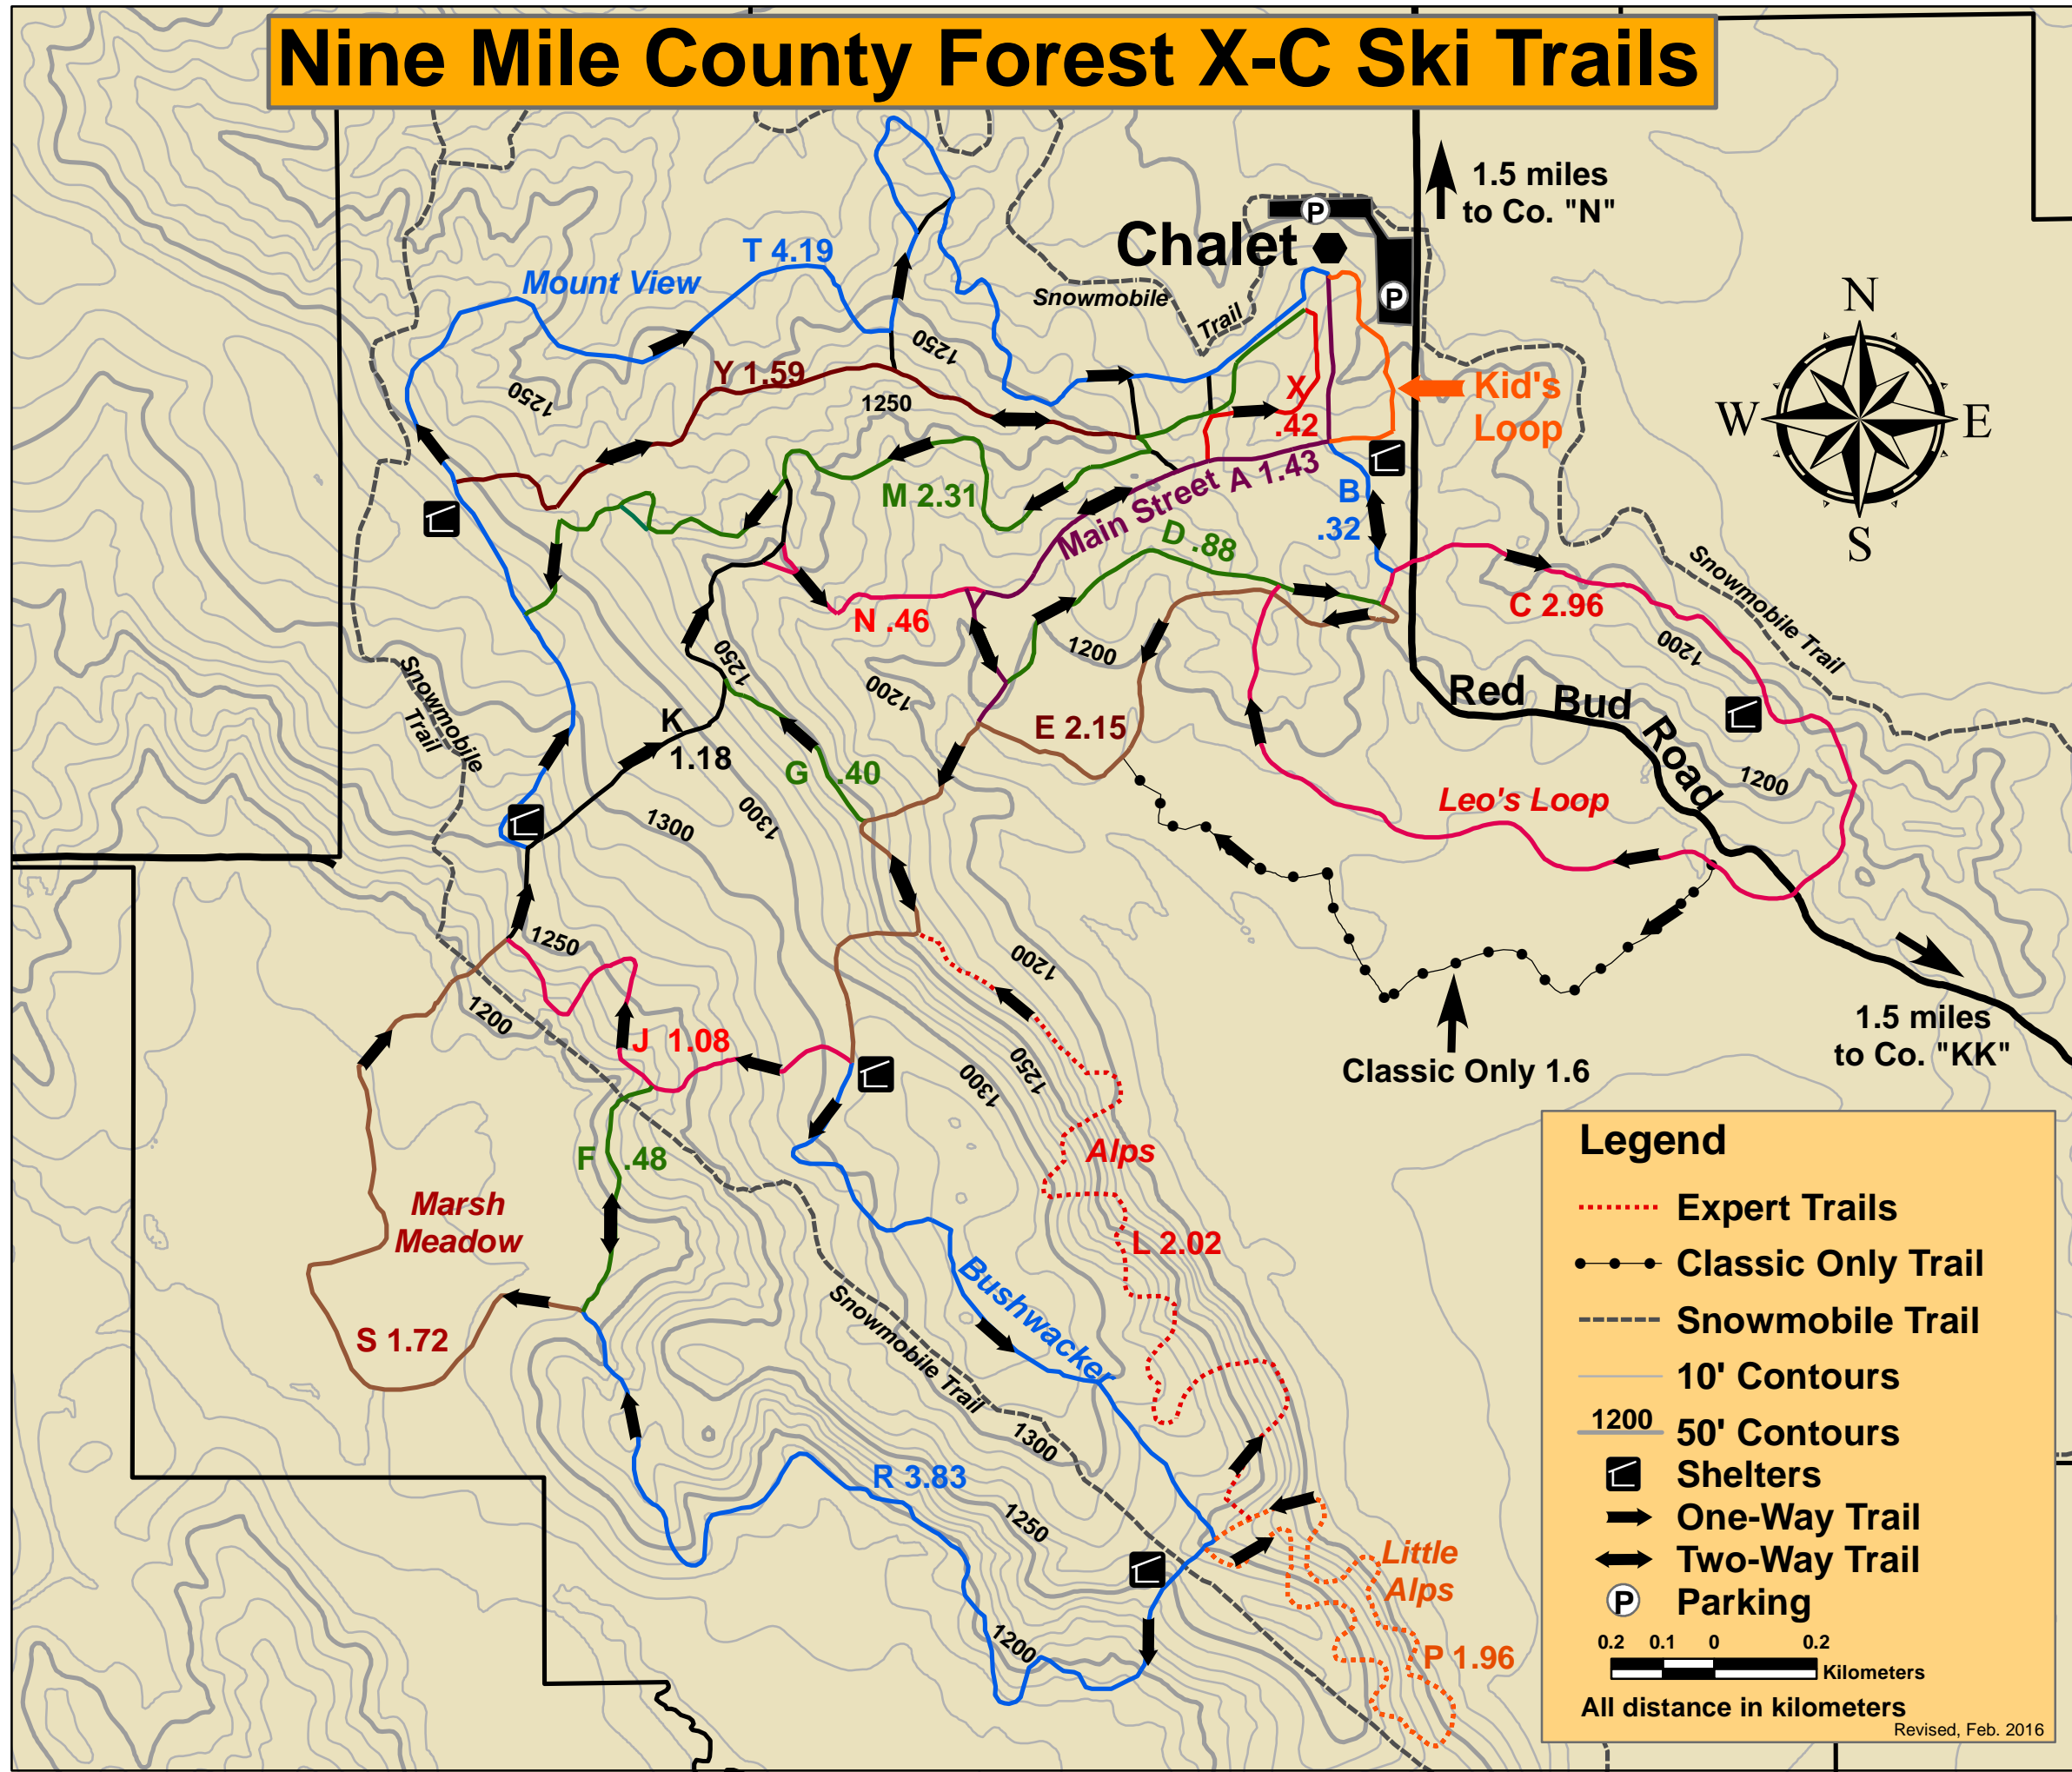

Nine Mile County Forest X-C Ski Trails

Legend

- Expert Trails
- .-.- Classic Only Trail
- - - - Snowmobile Trail
- 10' Contours
- 50' Contours
- Shelters
- One-Way Trail
- ⇄ Two-Way Trail
- P Parking

0.2 0.1 0 0.2 Kilometers

All distance in kilometers

Revised, Feb. 2016

1.5 miles to Co. "N"

1.5 miles to Co. "KK"