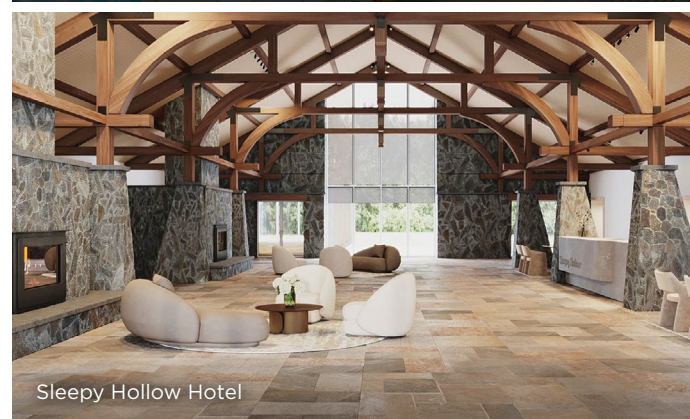

The Opus, Westchester

Westchester Marriott

Windrose on Hudson

Sleepy Hollow Hotel