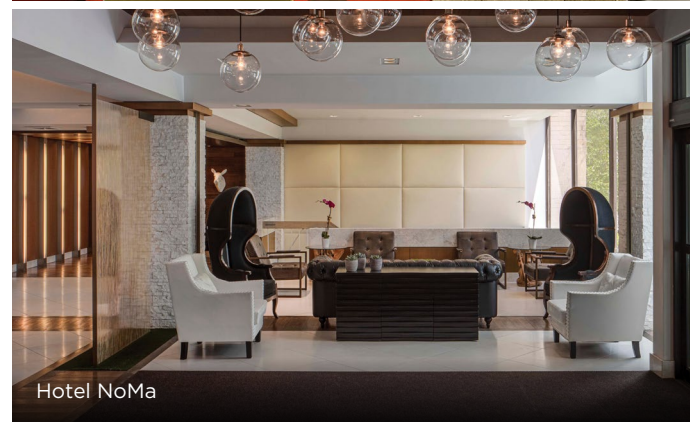

Selected Accommodations

Edith Macy Center

Edith Macy Center is well equipped to satisfy all your meeting requirements—with over 400 acres of lush New York nature, seven IACC-certified meeting rooms, a lakeside multi-use event space and more.

Contact: Bob Yienger, Director, Sales & Marketing
914.945.8096 / robert.yienger@edithmacy.com

Hotel MTK, Tapestry Collection by Hilton

Hotel MTK delivers remarkable hospitality in a contemporary space designed to meet your needs, with an onsite restaurant and bar, free Wi-Fi, a business center and a 24-hour fitness center.

Contact: Dan Filmer, General Manager
914.242.2800 / dfilmer@roedelcompanies.com

Hotel NoMa, Trademark Collection by Wyndham

Featuring 5,000 sq. ft. of event space, Hotel NoMa offers three polished venues—including a ballroom and banquet facility—that accommodate up to 240 guests.

Contact: Glenia Rojas, Director of Sales
914.576.3700 x261 / glenia@newrochellehotel.com

Louis V. Gerstner, Jr. Center for Learning

This IACC-approved venue is the perfect mix of formal and casual multipurpose space that transcends traditional meeting areas at an unbeatable location. Formerly the IBM Learning Center.

Contact: Tom Spanos, Director of Sales & Marketing
917.922.8746 / spanos@us.ibm.com

The Opus Westchester, Marriott Autograph Collection

Fresh off a multimillion-dollar renovation, this hotel offers inviting open spaces, a full-service spa, eclectic art and décor and 10,000 sq. ft. of function space.

Contact: Josh Goetz, Director of Sales
914.467.5815 / josh.goetz@theopuswestchester.com

Sleepy Hollow Hotel