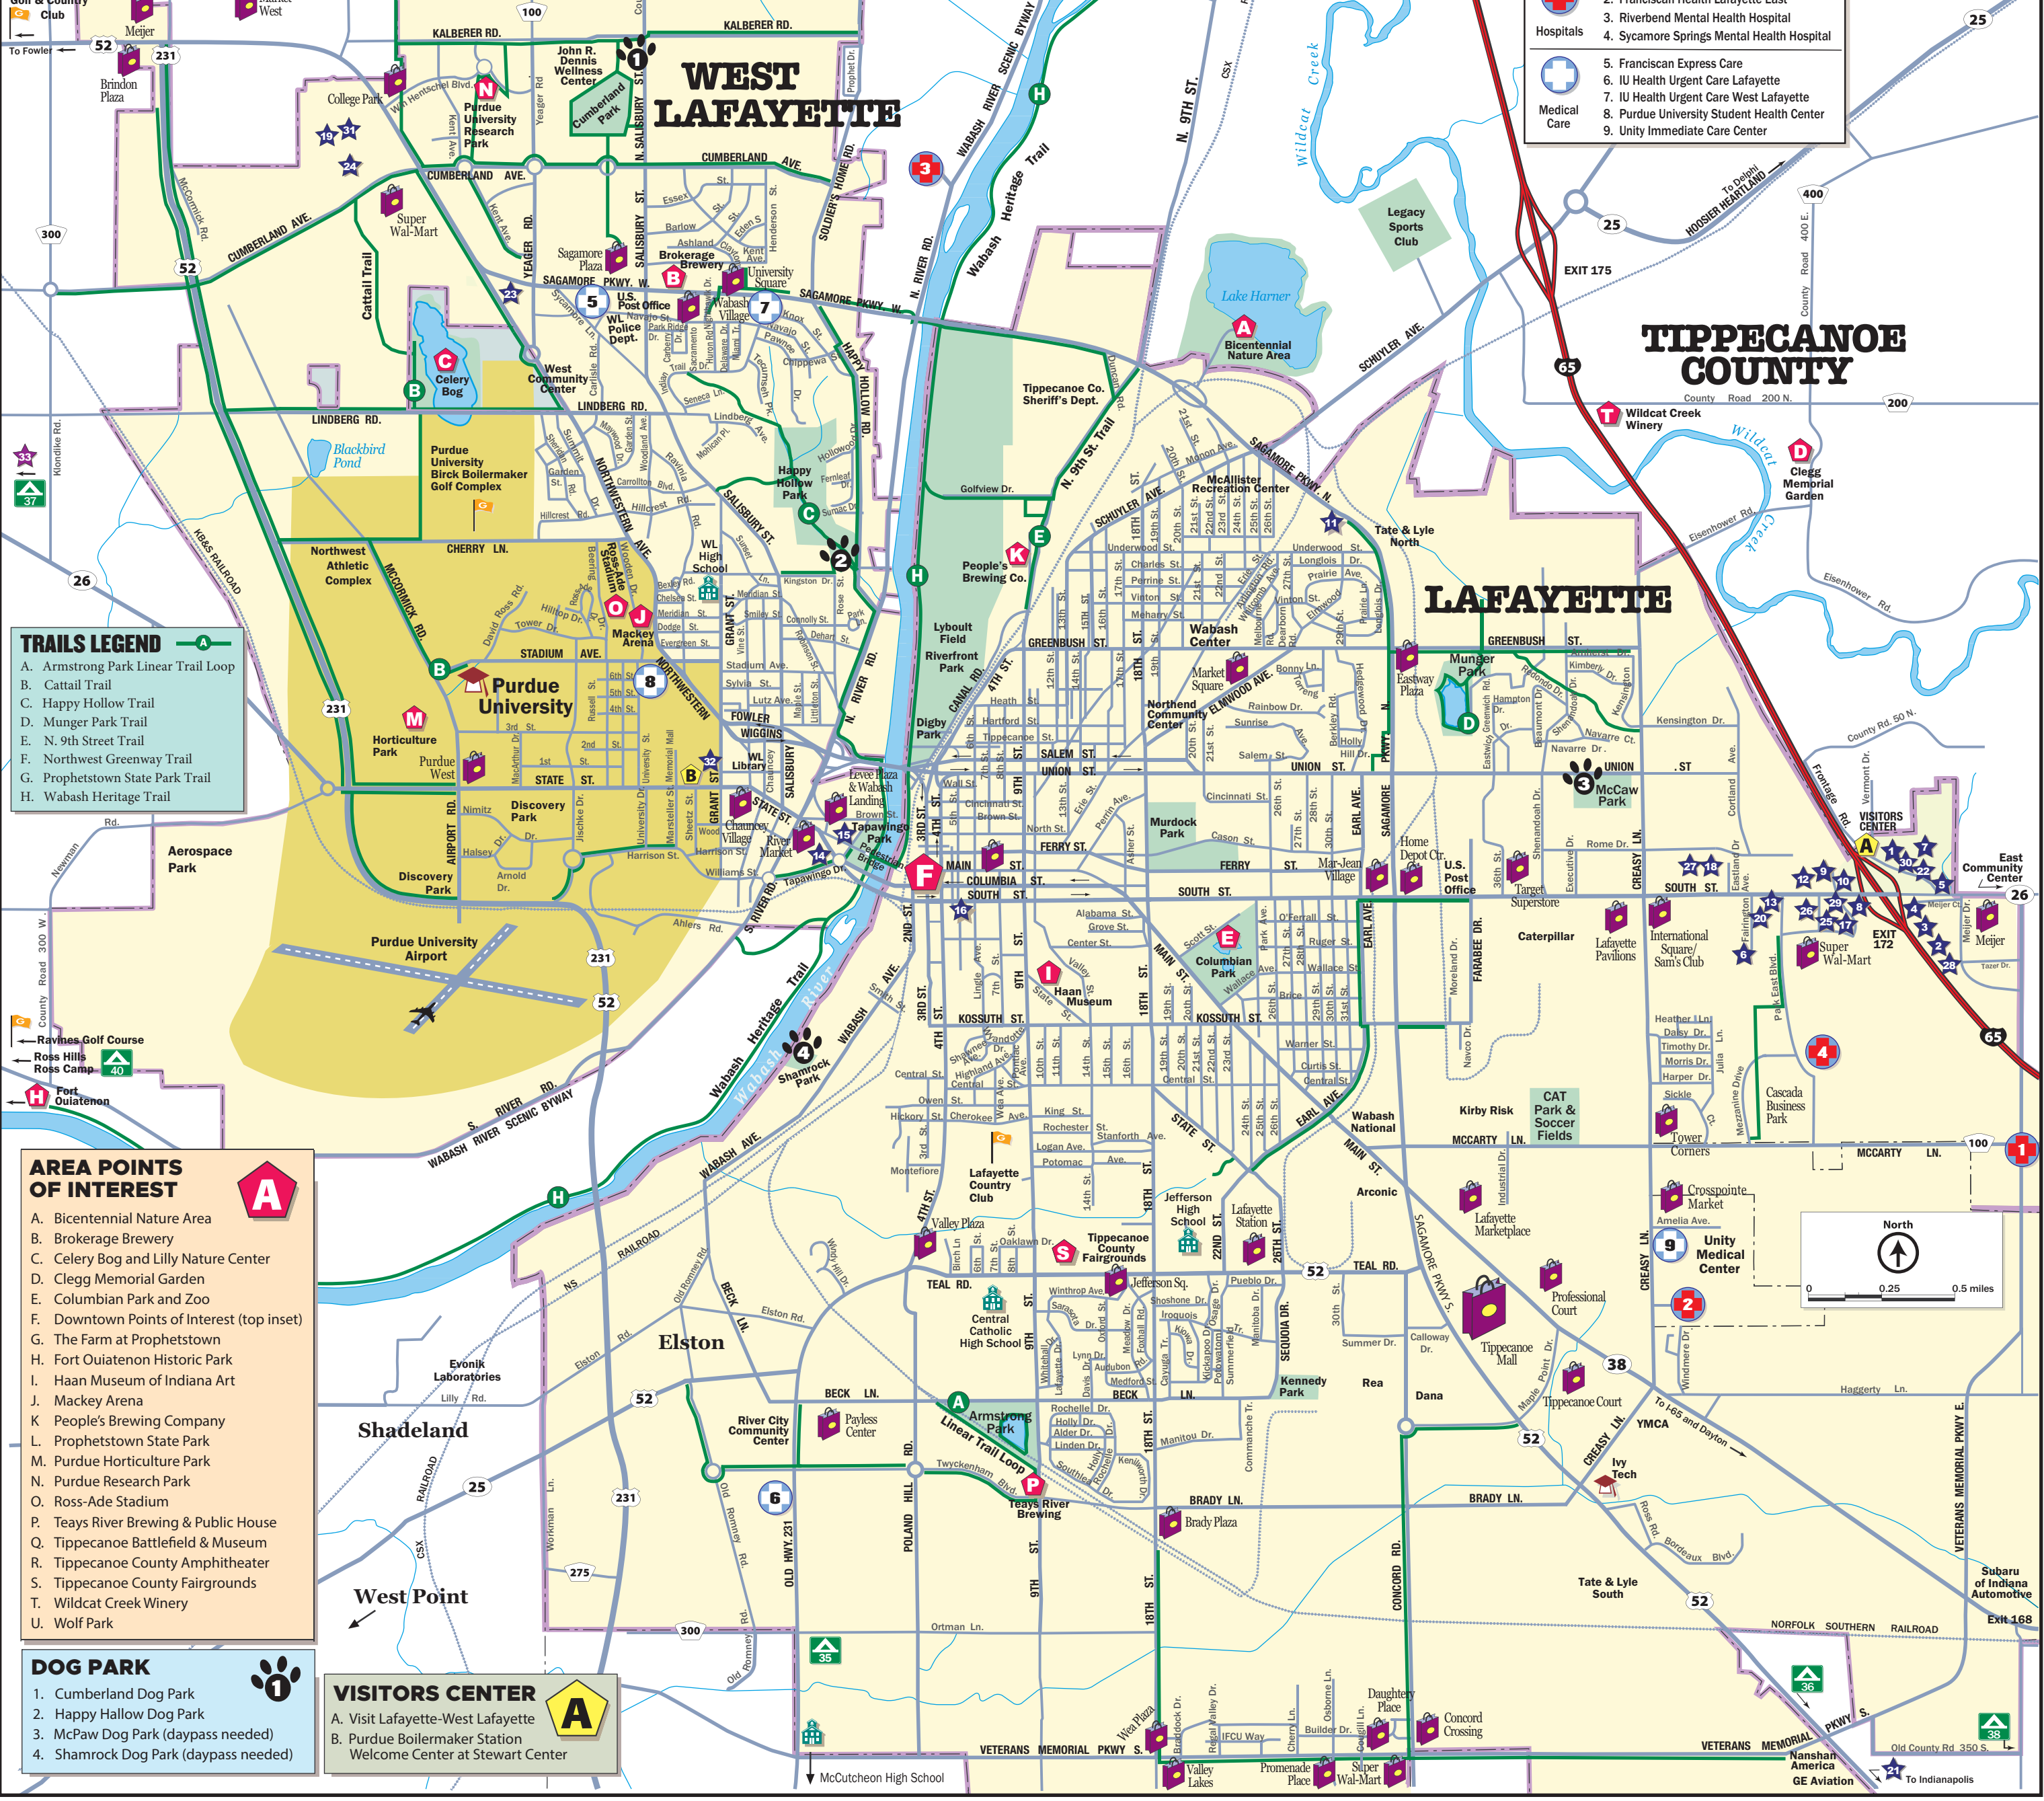

- CHAUCEY VILLAGE DISTRICT**
1. Chaucey Village
 2. West Lafayette Public Library
 3. Sonya L. Margerum City Hall
- WABASH RIVERFRONT DISTRICT**
4. River Market
 5. Wabash Landing
 6. Wabash Landing 9 Movie Theater
 7. Levee Plaza
 8. Tapawingo Park & Riverside Skating Center
 9. John T. Myers Pedestrian Bridge
 10. Riehle Plaza (Amtrak)
 11. Riverside Promenade Deck
 12. Tippecanoe County Courthouse
 13. Tippecanoe County Government Building
 14. Greater Lafayette Commerce/Economic Development
 15. Charles A. Halleck Federal Building (Post Office)
 16. Imagination Station
- ARTS & MARKET DISTRICT**
17. Civic Theatre (Monon Depot)
 18. Wells Community Cultural Center/ (TAF-The Art Federation)
 19. Thomas Duncan Community Hall
 20. Lafayette Theater
 21. Lafayette Brewing Company
 22. Thieme and Wagner Brewing Company
 23. Lafayette Farmers Market
 24. Tippe. Co. Historical Association History Center
 25. Long Center for the Performing Arts
 26. Lafayette City Hall / Lafayette Police Dept.
 27. Tippecanoe County Public Library
 28. Knaptronix Brewing Company
 29. Tippe. Co. Historical Assoc. / Genealogy Center
 30. Art Museum of Greater Lafayette

- DOWNTOWN INSET ICON LEGEND**
- Shopping Centers
 - Parking Garage
 - Government Buildings
 - Points of Interest

readyssetgodowntown.com

- LEGEND**
- Medical (legend below)
 - Purdue University
 - Interstate Highway
 - Railroad
 - Visitors Center (legend in lower left corner)
 - College/University
 - City Boundary
 - U.S. Highway
 - Trails (legend in lower left corner)
 - Points of Interest (legend in lower left corner)
 - High School
 - Park
 - State Highway
 - Dog Park (legend in lower left corner)
 - Campground
 - Retail Store/Mall/Shopping Center
 - Golf Course
 - County Road
 - Hotel/Motel Lodging (see back of map for listings)