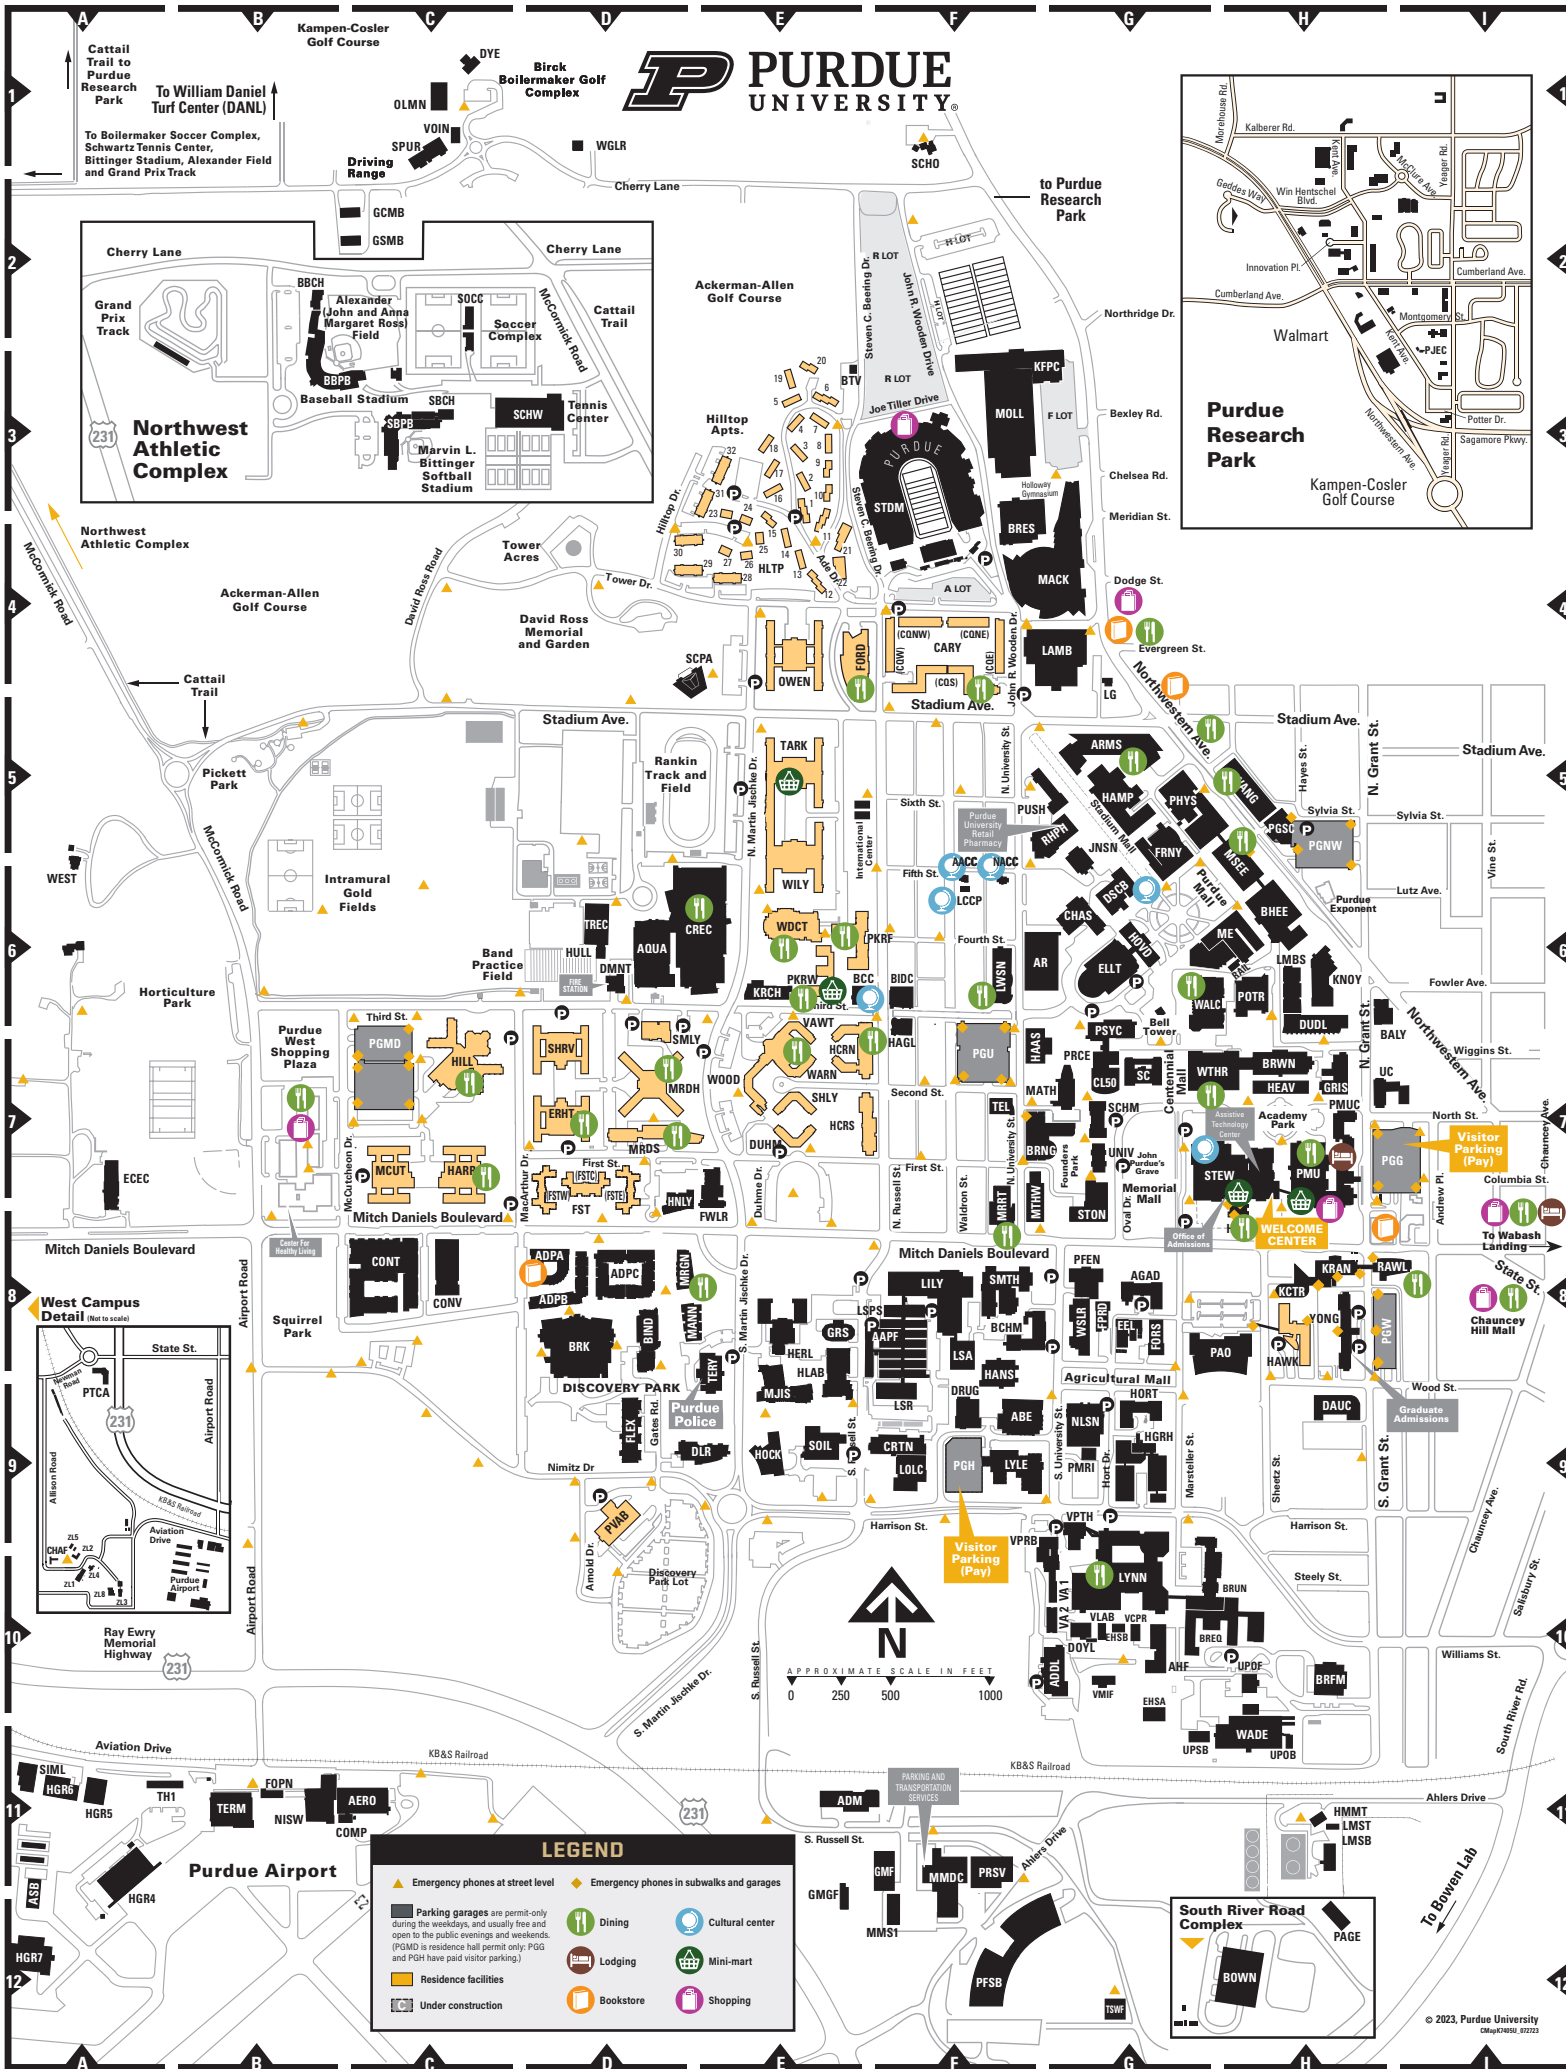

PURDUE UNIVERSITY CAMPUS MAP

TAKE A DRONE TOUR
AND EXPERIENCE
A BIRD'S-EYE VIEW
OF CAMPUS

PURDUE CAMPUS PARKING

Please call 765-494-9494 or visit purdue.edu/parking/permits/visitors.html for detailed parking information.

CAMPUS BUILDINGS (SELECTIVE DIRECTORY)

AACC	Asian American and Asian Resource and Cultural Center F6
AAPF	Ag Alumni Seed Controlled Environmental Phenotyping Facility F8
ABE	Agricultural and Biological Engineering F9
ADDL	Animal Disease Diagnostic Laboratory G10
ADM	ADM Agricultural Innovation Center E11
ADPA-C	Aspire at Discovery Park D8
AERO	Aerospace Science Laboratory C11
AGAD	Agricultural Administration Building G8
AHF	Animal Holding Facility G10
AQUA	Morgan J. Burke Boilermaker Aquatic Center D6
AR	Armory F6
ARMS	Armstrong (Neil) Hall of Engineering G5
ASB	Airport Service Building (Shop Services) A11-12
BALY	Bailey (Ralph and Betty) Hall H6-7
BCC	Black Cultural Center F6
BCHM	Biochemistry Building F8
BIDC	Bechtel Innovation Design Center F6
BIND	Bindley Bioscience Center D8
BOWN	Robert L. & Terry L. Bowen Laboratory H12 (Inset)
BRES	Brees (Drew and Brittany) Student-Athlete Academic Center F3
BRK	Birk Nanotechnology Center D8
BRNG	Beering (Steven C.) Hall of Liberal Arts and Education G7
BRWN	Brown (Herbert C.) Laboratory of Chemistry H7
BTV	Boiler Television Building E3
CHAF	Car/Van Rentals and Charter Bus (MMDC) F11
CHAS	Chaffee Hall A9
CHANEY	Chaney-Hale Hall of Science G6
CL50	Class of 1950 Lecture Hall G7
COMP	Composites Laboratory C11
CONV	Convergence C8
CREC	Córdova (France A.) Recreational Sports Center E6
CRTL	Hobart and Russell Creighton Hall of Animal Sciences F9
DANL	Daniel (William H.) Turfgrass Research Center B1
DAUC	Dauch (Dick and Sandy) Alumni Center H9
DLR	Hall for Discovery and Learning Research E9
DMNT	DeMent (Clayton W.) Fire Station D6
DOYL	Doyle (Leo Philip) Laboratory G10
DRUG	Drug Discovery F9
DSCB	Data Science G6
DUDL	Dudley Hall H6
DYE	Pete Dye Clubhouse C1
ECEC	Purdue University Early Care and Education Center A7
EE	Electrical Engineering Building H6
EEL	Entomology Environmental Laboratory G8
EHS	Equine Health Sciences Annex G10
EHSB	Equine Health Sciences Building G10
ELLT	Elliott (Edward C.) Hall of Music G6
FLEX	Flex Lab D9