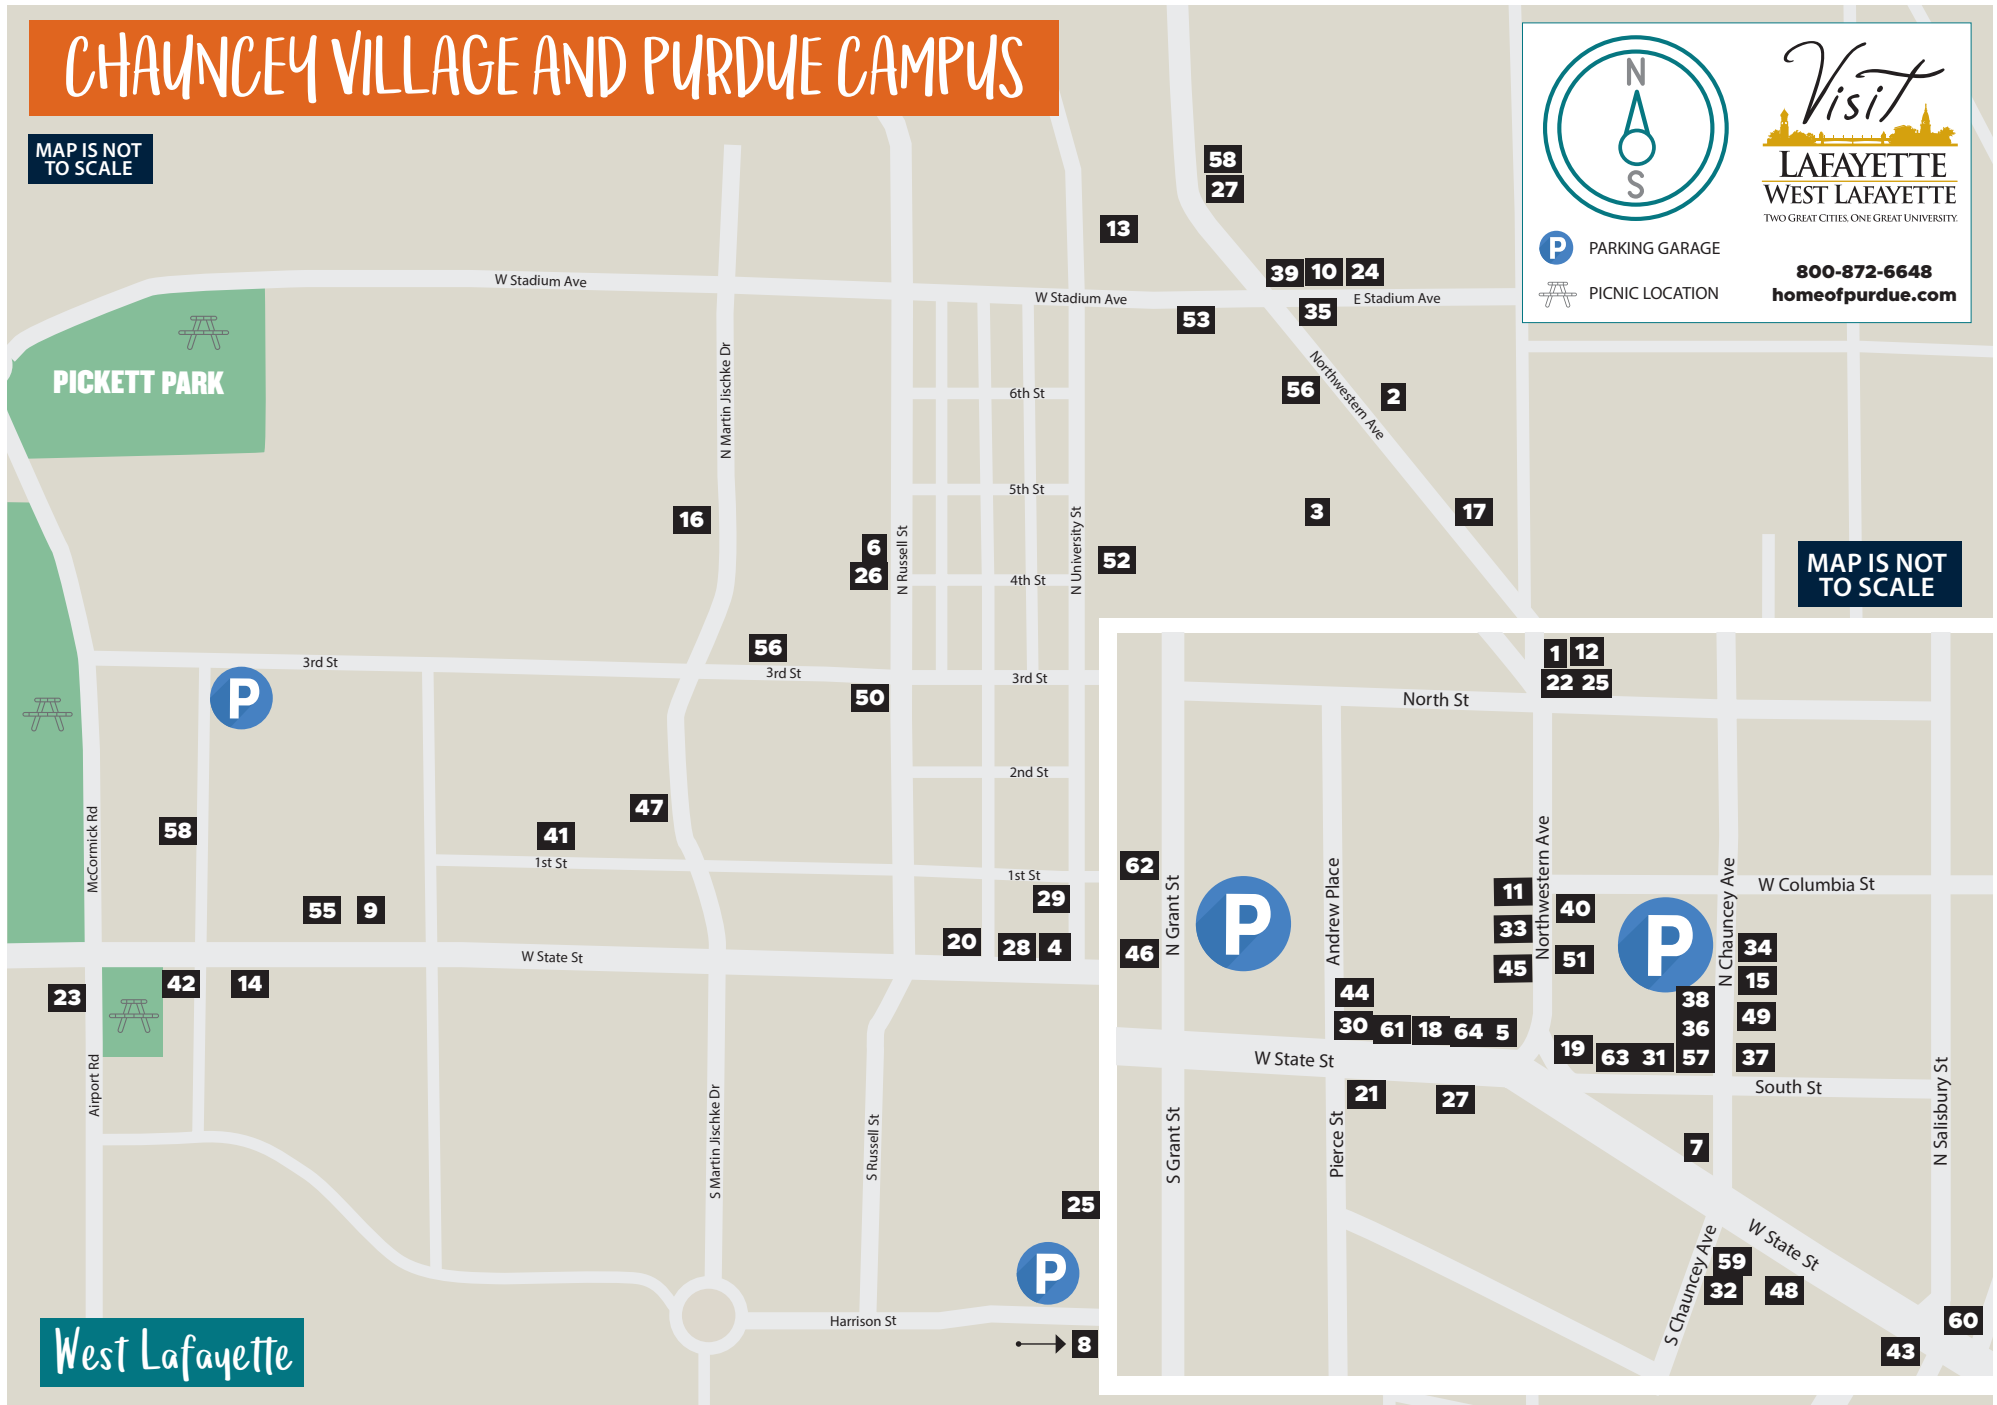

CHAUNCEY VILLAGE AND PURDUE CAMPUS

MAP IS NOT TO SCALE

P PARKING GARAGE
PICNIC LOCATION

800-872-6648
homeofpurdue.com

MAP IS NOT TO SCALE

West Lafayette

CHAUNCEY VILLAGE AND PURDUE CAMPUS DINING