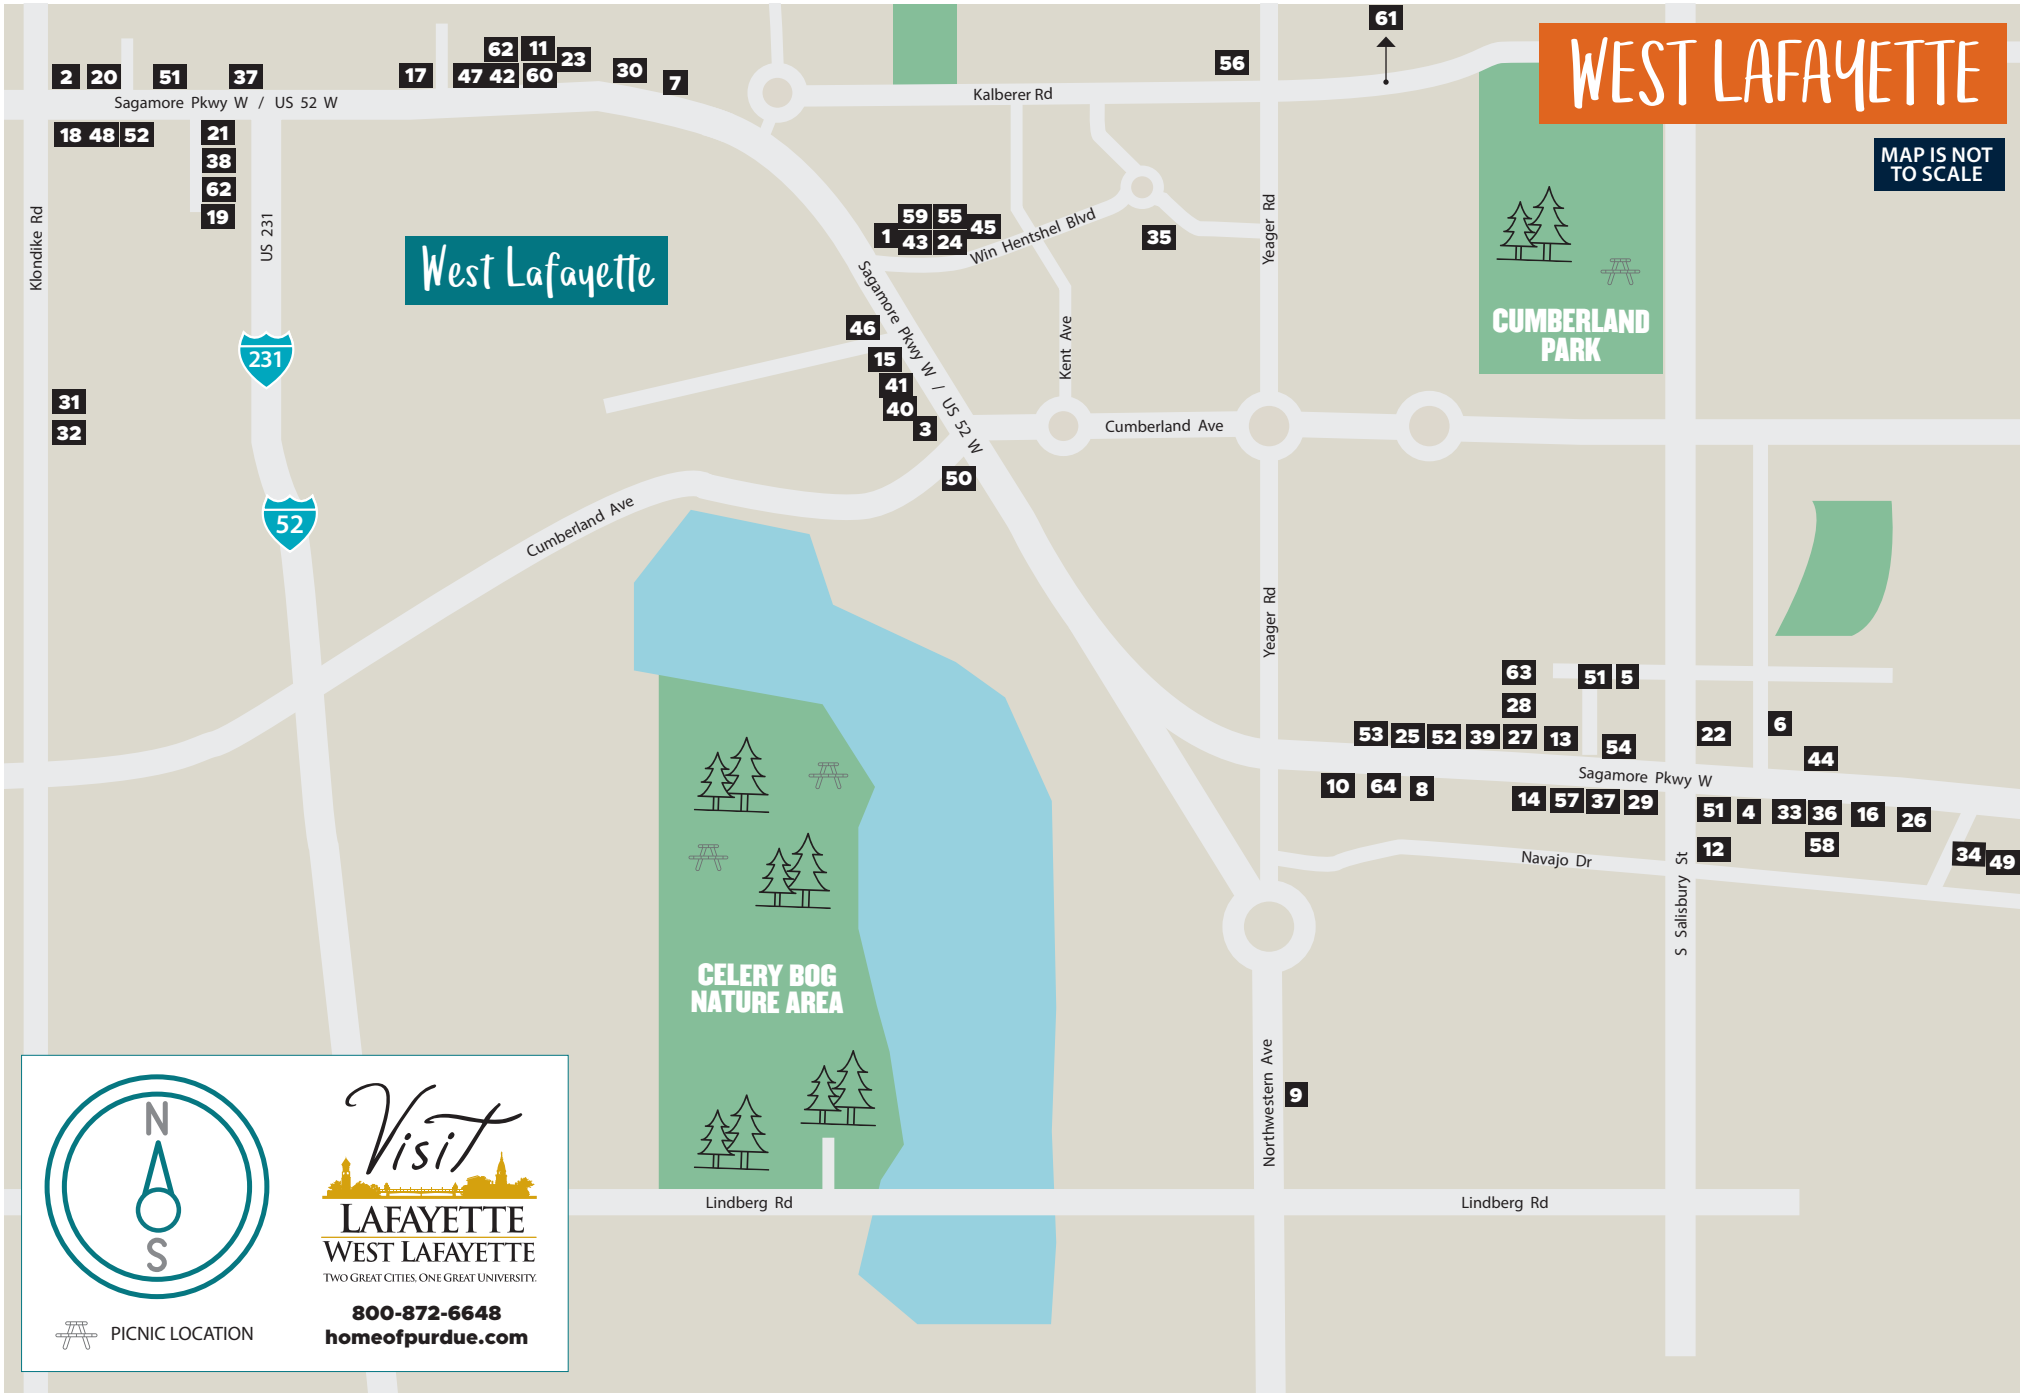

WEST LAFAYETTE DINING

Visit
LAFAYETTE
WEST LAFAYETTE
TWO GREAT CITIES. ONE GREAT UNIVERSITY.

800-872-6648
homeofpurdue.com

PICNIC LOCATION

WEST LAFAYETTE DINING

OUTDOOR DINING

(765) AREA CODE

1) **1NY BAKERY & CAFE**
1578 Win Hentschel Blvd., 250-3445

2) **7 BREW COFFEE**
2926 U.S. 52 W.

3) **APPLEBEE'S**
3009 Northwestern Ave., 463-0308

4) **ARBY'S ROAST BEEF**
531 Sagamore Pkwy. W., 463-2133

5) **ARNI'S**
at Payless, 1032 Sagamore Pkwy. W.
464-0011

6) **BRUNO'S**
2512 Covington St., 743-1668

7) **THE BRYANT** ☀️
1820 Sagamore Pkwy. W., 250-8963

8) **BURGER KING**
1069 Sagamore Pkwy. W., 463-6713

9) **CAFE LITERATO**
1920 Northwestern Ave., 588-3701

10) **CHAPARRITOS MEXICAN RESTAURANT**
1185 Sagamore Pkwy. W., 767-4575

40) **PANDA EXPRESS**
3015 Schem Ct. S., 266-8878

41) **PANERA BREAD**
3045 Schem Ct. S., 761-6645

42) **PARTHENON GREEK AMERICAN GRILL**
2060 U.S. 52 W., 743-6778

43) **PENN STATION EAST COAST SUBS**
1570 Win Hentschel Blvd., 497-1669