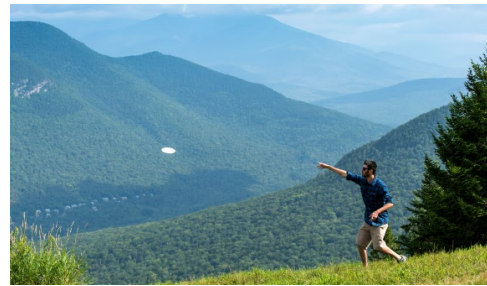

## DISC GOLF

**Loon Peak Disc Golf**

**(800) 229 5666**

**60 Loon Mountain Road, Lincoln, NH 03251**

**[loonmtn.com/summer-activities/discgolf](http://loonmtn.com/summer-activities/discgolf)**

Alpine-style course at Loon Mountain Resort – is one of the most unique disc golf venues in New England. Choose to play the 18-hole course from Loon Peak; or play the bottom 9 holes, accessed from the Seven Brothers Triple.