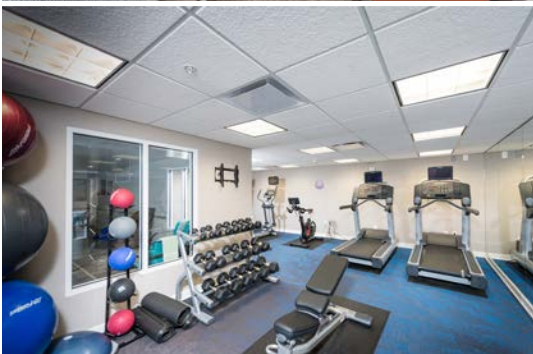

offering all the comforts of home, while providing you with touches of "service so memorable."

Your guest will relax each day/evening in one of our newly renovated spacious guest suites.

Each morning, join us for a complimentary full breakfast buffet. Workout at our 24-hour fitness center and take a dip in the indoor pool and spa. Relax around the fire pit. Stay connected with complimentary internet access. Located in the heart of the Mt. Washington Valley, this hotel is within close proximity to shopping, dining, cross-country skiing, downhill skiing, adventure parks and four season of fun for all ages.

- Newly renovated spacious suites with separate living and sleeping areas
- Six room types in a range of Studios, One Bedroom, and Two Bedroom Suites
- Complimentary full, hot breakfast buffet daily
- The Residence Inn Mix evening reception
- Complimentary high-speed wired and wireless internet
- 24-hour fitness center
- Large indoor pool and spa
- Outdoor sports court and putting green
- Year-round outdoor courtyard with firepit and BBQ grill
- Guest laundry facility