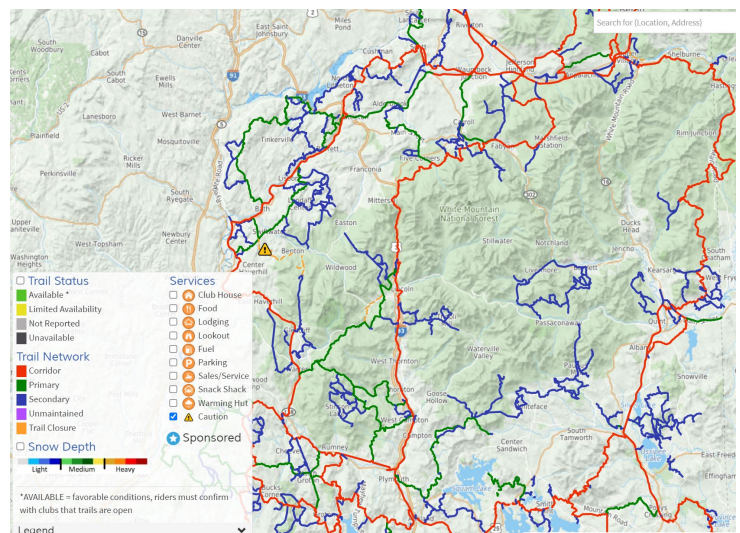

Snowmobile Safety Education

State law requires that all operators 12 years of age and over must possess either a valid Motor Vehicle Driver's License or must have successfully completed an approved OHRV or Snowmobile Safety Education Class when operating off their own property. The safety certificate is valid for both OHRV and snowmobile operation; two separate courses are not required.

wildlife.state.nh.us/ohrv/education.html

Regional Corridor Trails

Ammonoosuc Rail Trail	Corridor 19
Corridor 5	Corridor 19A
Corridor 5A	Franconia Notch Rec Path
Corridor 8	Presidential Rail Trail
Corridor 11	Warren Rail Trail
Corridor 12	
Corridor 12A	

Snowmobile Clubs

White Mountain Trail Club – Bartlett
White Mountain Ridge Runners – Berlin
Central NH Snowmobile Club – Campton
Snowward Bound Snowmobile Club – Conway
Dalton Ridge Runners – Dalton
Presidential Ridge Runners – Gorham
Jefferson Hi-Landers – Jefferson
Lancaster Snow Drifters – Lancaster
White Mountain Snowmobile Club – Lincoln
Lisbon Stump Jumpers – Lisbon
CT Valley Snowmobile Club – Haverhill
Mountain Meadow Riders – North Conway
Connecticut Valley Snowmobile Club – N. Haverhill
Snow Drifters Snowmobile Club – Rumney
Twin Mountain Snowmobile Club – Twin Mountain
Asquamchumauke Valley Snowmobile Club – Warren
Whitefield Sno-Kings - Whitefield

An interactive trail map is available at: nhsa.evtrails.com/#