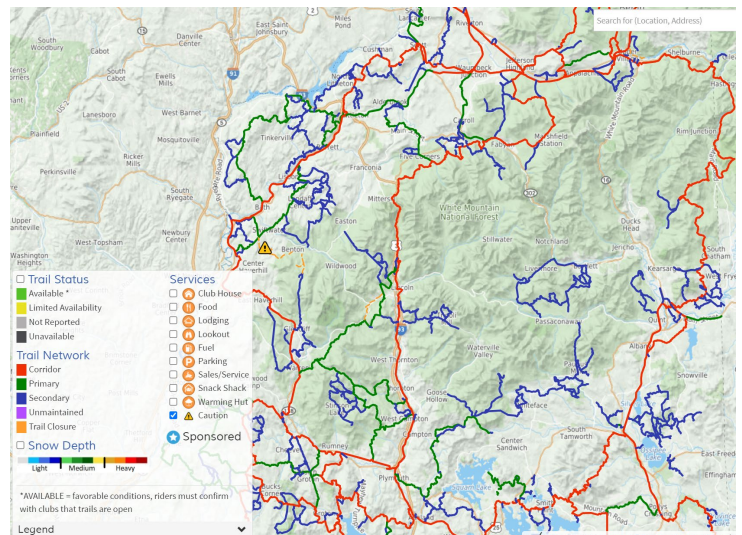

Snowmobile Safety Education

State law requires that all operators 12 years of age and over must possess either a valid Motor Vehicle Driver's License or must have successfully completed an approved OHRV or Snowmobile Safety Education Class when operating off their own property. The safety certificate is valid for both OHRV and snowmobile operation; two separate courses are not required.

wildlife.state.nh.us/ohrv/education.html

Regional Corridor Trails

Ammoonusc Rail Trail	Corridor 19
Corridor 5	Corridor 19A
Corridor 5A	Franconia Notch Rec Path
Corridor 8	Presidential Rail Trail
Corridor 11	Warren Rail Trail
Corridor 12	
Corridor 12A	

Snowmobile Clubs

White Mountain Trail Club – Bartlett
White Mountain Ridge Runners – Berlin
Central NH Snowmobile Club – Campton
Snoward Bound Snowmobile Club – Conway
Dalton Ridge Runners – Dalton
Presidential Ridge Runners – Gorham
Jefferson Hi-Landers – Jefferson
Lancaster Snow Drifters – Lancaster
White Mountain Snowmobile Club – Lincoln
Lisbon Stump Jumpers – Lisbon
CT Valley Snowmobile Club – Haverhill
Mountain Meadow Riders – North Conway
Connecticut Valley Snowmobile Club – N. Haverhill
Snow Drifters Snowmobile Club – Rumney
Twin Mountain Snowmobile Club – Twin Mountain
Asquamchumauke Valley Snowmobile Club – Warren
Whitefield Sno-Kings - Whitefield

An interactive trail map is available at: nhsa.evtrails.com/#