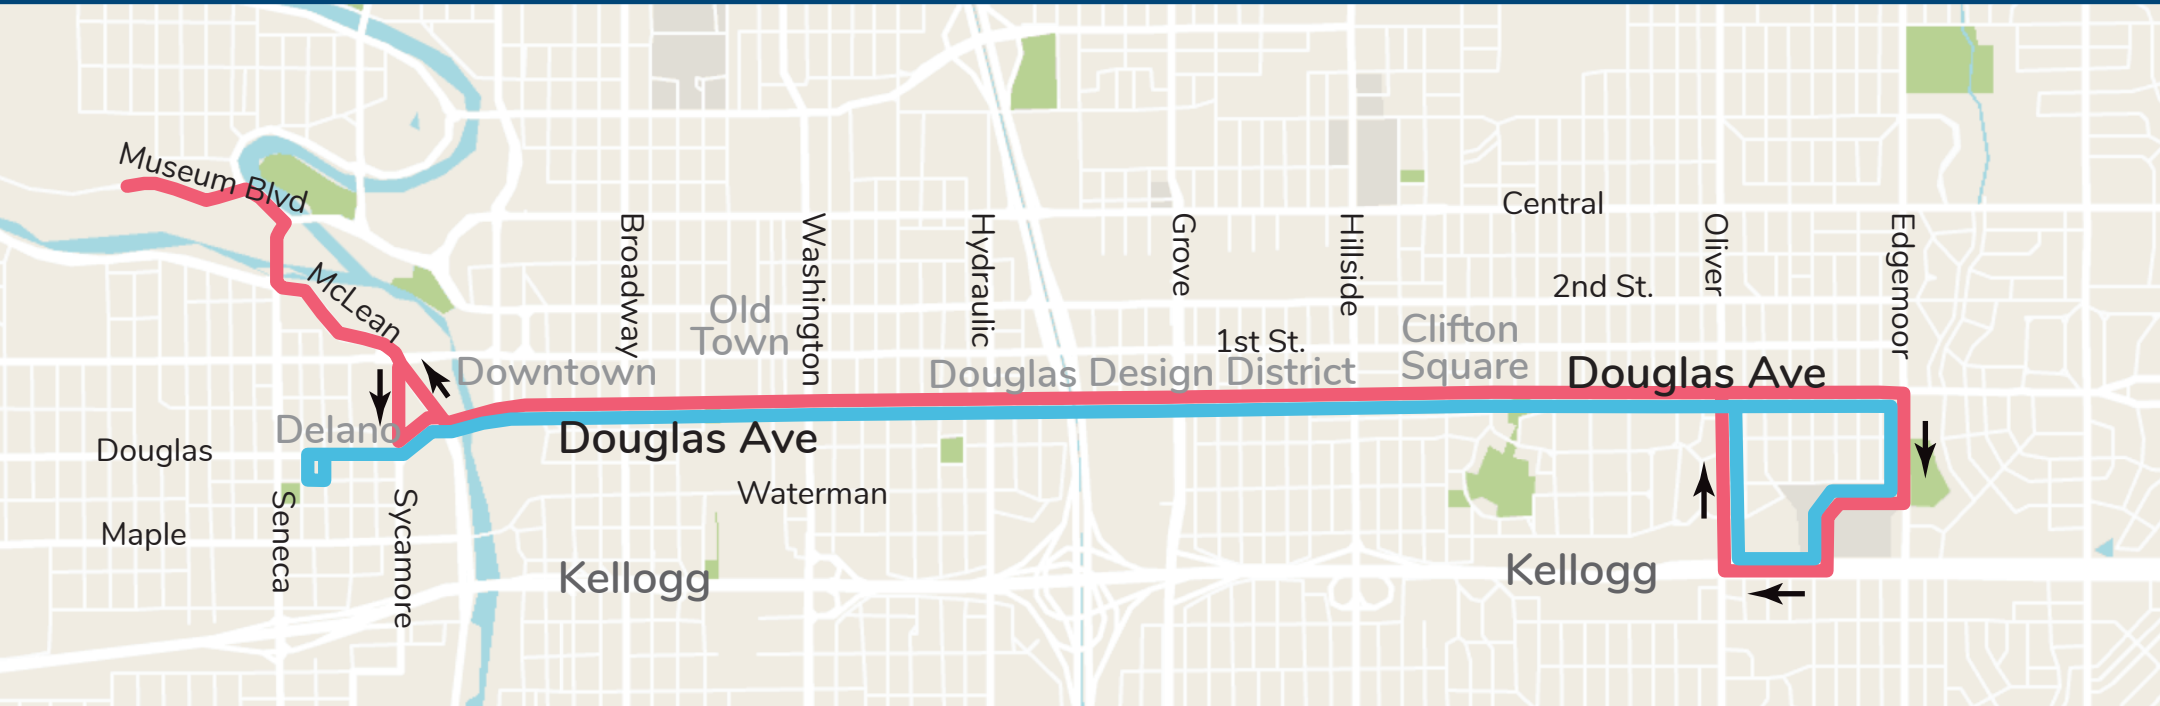

FREE DOWNTOWN TRANSPORTATION

Summertime Extension!

Find your Q on the app!
myStop Mobile

wichitatransit.org/QLine

Mornings

Douglas Route

Mon - Thurs	6:15am-9am	Frequency: 45-Minutes
Friday	6:15am-9am	45-Minutes
Saturday	6:15am-8:45am	Hourly

Mid-day

Douglas Route with Museum Loop Extension

Mon - Thurs	9am-7pm	Frequency: 20-Minutes
Friday	9am-7pm	20-Minutes
Saturday	8:45am-6:30pm	15-Minutes

Evenings

Douglas Route

Mon - Thurs	7pm-11pm	Frequency: 40-Minutes
Friday	7pm-11pm	40-Minutes
Saturday	6:30pm-11:45pm	15-45-Minutes