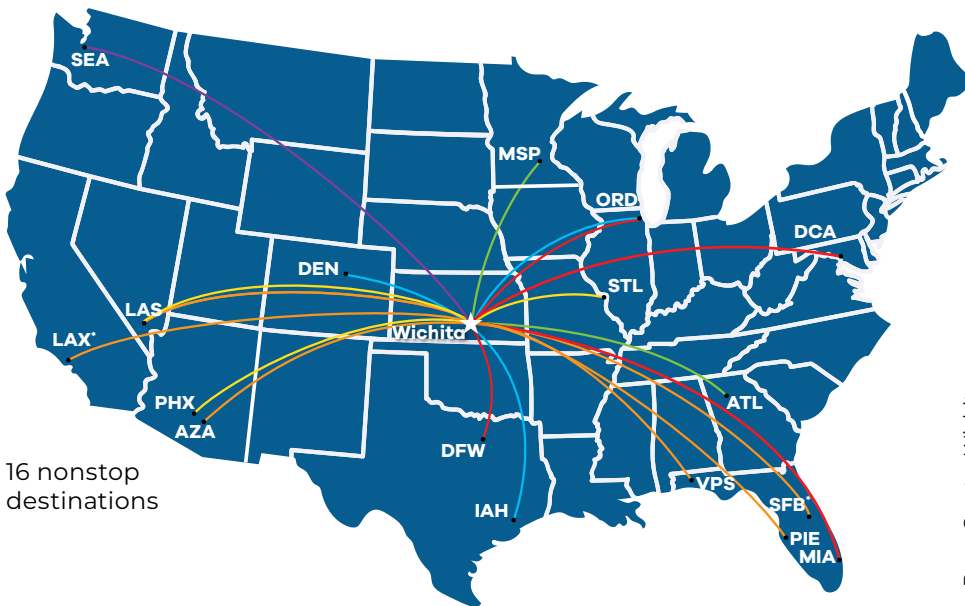

Photo by Wichita State University

Partner with Visit Wichita and

TAKE YOUR MEETING TO THE NEXT LEVEL

with access to resources from
Wichita's 6 key industries

1. Access to top-rated, industry speakers
2. Tours of state-of-the-art facilities
3. Immersive experiences & offsite venues
4. Increased conference attendance from regional attendees

Trivago: #4 Best Value City for hotel quality ratings and prices

POINTS OF PRIDE

- ✓ #3 Manufacturing Hub — Large MSAs (*Business Facilities, 2022 Metro Rankings Report*)
- ✓ #1 most specialized aerospace and defense cluster in the country
- ✓ One of *Resonance Consultancy's Best 100 Cities in 2023*
- ✓ *Forbes* ranks Wichita as 12th best place in U.S. for young professionals
- ✓ #4 on *WalletHub's* list of 2023 best summer travel destinations

CENTRALLY LOCATED

Close proximity to many major U.S. cities

16 nonstop destinations

Photo by Jacob Boomsma

- ✓ *Travel Awaits* Says Wichita is one of 18 Midwest Towns You Should Visit in 2023
- ✓ Wichita ranked #11 on *CoworkingCafe's* list of Top 50 Medium-Sized Metros for Team-Building Events
- ✓ Wichita Makes Inclusivity a priority, creating spaces for people with disabilities (*MSN.com 2023*)

Dwight D. Eisenhower National Airport

AIRLINES:

- Alaska Airlines
- Allegiant Air
- American Airlines
- Delta Airlines
- Southwest Airlines
- United Airlines

*Orlando-Sanford (SFB), LAX, Destin-Ft. Walton Beach (VPS), St. Pete-Clearwater (PIE) are seasonal on Allegiant. Miami (MIA) is seasonal on American.