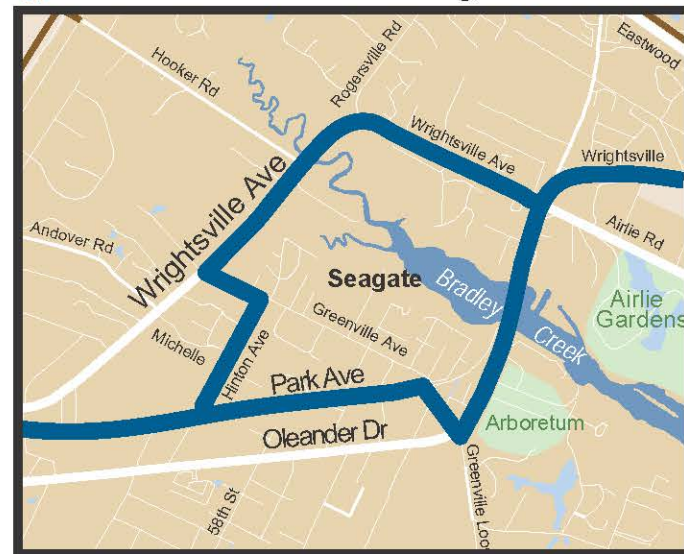

River To The Sea Bikeway

Printed June 2016

1 Navigating Ann St and Castle St

2 Crossing College Road

3 Additional Route to Wrightsville Ave

4 Entrance to Wrightsville Beach