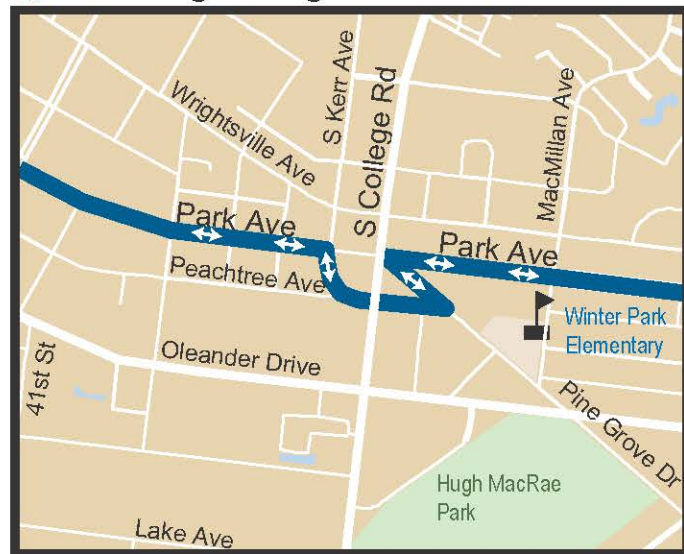

River To The Sea Bikeway

Printed June 2016

1 Navigating Ann St and Castle St

2 Crossing College Road

3 Additional Route to Wrightsville Ave

4 Entrance to Wrightsville Beach