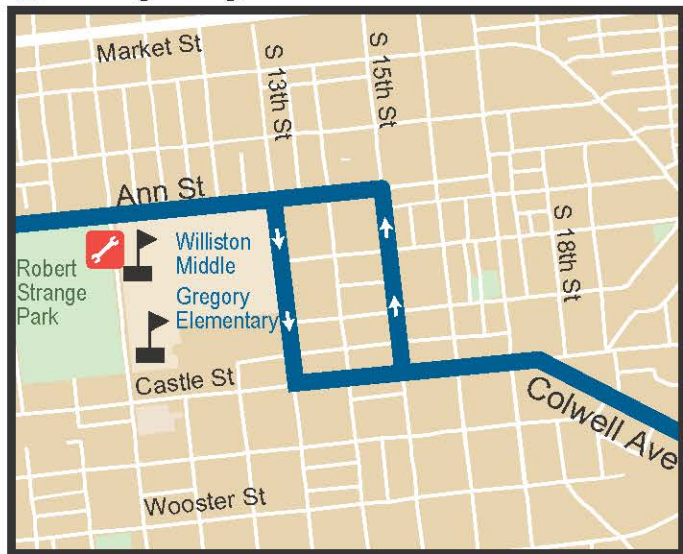

River To The Sea Bikeway

Printed June 2016

1 Navigating Ann St and Castle St

2 Crossing College Road

3 Additional Route to Wrightsville Ave

4 Entrance to Wrightsville Beach